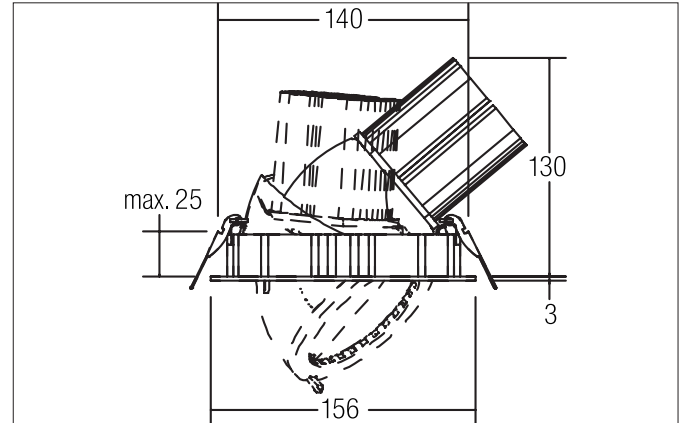

**CORE LED recessed spotlight**

Article no. 88673173

Light.  
For Generations.**Tender**

LED recessed spotlight, Round. Ceiling cut-out Ø 140 mm, Installation depth 130 mm, Outer diameter 156 mm, Weight 0,950 kg, with rotationssymmetrical, deep, wide distributed light intensity. Cover glass transparent. Luminous flux 2.400 lm, Power 1 x 28,9 W, Light colour warm white, Correlated color temprature (CCT) 3.000 K, Colour rendering index CRI > 80, Housing material: Aluminium / Glass, Colour: White, Permissible ambient temperature (ta): -20 °C - +25 °C, Protection class (EN 61 140): II, Degree of protection (DIN EN 60529): IP20. With electronic driver, on/off switchable.

Article data	
Article no.	88673173
GTIN	4251433900139
Series name	CORE
Short description	LED recessed spotlight
Material	Aluminium / Glass
Colour	White
Type of surface	Matt
Shape	Round
Outer diameter	156 mm
Built-in diameter	140 mm
Installation depth	130 mm
Weight	0.950 kg
Conformance	CE, UKCA

**CORE LED recessed spotlight**

Article no. 88673173

Light.  
For Generations.

Lighting technology	
Colour temperature	3.000 K
Light colour	White
Light output	Direct
Luminous flux	2,400 lm
System efficiency	75 lm/W
Colour rendering	CRI > 80
Reflector	High-gloss
Beam angle	38°
Light sharing	Symmetric
Adjustable color temperature	No

Packing data	
Gross weight	1.226 kg
Length of packaging	210 mm
Packaging width	210 mm
Packaging height	200 mm
Disposal at end of life	This product must not be disposed of with household waste. You are obliged, to dispose of such electrical waste separately. By disposing of electrical waste and other old or defective electronics separately, you support recycling or other forms of re-use. In that way you help to take care and to avoid that harmful substances get into the environment.