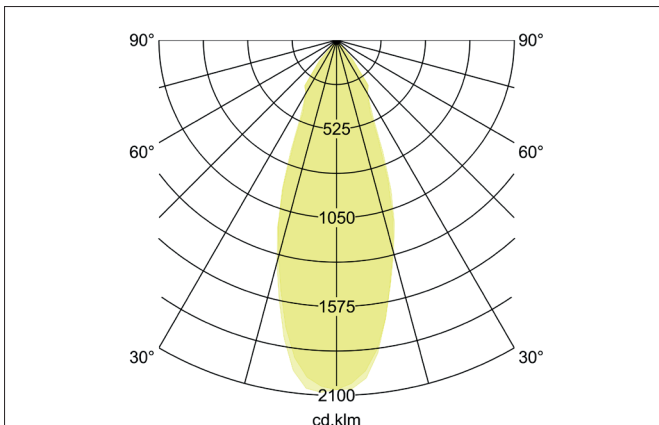

**CORE LED recessed spotlight**

Article no. 88673173

Light.  
For Generations.**Tender**

LED recessed spotlight, Round. Ceiling cut-out Ø 140 mm, Installation depth 130 mm, Outer diameter 156 mm, Weight 0,950 kg, with rotationssymmetrical, deep, wide distributed light intensity. Cover glass transparent. Luminous flux 2.400 lm, Power 1 x 28,9 W, Light colour warm white, Correlated color temprature (CCT) 3.000 K, Colour rendering index CRI > 80, Housing material: Aluminium / Glass, Colour: White, Permissible ambient temperature (ta): -20 °C - +25 °C, Protection class (EN 61 140): II, Degree of protection (DIN EN 60529): IP20. With electronic driver, on/off switchable.

Article data	
Article no.	88673173
GTIN	4251433900139
Series name	CORE
Short description	LED recessed spotlight
Material	Aluminium / Glass
Colour	White
Type of surface	Matt
Shape	Round
Outer diameter	156 mm
Built-in diameter	140 mm
Installation depth	130 mm
Weight	0.950 kg
Conformance	CE, UKCA

**CORE LED recessed spotlight**

Article no. 88673173

Light.  
For Generations.

Lighting technology	
Colour temperature	3.000 K
Light colour	White
Light output	Direct
Luminous flux	2,400 lm
System efficiency	75 lm/W
Colour rendering	CRI > 80
Reflector	High-gloss
Beam angle	38°
Light sharing	Symmetric
Adjustable color temperature	No