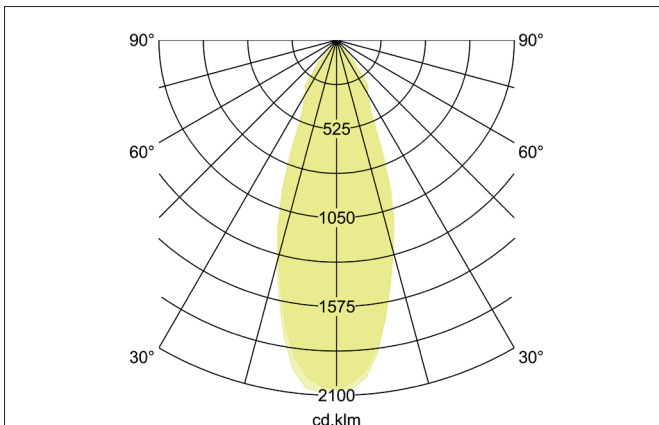

CORE LED recessed spotlight

Article no. 88673175

Light.
For Generations.**Tender**

LED recessed spotlight, Round. Ceiling cut-out Ø 140 mm, Installation depth 130 mm, Outer diameter 156 mm, Weight 0,950 kg, with rotationssymmetrical, deep, wide distributed light intensity. Cover glass transparent. Luminous flux 2.850 lm, Power 1 x 28,9 W, Light colour neutral white, Correlated color temperature (CCT) 3.500 K, Colour rendering index CRI > 80, Housing material: Aluminium / Glass, Colour: White, Permissible ambient temperature (ta): -20 °C - +25 °C, Protection class (EN 61140): II, Degree of protection (DIN EN 60529): IP20. With electronic driver, on/off switchable.

Article data	
Article no.	88673175
GTIN	4251433900146
Series name	CORE
Short description	LED recessed spotlight
Material	Aluminium / Glass
Colour	White
Type of surface	Matt
Shape	Round
Outer diameter	156 mm
Built-in diameter	140 mm
Installation depth	130 mm
Weight	0.950 kg
Conformance	CE, UKCA

CORE LED recessed spotlight

Article no. 88673175

Light.
For Generations.

Lighting technology	
Colour temperature	3.500 K
Light colour	White
Light output	Direct
Luminous flux	2,850 lm
System efficiency	89 lm/W
Colour rendering	CRI > 80
Reflector	High-gloss
Beam angle	38°
Light sharing	Symmetric
Adjustable color temperature	No