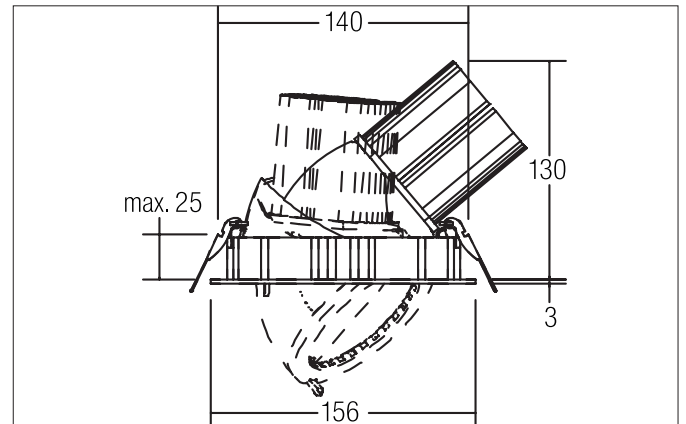

CORE LED recessed spotlight

Article no. 88673175

Light.
For Generations.**Tender**

LED recessed spotlight, Round. Ceiling cut-out Ø 140 mm, Installation depth 130 mm, Outer diameter 156 mm, Weight 0,950 kg, with rotationssymmetrical, deep, wide distributed light intensity. Cover glass transparent. Luminous flux 2.850 lm, Power 1 x 28,9 W, Light colour neutral white, Correlated color temperature (CCT) 3.500 K, Colour rendering index CRI > 80, Housing material: Aluminium / Glass, Colour: White, Permissible ambient temperature (ta): -20 °C - +25 °C, Protection class (EN 61140): II, Degree of protection (DIN EN 60529): IP20. With electronic driver, on/off switchable.

Article data	
Article no.	88673175
GTIN	4251433900146
Series name	CORE
Short description	LED recessed spotlight
Material	Aluminium / Glass
Colour	White
Type of surface	Matt
Shape	Round
Outer diameter	156 mm
Built-in diameter	140 mm
Installation depth	130 mm
Weight	0.950 kg
Conformance	CE, UKCA

CORE LED recessed spotlight

Article no. 88673175

Light.
For Generations.

Lighting technology	
Colour temperature	3.500 K
Light colour	White
Light output	Direct
Luminous flux	2,850 lm
System efficiency	89 lm/W
Colour rendering	CRI > 80
Reflector	High-gloss
Beam angle	38°
Light sharing	Symmetric
Adjustable color temperature	No

Packing data	
Gross weight	1.226 kg
Length of packaging	210 mm
Packaging width	210 mm
Packaging height	200 mm
Disposal at end of life	This product must not be disposed of with household waste. You are obliged, to dispose of such electrical waste separately. By disposing of electrical waste and other old or defective electronics separately, you support recycling or other forms of re-use. In that way you help to take care and to avoid that harmful substances get into the environment.