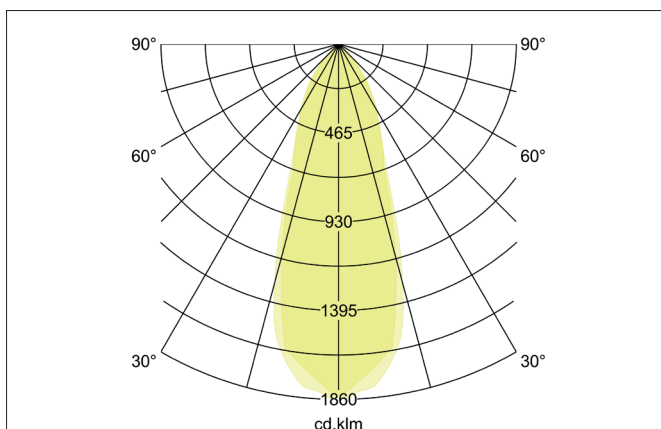

BB05 LED recessed spot set, on/off switchable

Article no. 38365073

Light.
For Generations.

Tender

LED recessed spot set, on/off switchable, Square. Toolless ceiling installation by installation springs. Ceiling cut-out \varnothing 68 mm, Installation depth 38 mm, Length 82 mm, Width 82 mm, Weight 0,138 kg. Reflector silver with rotationssymmetrical, deep, wide distributed light intensity. optimal light distribution due to a polycarbonat clear cover. Luminous flux 630 lm, Power 1 x 6 W, Light colour warm white, Correlated color temprature (CCT) 3.000 K, Colour rendering index CRI > 80, Rated life time L80/B20 at 25 °C: 50.000 h, Housing material: Aluminium / Polycarbonate, Colour: White, Permissible ambient temperature (ta): -20 °C - +25 °C, Protection class (EN 61140): II, Degree of protection (DIN EN 60529): IP20, .With electronic driver, on/off switchable.

Article data	
Article no.	38365073
GTIN	4251433916772
Series name	BB05
Short description	LED recessed spot set, on/off switchable
Material	Aluminium / Polycarbonate
Colour	White
Type of surface	Glossy
Shape	Square
Built-in diameter	68 mm
Installation depth	38 mm
Length	82 mm
Width	82 mm
Hight	2 mm
Weight	0.138 kg

Operating technology of the luminaire	
Power	6 W
Voltage type	DC
Current	350 mA
Lamp	LED
Protection class	III
Degree of protection	IP20

Operating technology of driver	
Length	68 mm
Width	35 mm
Hight	21 mm
AC nominal voltage min	220 V
AC nominal voltage max	240 V
Frequenz max.	50 Hz
Dimmable	No
Control	on/off
Starting current	10 A (max.10ms)
Power min	1 W
Power	7.2 W
Current	350 mA
Degree of protection	IP20
Protection class	II
Flickerfrei	Yes