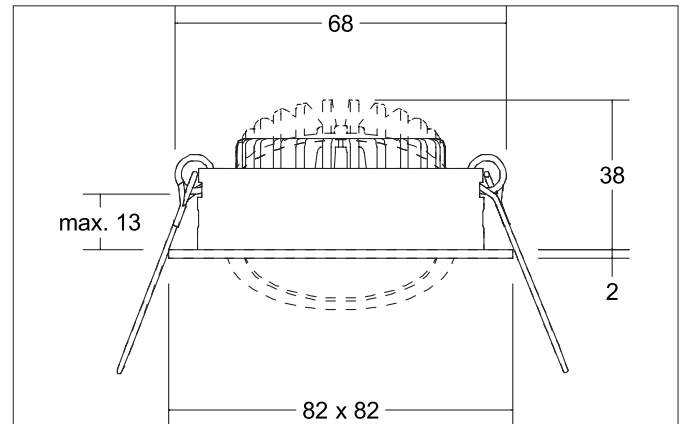

BB05 LED recessed spot set, on/off switchable

Article no. 38365073

Light.
For Generations.

Tender

LED recessed spot set, on/off switchable, Square. Toolless ceiling installation by installation springs. Ceiling cut-out \varnothing 68 mm, Installation depth 38 mm, Length 82 mm, Width 82 mm, Weight 0,138 kg. Reflector silver with rotationssymmetrical, deep, wide distributed light intensity. optimal light distribution due to a polycarbonat clear cover. Luminous flux 630 lm, Power 1 x 6 W, Light colour warm white, Correlated color temprature (CCT) 3.000 K, Colour rendering index CRI > 80, Rated life time L80/B20 at 25 °C: 50.000 h, Housing material: Aluminium / Polycarbonate, Colour: White, Permissible ambient temperature (ta): -20 °C - +25 °C, Protection class (EN 61140): II, Degree of protection (DIN EN 60529): IP20, .With electronic driver, on/off switchable.

Article data	
Article no.	38365073
GTIN	4251433916772
Series name	BB05
Short description	LED recessed spot set, on/off switchable
Material	Aluminium / Polycarbonate
Colour	White
Type of surface	Glossy
Shape	Square
Built-in diameter	68 mm
Installation depth	38 mm
Length	82 mm
Width	82 mm
Hight	2 mm
Weight	0.138 kg

Operating technology of the luminaire	
Power	6 W
Voltage type	DC
Current	350 mA
Lamp	LED
Protection class	III
Degree of protection	IP20

Operating technology of driver	
Length	68 mm
Width	35 mm
Hight	21 mm
AC nominal voltage min	220 V
AC nominal voltage max	240 V
Frequenz max.	50 Hz
Dimmable	No
Control	on/off
Starting current	10 A (max.10ms)
Power min	1 W
Power	7.2 W
Current	350 mA
Degree of protection	IP20
Protection class	II
Flickerfrei	Yes