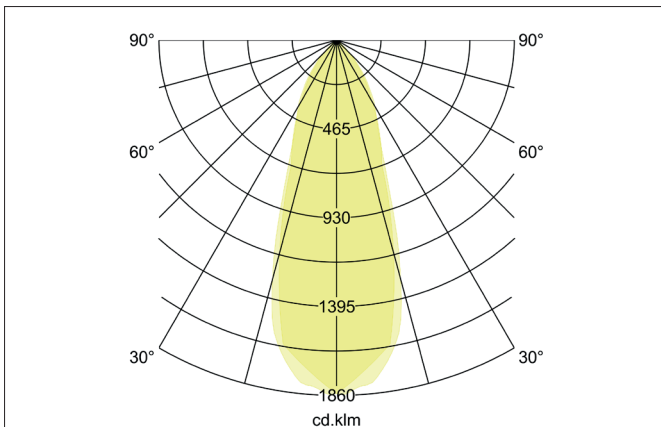

BB05 LED recessed spot set, on/off switchable
 Article no. 38365073

Light.
 For Generations.

Tender
 LED recessed spot set, on/off switchable, Square. Toolless ceiling installation by installation springs. Ceiling cut-out Ø 68 mm, Installation depth 38 mm, Length 82 mm, Width 82 mm, Weight 0,138 kg. Reflector silver with rotationssymmetrical, deep, wide distributed light intensity. optimal light distribution due to a polycarbonat clear cover. Luminous flux 630 lm, Power 1 x 6 W, Light colour warm white, Correlated color temprature (CCT) 3.000 K, Colour rendering index CRI > 80, Rated life time L80/B20 at 25 °C: 50.000 h, Housing material: Aluminium / Polycarbonate, Colour: White, Permissible ambient temperature (ta): -20 °C - +25 °C, Protection class (EN 61140): II, Degree of protection (DIN EN 60529): IP20, .With electronic driver, on/off switchable.

Article data	
Article no.	38365073
GTIN	4251433916772
Series name	BB05
Short description	LED recessed spot set, on/off switchable
Material	Aluminium / Polycarbonate
Colour	White
Type of surface	Glossy
Shape	Square
Built-in diameter	68 mm
Installation depth	38 mm
Length	82 mm
Width	82 mm
Hight	2 mm
Weight	0.138 kg
Conformance	CE, UKCA

Operating technology of the luminaire	
Power	6 W
Voltage type	DC
Current	350 mA
Lamp	LED
Protection class	III
Degree of protection	IP20

Operating technology of driver	
Article No. of used driver	17662010
Length	68 mm
Width	35 mm
Height	21 mm
AC nominal voltage min	90 V
AC nominal voltage max	264 V
Frequency max	60 Hz
Dimmable	No
Control	on/off
Starting current	10 A (max.10ms)
Power min	1 W
Power	7.2 W
Output current	350 mA
Degree of protection	IP20
Protection class	II
Flicker-free	Yes