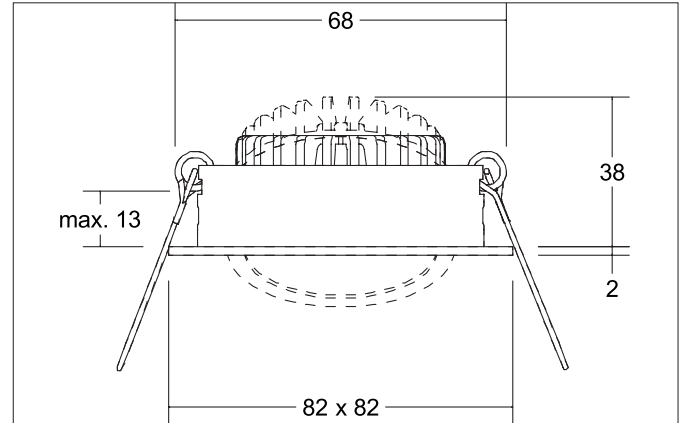

BB05 LED recessed spot set, on/off switchable
 Article no. 38365073

Light.
 For Generations.

Tender
 LED recessed spot set, on/off switchable, Square. Toolless ceiling installation by installation springs. Ceiling cut-out Ø 68 mm, Installation depth 38 mm, Length 82 mm, Width 82 mm, Weight 0,138 kg. Reflector silver with rotationssymmetrical, deep, wide distributed light intensity. optimal light distribution due to a polycarbonat clear cover. Luminous flux 630 lm, Power 1 x 6 W, Light colour warm white, Correlated color temprature (CCT) 3.000 K, Colour rendering index CRI > 80, Rated life time L80/B20 at 25 °C: 50.000 h, Housing material: Aluminium / Polycarbonate, Colour: White, Permissible ambient temperature (ta): -20 °C - +25 °C, Protection class (EN 61140): II, Degree of protection (DIN EN 60529): IP20, .With electronic driver, on/off switchable.

Article data	
Article no.	38365073
GTIN	4251433916772
Series name	BB05
Short description	LED recessed spot set, on/off switchable
Material	Aluminium / Polycarbonate
Colour	White
Type of surface	Glossy
Shape	Square
Built-in diameter	68 mm
Installation depth	38 mm
Length	82 mm
Width	82 mm
Hight	2 mm
Weight	0.138 kg
Conformance	CE, UKCA

BB05 LED recessed spot set, on/off switchable
Article no. 38365073Light.
For Generations.

Packing data	
Gross weight	0.178 kg
Length of packaging	95 mm
Packaging width	75 mm
Packaging height	95 mm
Disposal at end of life	<p>This product must not be disposed of with household waste. You are obliged, to dispose of such electrical waste separately.</p> <p>By disposing of electrical waste and other old or defective electronics separately, you support recycling or other forms of re-use. In that way you help to take care and to avoid that harmful substances get into the environment.</p>