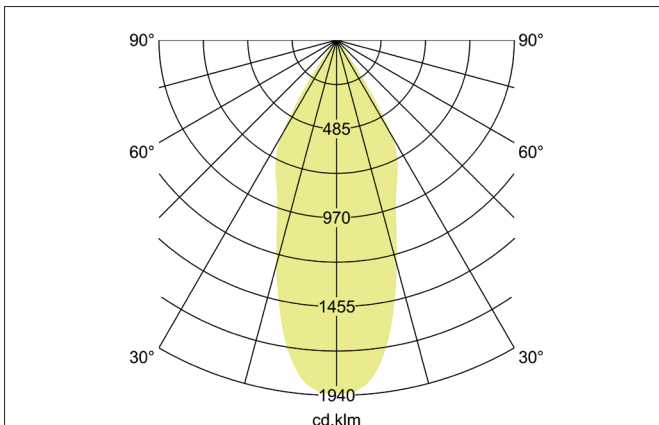

ARTEMIS MAXI LED recessed spotlight, on/off switchable

Article no. 88274165

Light.
For Generations.**Tender**

LED recessed spotlight, on/off switchable, Round. Ceiling cut-out Ø 170 mm, Installation depth 136 mm, Outer diameter 182 mm, Weight 1,300 kg, with rotationssymmetrical, deep, wide distributed light intensity. optimal light distribution due to a glass transparent cover. Luminous flux 5.264 lm, Power 1 x 41,5 W, Light colour neutral white, Correlated color temperature (CCT) 3.500 K, Colour rendering index CRI > 90, Housing material: Aluminium, Colour: Silver structure, Permissible ambient temperature (ta): -20 °C - +25 °C, Protection class (EN 61140): II, Degree of protection (DIN EN 60529): IP20, .With electronic driver, on/off switchable.

Article data	
Article no.	88274165
GTIN	4251433972839
Series name	ARTEMIS MAXI
Short description	LED recessed spotlight, on/off switchable
Material	Aluminium
Colour	Silver
Type of surface	Structure
Shape	Round
Outer diameter	182 mm
Built-in diameter	170 mm
Installation depth	136 mm
Weight	1.300 kg