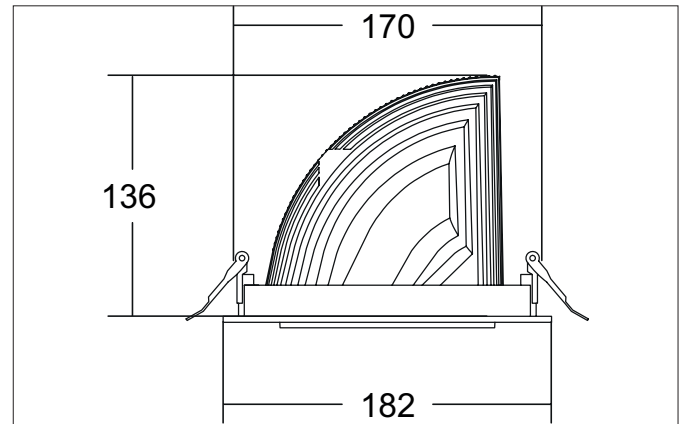

ARTEMIS MAXI LED recessed spotlight, on/off switchable

Article no. 88274165

Light.
For Generations.**Tender**

LED recessed spotlight, on/off switchable, Round. Ceiling cut-out Ø 170 mm, Installation depth 136 mm, Outer diameter 182 mm, Weight 1,300 kg, with rotationssymmetrical, deep, wide distributed light intensity. optimal light distribution due to a glass transparent cover. Luminous flux 5.264 lm, Power 1 x 41,5 W, Light colour neutral white, Correlated color temperature (CCT) 3.500 K, Colour rendering index CRI > 90, Housing material: Aluminium, Colour: Silver structure, Permissible ambient temperature (ta): -20 °C - +25 °C, Protection class (EN 61140): II, Degree of protection (DIN EN 60529): IP20, .With electronic driver, on/off switchable.

Article data	
Article no.	88274165
GTIN	4251433972839
Series name	ARTEMIS MAXI
Short description	LED recessed spotlight, on/off switchable
Material	Aluminium
Colour	Silver
Type of surface	Structure
Shape	Round
Outer diameter	182 mm
Built-in diameter	170 mm
Installation depth	136 mm
Weight	1.300 kg

Packing data	
Gross weight	1.37 kg
Length of packaging	182 mm
Packaging width	182 mm
Packaging height	136 mm
Disposal at end of life	This product must not be disposed of with household waste. You are obliged, to dispose of such electrical waste separately. By disposing of electrical waste and other old or defective electronics separately, you support recycling or other forms of re-use. In that way you help to take care and to avoid that harmful substances get into the environment.