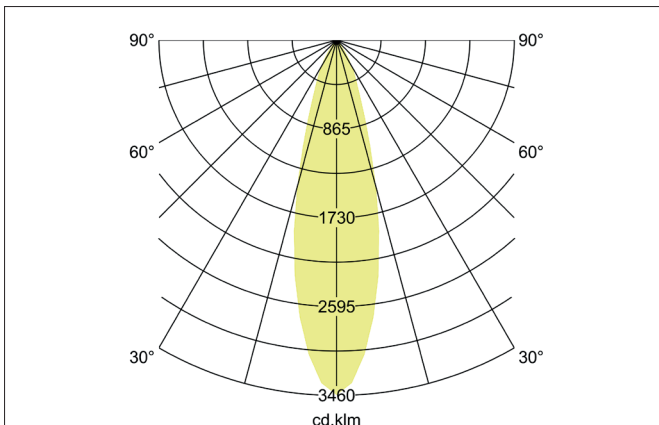

ARTEMIS MINI LED recessed spotlight, on/off switchable

Article no. 88253165

Light.
For Generations.**Tender**

LED recessed spotlight, on/off switchable, Round. Ceiling cut-out Ø 138 mm, Installation depth 113 mm, Outer diameter 150 mm, Weight 0,900 kg, with rotationssymmetrical, deep, wide distributed light intensity. optimal light distribution due to a glass transparent cover. Luminous flux 3.592 lm, Power 1 x 27 W, Light colour neutral white, Correlated color temperature (CCT) 3.500 K, Colour rendering index CRI > 90, Housing material: Aluminium, Colour: Silver structure, Permissible ambient temperature (ta): -20 °C - +25 °C, Protection class (EN 61140): II, Degree of protection (DIN EN 60529): IP20, .With electronic driver, on/off switchable.

Article data	
Article no.	88253165
GTIN	4251433972860
Series name	ARTEMIS MINI
Short description	LED recessed spotlight, on/off switchable
Material	Aluminium
Colour	Silver
Type of surface	Structure
Shape	Round
Outer diameter	150 mm
Built-in diameter	138 mm
Installation depth	113 mm
Weight	0.900 kg

ARTEMIS MINI LED recessed spotlight, on/off switchable

Article no. 88253165

Light.
For Generations.

Lighting technology	
Colour temperature	3.500 K
Light colour	White
Light output	Direct
Luminous flux	3,592 lm
System efficiency	133 lm/W
Colour rendering	CRI > 90
Reflector	High-gloss
Beam angle	30°
Light sharing	Symmetric