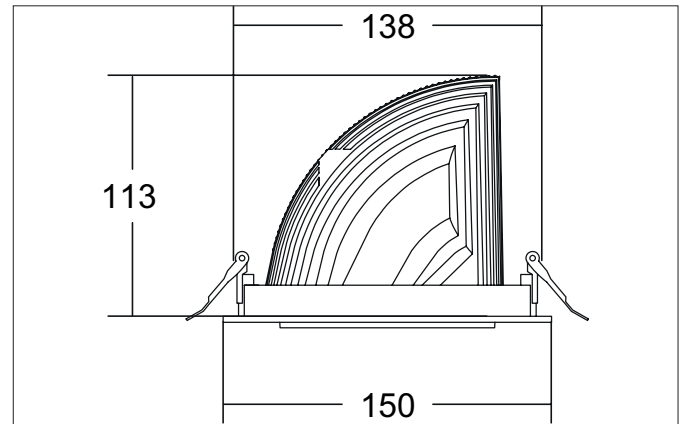

ARTEMIS MINI LED recessed spotlight, on/off switchable

Article no. 88253165

Light.
For Generations.**Tender**

LED recessed spotlight, on/off switchable, Round. Ceiling cut-out Ø 138 mm, Installation depth 113 mm, Outer diameter 150 mm, Weight 0,900 kg, with rotationssymmetrical, deep, wide distributed light intensity. optimal light distribution due to a glass transparent cover. Luminous flux 3.592 lm, Power 1 x 27 W, Light colour neutral white, Correlated color temperature (CCT) 3.500 K, Colour rendering index CRI > 90, Housing material: Aluminium, Colour: Silver structure, Permissible ambient temperature (ta): -20 °C - +25 °C, Protection class (EN 61140): II, Degree of protection (DIN EN 60529): IP20, .With electronic driver, on/off switchable.

Article data	
Article no.	88253165
GTIN	4251433972860
Series name	ARTEMIS MINI
Short description	LED recessed spotlight, on/off switchable
Material	Aluminium
Colour	Silver
Type of surface	Structure
Shape	Round
Outer diameter	150 mm
Built-in diameter	138 mm
Installation depth	113 mm
Weight	0.900 kg

ARTEMIS MINI LED recessed spotlight, on/off switchable

Article no. 88253165

Light.
For Generations.

Lighting technology	
Colour temperature	3.500 K
Light colour	White
Light output	Direct
Luminous flux	3,592 lm
System efficiency	133 lm/W
Colour rendering	CRI > 90
Reflector	High-gloss
Beam angle	30°
Light sharing	Symmetric

Packing data	
Gross weight	0.95 kg
Length of packaging	150 mm
Packaging width	150 mm
Packaging height	113 mm
Disposal at end of life	This product must not be disposed of with household waste. You are obliged, to dispose of such electrical waste separately. By disposing of electrical waste and other old or defective electronics separately, you support recycling or other forms of re-use. In that way you help to take care and to avoid that harmful substances get into the environment.