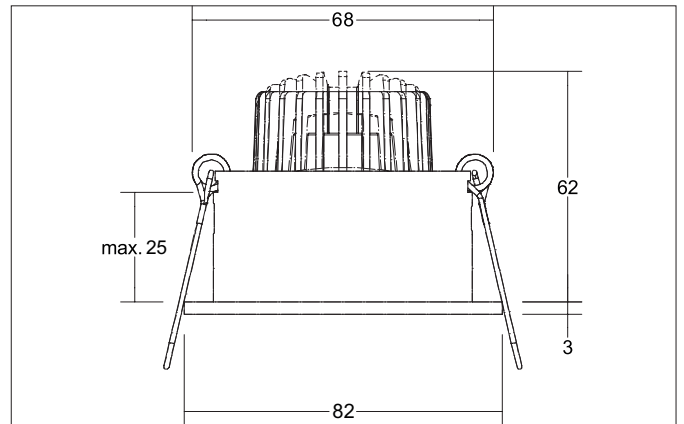

**TIRRELdeep LED recessed spot set, on/off switchable**

Article no. 38063083

Light.  
For Generations.**Tender**

LED recessed spot set, on/off switchable, Round. Toolless ceiling installation by installation springs. Ceiling cut-out Ø 68 mm, Installation depth 62 mm, Outer diameter 82 mm, Weight 0,178 kg, Reflector silver with rotationssymmetrical, deep, wide distributed light intensity. optimal light distribution due to a glass transparent cover. Luminous flux 680 lm, Power 1 x 6 W, Light colour warm white, Correlated color temperature (CCT) 3.000 K, Colour rendering index CRI > 80, Housing material: Aluminium / Glass, Colour: Black, Permissible ambient temperature (ta): -20 °C - +25 °C, Protection class (EN 61140): II, Degree of protection (DIN EN 60529): IP20, .With electronic driver, on/off switchable.

**Product Benefits**

- Recessed LED recessed spotlight in round design made of solid aluminum with LED module 6 W (3,000 K) and switchable converter.
- Ceiling cut-out 68 mm, diameter 82 mm, installation depth 62 mm, IP20.
- Pivoting range 25°.
- Without visible snap ring.
- Classic, formally restrained design.
- Also available in the same look in GX5.3 or GU10 versions and as a dimmable set (phase cut-off) set (trailing edge).

**TIRRELdeep LED recessed spot set, on/off switchable**

Article no. 38063083

Light.  
For Generations.

Article data	
Article no.	38063083
GTIN	4251433953708
Series name	TIRRELdeep
Short description	LED recessed spot set, on/off switchable
Material	Aluminium / Glass
Colour	Black
Type of surface	Matt
Shape	Round
Outer diameter	82 mm
Built-in diameter	68 mm
Installation depth	62 mm
Hight	3 mm
Weight	0.178 kg
stamp	UKCA