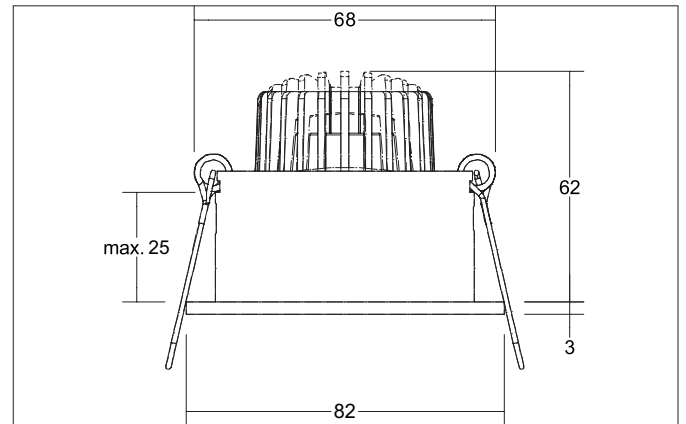

TIRRELdeep LED recessed spot set, trailing-edge phase dimmable

Article no. 39063083

Light.
For Generations.

Tender

LED recessed spot set, trailing-edge phase dimmable, Round. Toolless ceiling installation by installation springs. Ceiling cut-out Ø 68 mm, Installation depth 62 mm, Outer diameter 82 mm, Weight 0,212 kg, Reflector silver with rotationssymmetrical, deep, wide distributed light intensity. optimal light distribution due to a glass transparent cover. Luminous flux 680 lm, Power 1 x 6 W, Light colour warm white, Correlated color temprature (CCT) 3.000 K, Colour rendering index CRI > 80, Housing material: Aluminium / Glass, Colour: Black, Permissible ambient temperature (ta): -20 °C - +25 °C, Protection class (EN 61140): II, Degree of protection (DIN EN 60529): IP20, .With electronic driver, Trailing-edge phase dimmable.

Product Benefits

- Recessed LED recessed spotlight in round design made of solid aluminum with LED module 6 W (3,000 K) and dimmable converter (trailing edge).
- Ceiling cut-out 68 mm, diameter 82 mm, installation depth 62 mm, IP20.
- Pivoting range 25°.
- Without visible snap ring.
- Classic, formally restrained design.
- Also available in the same look in GX5.3 or GU10 versions and as a switchable set.

TIRRELdeep LED recessed spot set, trailing-edge phase dimmable

Article no. 39063083

Light.
For Generations.

| Article data | |
|--------------------|---|
| Article no. | 39063083 |
| GTIN | 4251433953715 |
| Series name | TIRRELdeep |
| Short description | LED recessed spot set, trailing-edge phase dimmable |
| Material | Aluminium / Glass |
| Colour | Black |
| Type of surface | Matt |
| Shape | Round |
| Outer diameter | 82 mm |
| Built-in diameter | 68 mm |
| Installation depth | 62 mm |
| Hight | 3 mm |
| Weight | 0.212 kg |
| stamp | UKCA |