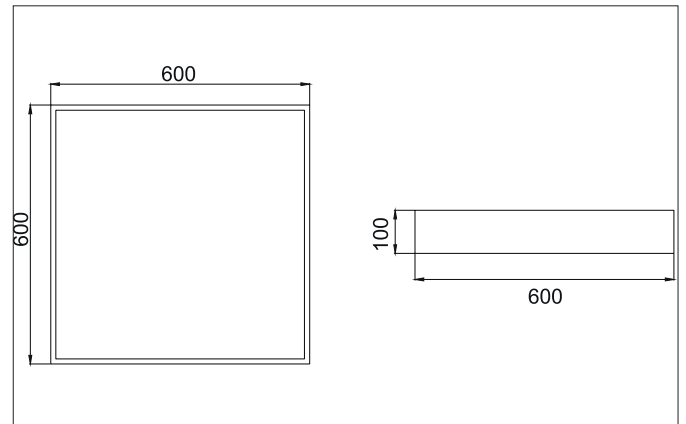

BIRO SQUARE LED surface luminaire, on/off switchable

Article no. 13700183

Light.
For Generations.**Tender**

LED surface luminaire, on/off switchable, Square. Luminaire length 600.0 mm, Luminaire width 600.0 mm, Hight 100.0 mm Weight 4.5 kg, with rotationssymmetrical, deep, wide distributed light intensity. Cover plastic, opal. Luminous flux 5.284 lm, Power 1 x 44 W, Light colour warm white, Correlated color temprature (CCT) 3.000 K, Colour rendering index CRI > 80, Housing material: Aluminium / Steel / Plastic, Colour: Black structure, Permissible ambient temperature (ta): -20 °C - +25 °C, Protection class (EN 61140): I, Degree of protection (DIN EN 60529): IP40. With electronic driver, on/off switchable.

Article data	
Article no.	13700183
GTIN	4251433943617
Series name	BIRO SQUARE
Short description	LED surface luminaire, on/off switchable
Material	Aluminium / Steel / Plastic
Colour	Black
Type of surface	Structure
Shape	Square
Length	600 mm
Width	600 mm
Hight	100 mm
Scope of delivery	Incl. converter for connection to the 230-V mains voltage
Weight	4.500 kg
Conformance	CE, UKCA

BIRO SQUARE LED surface luminaire, on/off switchable

Article no. 13700183

Light.
For Generations.

Lighting technology	
Colour temperature	3.000 K
Light colour	White
Light output	Direct
Luminous flux	5,284 lm
System efficiency	120 lm/W
Colour rendering	CRI > 80
Reflector	Without
Beam angle	114°
Light sharing	Symmetric
Adjustable color temperature	No