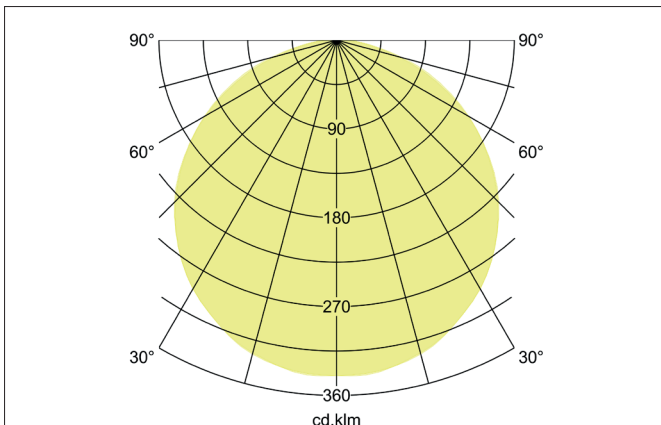

BIRO SQUARE LED surface luminaire, on/off switchable

Article no. 13700183

Light.
For Generations.**Tender**

LED surface luminaire, on/off switchable, Square. Luminaire length 600.0 mm, Luminaire width 600.0 mm, Hight 100.0 mm Weight 4.5 kg, with rotationssymmetrical, deep, wide distributed light intensity. Cover plastic, opal. Luminous flux 5.284 lm, Power 1 x 44 W, Light colour warm white, Correlated color temprature (CCT) 3.000 K, Colour rendering index CRI > 80, Housing material: Aluminium / Steel / Plastic, Colour: Black structure, Permissible ambient temperature (ta): -20 °C - +25 °C, Protection class (EN 61140): I, Degree of protection (DIN EN 60529): IP40. With electronic driver, on/off switchable.

Article data	
Article no.	13700183
GTIN	4251433943617
Series name	BIRO SQUARE
Short description	LED surface luminaire, on/off switchable
Material	Aluminium / Steel / Plastic
Colour	Black
Type of surface	Structure
Shape	Square
Length	600 mm
Width	600 mm
Hight	100 mm
Scope of delivery	Incl. converter for connection to the 230-V mains voltage
Weight	4.500 kg
Conformance	CE, UKCA

BIRO SQUARE LED surface luminaire, on/off switchable

Article no. 13700183

Light.
For Generations.

Lighting technology	
Colour temperature	3.000 K
Light colour	White
Light output	Direct
Luminous flux	5,284 lm
System efficiency	120 lm/W
Colour rendering	CRI > 80
Reflector	Without
Beam angle	114°
Light sharing	Symmetric
Adjustable color temperature	No