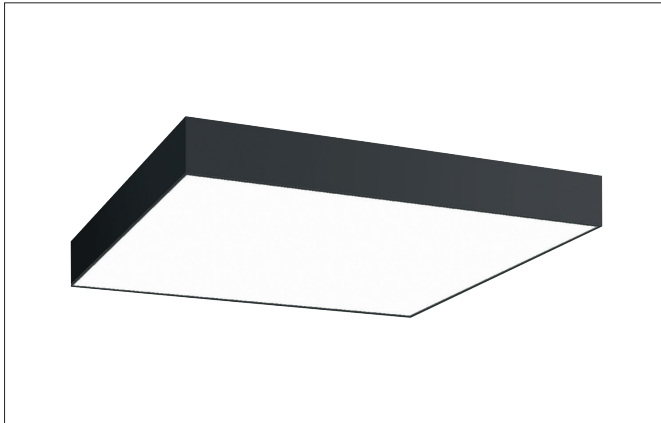

BIRO SQUARE LED surface luminaire, on/off switchable

Article no. 13700183

Light.
For Generations.**Tender**

LED surface luminaire, on/off switchable, Square. Luminaire length 600.0 mm, Luminaire width 600.0 mm, Hight 100.0 mm Weight 4.5 kg, with rotationssymmetrical, deep, wide distributed light intensity. Cover plastic, opal. Luminous flux 5.284 lm, Power 1 x 44 W, Light colour warm white, Correlated color temprature (CCT) 3.000 K, Colour rendering index CRI > 80, Housing material: Aluminium / Steel / Plastic, Colour: Black structure, Permissible ambient temperature (ta): -20 °C - +25 °C, Protection class (EN 61140): I, Degree of protection (DIN EN 60529): IP40. With electronic driver, on/off switchable.

Article data	
Article no.	13700183
GTIN	4251433943617
Series name	BIRO SQUARE
Short description	LED surface luminaire, on/off switchable
Material	Aluminium / Steel / Plastic
Colour	Black
Type of surface	Structure
Shape	Square
Length	600 mm
Width	600 mm
Hight	100 mm
Scope of delivery	Incl. converter for connection to the 230-V mains voltage
Weight	4.500 kg
Conformance	CE, UKCA

BIRO SQUARE LED surface luminaire, on/off switchable

Article no. 13700183

Light.
For Generations.

Lighting technology	
Colour temperature	3.000 K
Light colour	White
Light output	Direct
Luminous flux	5,284 lm
System efficiency	120 lm/W
Colour rendering	CRI > 80
Reflector	Without
Beam angle	114°
Light sharing	Symmetric
Adjustable color temperature	No