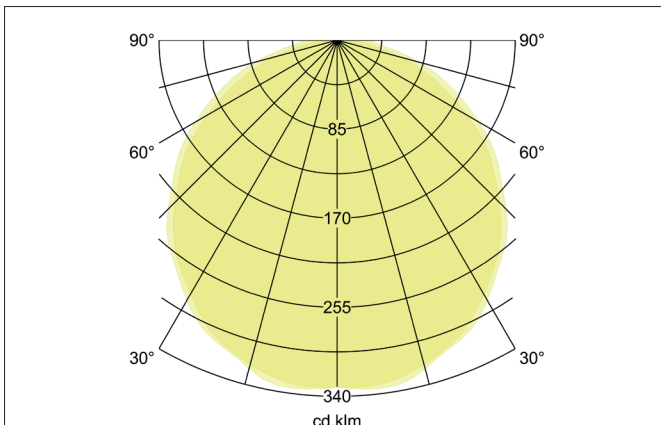

BIRO CIRCLE LED surface luminaire, DALI dimmable

Article no. 13693183

Tender

LED surface luminaire, DALI dimmable, Round. Luminaire diameter 1200.0 mm, Hight 100.0 mm Weight 9.0 kg, with rotationssymmetrical, deep, wide distributed light intensity. Cover plastic, opal. Luminous flux 19.650 lm, Power 1 x 175 W, Light colour warm white, Correlated color temperature (CCT) 3.000 K, Colour rendering index CRI > 80, Rated life time L70/B50 at 25 °C: 50.000 h, Rated life time L80/B50 at 25 °C: 50.000 h, Housing material: Aluminium / Steel / Plastic, Colour: Black structure, Permissible ambient temperature (ta): -20 °C - +25 °C, Protection class (EN 61140): I, Degree of protection (DIN EN 60529): IP40. With electronic driver, DALI-DT6 dimmable.

Article data	
Article no.	13693183
GTIN	4251433940944
Series name	BIRO CIRCLE
Short description	LED surface luminaire, DALI dimmable
Material	Aluminium / Steel / Plastic
Colour	Black
Type of surface	Structure
Shape	Round
Outer diameter	1200 mm
Hight	100 mm
Scope of delivery	Incl. converter for connection to the 230-V mains voltage
Weight	9.000 kg
Conformance	CE, UKCA

BIRO CIRCLE LED surface luminaire, DALI dimmable

Article no. 13693183

Lighting technology	
Colour temperature	3.000 K
Light colour	White
Light output	Direct
Luminous flux	19,650 lm
System efficiency	112 lm/W
McAdam-Step	McAdam-Step 3
Colour rendering	CRI > 80
Reflector	Without
Beam angle	110°
Light sharing	Symmetric
Adjustable color temperature	No