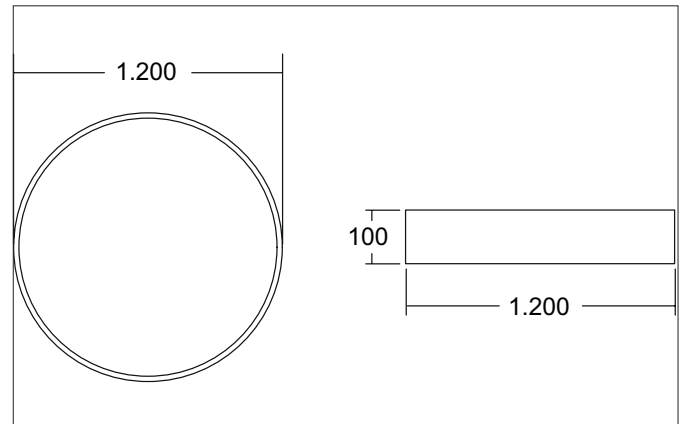

BIRO CIRCLE LED surface luminaire, DALI dimmable

Article no. 13693183

Tender

LED surface luminaire, DALI dimmable, Round. Luminaire diameter 1200.0 mm, Hight 100.0 mm Weight 9.0 kg, with rotationssymmetrical, deep, wide distributed light intensity. Cover plastic, opal. Luminous flux 19.650 lm, Power 1 x 175 W, Light colour warm white, Correlated color temperature (CCT) 3.000 K, Colour rendering index CRI > 80, Rated life time L70/B50 at 25 °C: 50.000 h, Rated life time L80/B50 at 25 °C: 50.000 h, Housing material: Aluminium / Steel / Plastic, Colour: Black structure, Permissible ambient temperature (ta): -20 °C - +25 °C, Protection class (EN 61140): I, Degree of protection (DIN EN 60529): IP40. With electronic driver, DALI-DT6 dimmable.

Article data	
Article no.	13693183
GTIN	4251433940944
Series name	BIRO CIRCLE
Short description	LED surface luminaire, DALI dimmable
Material	Aluminium / Steel / Plastic
Colour	Black
Type of surface	Structure
Shape	Round
Outer diameter	1200 mm
Hight	100 mm
Scope of delivery	Incl. converter for connection to the 230-V mains voltage
Weight	9.000 kg
Conformance	CE, UKCA

Mounting technology	
Mounting method	Surface mounting
Place of installation	Ceiling-mounted
Adjustability	Not adjustable
Material cover	Plastic, opal

Packing data	
Gross weight	10.5 kg
Length of packaging	1,230 mm
Packaging width	1,230 mm
Packaging height	110 mm
Disposal at end of life	This product must not be disposed of with household waste. You are obliged, to dispose of such electrical waste separately. By disposing of electrical waste and other old or defective electronics separately, you support recycling or other forms of re-use. In that way you help to take care and to avoid that harmful substances get into the environment.