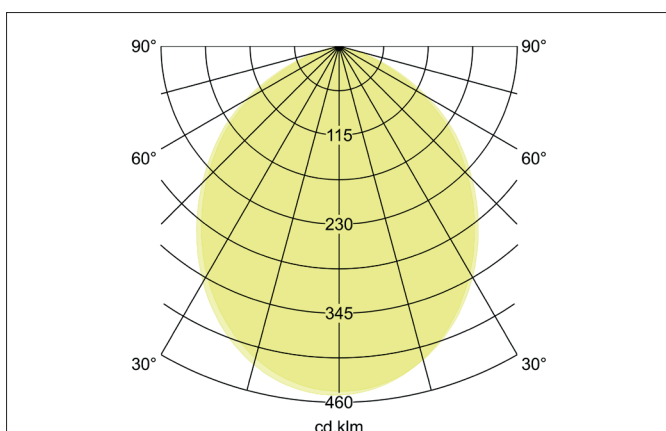

X-FLAT-R LED recessed / surface-mounted downlight

Article no. 12164073

Tender

Round LED recessed / surface-mounted downlight, incl. optional surface-mounted housing, ceiling cut-out \varnothing 56 mm, installation depth 3.5 mm, outer diameter 75 mm, weight 0.064 kg, with rotationally symmetrical narrow-wide beam light distribution. Cover plastic opal, rated luminous flux 185 lm, rated wattage 1 x 2.6 W, light color warm white, most similar color temperature (CCT) 3,000 K, general color rendering index CRI 81, service life L70/B50 at 25 °C: 30,000 h, housing material: aluminum / steel / plastic, color: white, permissible ambient temperature (ta): -20 °C - +25 °C, protection class (EN 61140): III, degree of protection (DIN EN 60529): IP20. For connection to an external control gear, which is not included with the luminaire. Dimmable depending on the control gear.

X-FLAT-R LED recessed / surface-mounted downlight

Article no. 12164073

Article data	
Article no.	12164073
GTIN	4251433927174
Series name	X-FLAT-R
Short description	LED recessed / surface-mounted downlight
Material	Aluminium / Steel / Plastic
Colour	White
Type of surface	Matt
Shape	Round
Outer diameter	75 mm
Built-in diameter min.	56 mm
Built-in diameter	56 mm
Installation depth	3.5 mm
Hight	5.9 mm
Scope of delivery	Including 2,000 mm connecting cable
Weight	0.064 kg
stamp	MM
Conformance	CE, UKCA

Lighting technology	
Colour temperature	3.000 K
Light output	Direct
Luminous flux	185 lm
System efficiency	71 lm/W
Colour rendering	CRI 81
Reflector	Without
Beam angle	120°
Light sharing	Symmetric
Adjustable color temperature	No