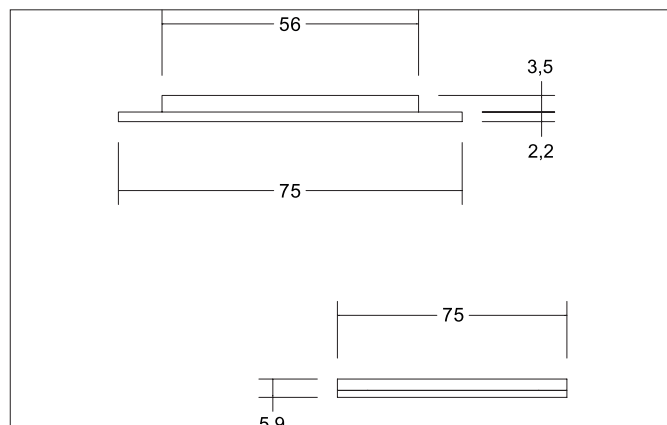

X-FLAT-R LED recessed / surface-mounted downlight

Article no. 12164073

Tender

Round LED recessed / surface-mounted downlight, incl. optional surface-mounted housing, ceiling cut-out \varnothing 56 mm, installation depth 3.5 mm, outer diameter 75 mm, weight 0.064 kg, with rotationally symmetrical narrow-wide beam light distribution. Cover plastic opal, rated luminous flux 185 lm, rated wattage 1 x 2.6 W, light color warm white, most similar color temperature (CCT) 3,000 K, general color rendering index CRI 81, service life L70/B50 at 25 °C: 30,000 h, housing material: aluminum / steel / plastic, color: white, permissible ambient temperature (ta): -20 °C - +25 °C, protection class (EN 61140): III, degree of protection (DIN EN 60529): IP20. For connection to an external control gear, which is not included with the luminaire. Dimmable depending on the control gear.

X-FLAT-R LED recessed / surface-mounted downlight

Article no. 12164073

Article data	
Article no.	12164073
GTIN	4251433927174
Series name	X-FLAT-R
Short description	LED recessed / surface-mounted downlight
Material	Aluminium / Steel / Plastic
Colour	White
Type of surface	Matt
Shape	Round
Outer diameter	75 mm
Built-in diameter min.	56 mm
Built-in diameter	56 mm
Installation depth	3.5 mm
Hight	5.9 mm
Scope of delivery	Including 2,000 mm connecting cable
Weight	0.064 kg
stamp	MM
Conformance	CE, UKCA

X-FLAT-R LED recessed / surface-mounted downlight

Article no. 12164073

Packing data	
Gross weight	0.082 kg
Length of packaging	70 mm
Packaging width	47 mm
Packaging height	81 mm
Disposal at end of life	<p>This product must not be disposed of with household waste. You are obliged, to dispose of such electrical waste separately.</p> <p>By disposing of electrical waste and other old or defective electronics separately, you support recycling or other forms of re-use. In that way you help to take care and to avoid that harmful substances get into the environment.</p>