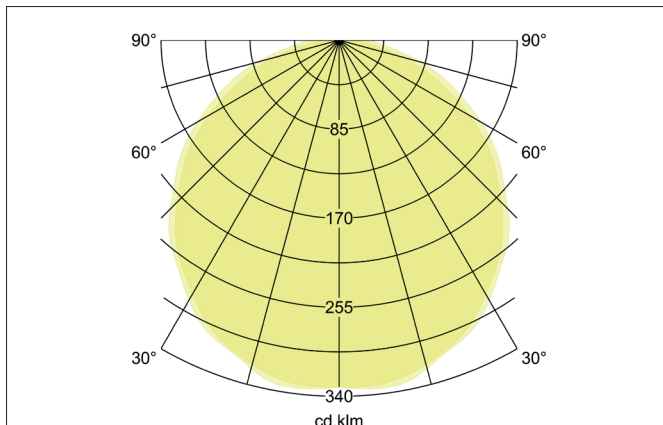

BIRO CIRCLE LED surface luminaire, DALI dimmable

Article no. 13695183

Tender

LED surface luminaire, DALI dimmable, Round. Luminaire diameter 450.0 mm, Height 100.0 mm Weight 3.0 kg, with rotationssymmetrical, deep, wide distributed light intensity. Cover plastic, opal. Luminous flux 2.450 lm, Power 1 x 25 W, Light colour warm white, Correlated color temperature (CCT) 3.000 K, Colour rendering index CRI > 80, Rated life time L70/B50 at 25 °C: 50.000 h, Rated life time L80/B50 at 25 °C: 50.000 h, Housing material: Aluminium / Steel / Plastic, Colour: Black structure, Permissible ambient temperature (ta): -20 °C - +25 °C, Protection class (EN 61140): I, Degree of protection (DIN EN 60529): IP40. With electronic driver, DALI-DT6 dimmable.

Article data	
Article no.	13695183
GTIN	4251433940517
Series name	BIRO CIRCLE
Short description	LED surface luminaire, DALI dimmable
Material	Aluminium / Steel / Plastic
Colour	Black
Type of surface	Structure
Shape	Round
Outer diameter	450 mm
Height	100 mm
Scope of delivery	Incl. converter for connection to the 230-V mains voltage
Weight	3.000 kg
Conformance	CE, UKCA

BIRO CIRCLE LED surface luminaire, DALI dimmable

Article no. 13695183

Lighting technology	
Colour temperature	3.000 K
Light colour	White
Light output	Direct
Luminous flux	2,450 lm
System efficiency	98 lm/W
McAdam-Step	McAdam-Step 3
Colour rendering	CRI > 80
Reflector	Without
Beam angle	110°
Light sharing	Symmetric
Adjustable color temperature	No