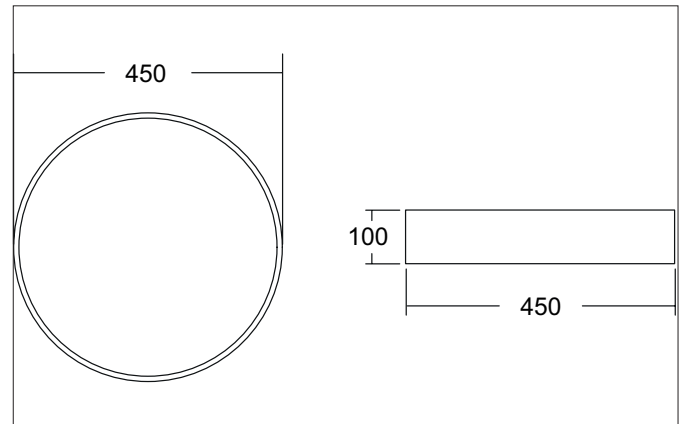

BIRO CIRCLE LED surface luminaire, DALI dimmable

Article no. 13695183

Tender

LED surface luminaire, DALI dimmable, Round. Luminaire diameter 450.0 mm, Height 100.0 mm Weight 3.0 kg, with rotationssymmetrical, deep, wide distributed light intensity. Cover plastic, opal. Luminous flux 2.450 lm, Power 1 x 25 W, Light colour warm white, Correlated color temperature (CCT) 3.000 K, Colour rendering index CRI > 80, Rated life time L70/B50 at 25 °C: 50.000 h, Rated life time L80/B50 at 25 °C: 50.000 h, Housing material: Aluminium / Steel / Plastic, Colour: Black structure, Permissible ambient temperature (ta): -20 °C - +25 °C, Protection class (EN 61140): I, Degree of protection (DIN EN 60529): IP40. With electronic driver, DALI-DT6 dimmable.

Article data	
Article no.	13695183
GTIN	4251433940517
Series name	BIRO CIRCLE
Short description	LED surface luminaire, DALI dimmable
Material	Aluminium / Steel / Plastic
Colour	Black
Type of surface	Structure
Shape	Round
Outer diameter	450 mm
Height	100 mm
Scope of delivery	Incl. converter for connection to the 230-V mains voltage
Weight	3.000 kg
Conformance	CE, UKCA

Mounting technology	
Mounting method	Surface mounting
Place of installation	Ceiling-mounted
Adjustability	Not adjustable
Material cover	Plastic, opal

Packing data	
Gross weight	3.5 kg
Length of packaging	480 mm
Packaging width	480 mm
Packaging height	110 mm
Disposal at end of life	This product must not be disposed of with household waste. You are obliged, to dispose of such electrical waste separately. By disposing of electrical waste and other old or defective electronics separately, you support recycling or other forms of re-use. In that way you help to take care and to avoid that harmful substances get into the environment.