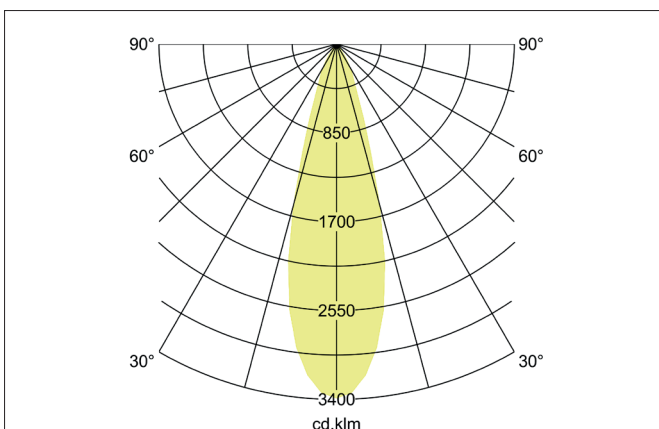

ARTEMIS MAXI LED recessed spotlight, on/off switchable

Article no. 88273165

Light.
For Generations.**Tender**

LED recessed spotlight, on/off switchable, Round. Ceiling cut-out Ø 170 mm, Installation depth 136 mm, Outer diameter 182 mm, Weight 1,300 kg, with rotationssymmetrical, deep, wide distributed light intensity. optimal light distribution due to a glass transparent cover. Luminous flux 5.346 lm, Power 1 x 41,5 W, Light colour neutral white, Correlated color temperature (CCT) 3.500 K, Colour rendering index CRI > 90, Housing material: Aluminium, Colour: Silver structure, Permissible ambient temperature (ta): -20 °C - +25 °C, Protection class (EN 61140): II, Degree of protection (DIN EN 60529): IP20, .With electronic driver, on/off switchable.

Article data	
Article no.	88273165
GTIN	4251433972853
Series name	ARTEMIS MAXI
Short description	LED recessed spotlight, on/off switchable
Material	Aluminium
Colour	Silver
Type of surface	Structure
Shape	Round
Outer diameter	182 mm
Built-in diameter	170 mm
Installation depth	136 mm
Weight	1.300 kg