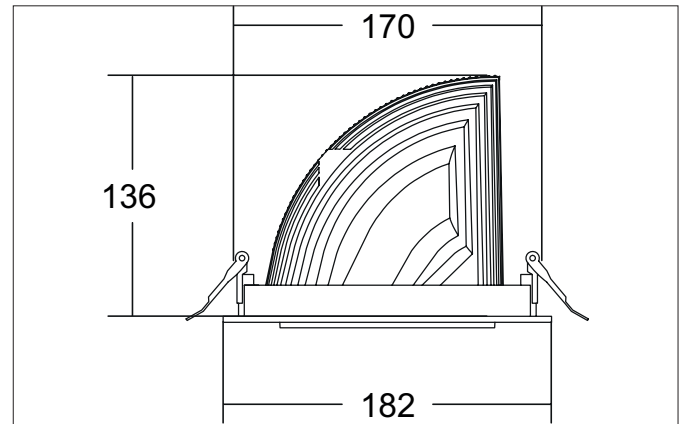

ARTEMIS MAXI LED recessed spotlight, on/off switchable

Article no. 88273165

Light.
For Generations.**Tender**

LED recessed spotlight, on/off switchable, Round. Ceiling cut-out Ø 170 mm, Installation depth 136 mm, Outer diameter 182 mm, Weight 1,300 kg, with rotationssymmetrical, deep, wide distributed light intensity. optimal light distribution due to a glass transparent cover. Luminous flux 5.346 lm, Power 1 x 41,5 W, Light colour neutral white, Correlated color temperature (CCT) 3.500 K, Colour rendering index CRI > 90, Housing material: Aluminium, Colour: Silver structure, Permissible ambient temperature (ta): -20 °C - +25 °C, Protection class (EN 61140): II, Degree of protection (DIN EN 60529): IP20, .With electronic driver, on/off switchable.

Article data	
Article no.	88273165
GTIN	4251433972853
Series name	ARTEMIS MAXI
Short description	LED recessed spotlight, on/off switchable
Material	Aluminium
Colour	Silver
Type of surface	Structure
Shape	Round
Outer diameter	182 mm
Built-in diameter	170 mm
Installation depth	136 mm
Weight	1.300 kg

Packing data	
Gross weight	1.37 kg
Length of packaging	182 mm
Packaging width	182 mm
Packaging height	136 mm
Disposal at end of life	This product must not be disposed of with household waste. You are obliged, to dispose of such electrical waste separately. By disposing of electrical waste and other old or defective electronics separately, you support recycling or other forms of re-use. In that way you help to take care and to avoid that harmful substances get into the environment.