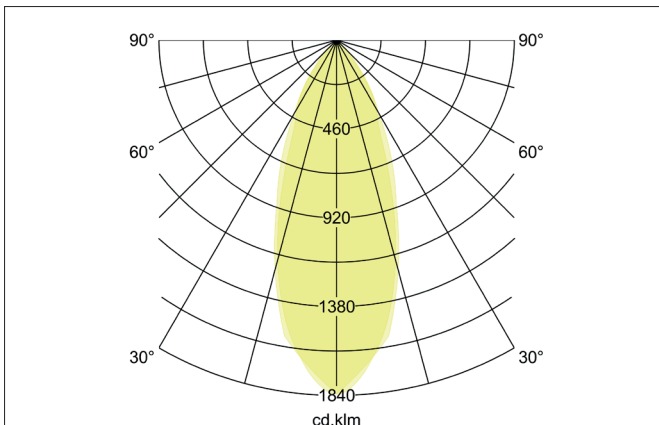

BREENA-S LED recessed spot set, on/off switchable

Article no. 38142033

Light.
For Generations.**Tender**

LED recessed spot set, on/off switchable, Square. Toolless ceiling installation by installation springs. Ceiling cut-out \varnothing 68 mm, Installation depth 50 mm, Length 83 mm, Width 83 mm, Weight 0,108 kg. Reflector silver with rotationssymmetrical, deep, wide distributed light intensity. optimal light distribution due to a glass transparent cover. Luminous flux 680 lm, Power 1 x 6 W, Light colour warm white, Correlated color temperature (CCT) 3.000 K, Colour rendering index CRI > 80, Housing material: Cast iron / Aluminium / Glass, Colour: Chrome, Permissible ambient temperature (ta): -20 °C - +25 °C, Protection class (EN 61140): II, Degree of protection (DIN EN 60529): IP20, .With electronic driver, on/off switchable.

Article data	
Article no.	38142033
GTIN	4251433908951
Series name	BREENA-S
Short description	LED recessed spot set, on/off switchable
Material	Cast iron / Aluminium / Glass
Colour	Chrome
Type of surface	Matt
Shape	Square
Built-in diameter	68 mm
Installation depth	50 mm
Length	83 mm
Width	83 mm
Hight	5 mm
Weight	0.108 kg

BREENA-S LED recessed spot set, on/off switchable

Article no. 38142033

Light.
For Generations.

Lighting technology	
Colour temperature	3.000 K
Light colour	White
Light output	Direct
Luminous flux	680 lm
System efficiency	113 lm/W
Colour rendering	CRI > 80
Reflector	High-gloss
Reflector colour	silver
Beam angle	38°
Light sharing	Symmetric
Adjustable color temperature	No