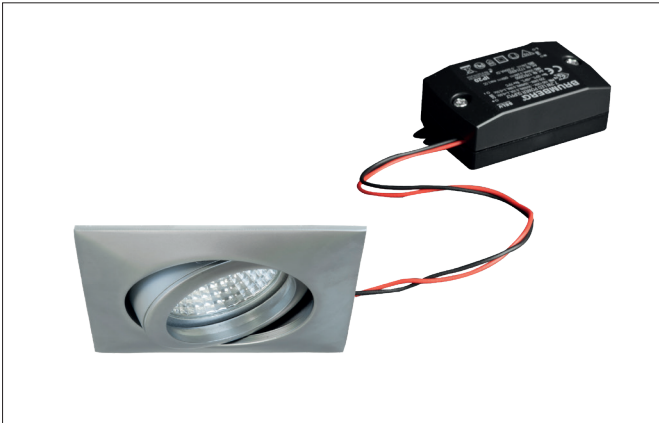

BREENA-S LED recessed spot set, on/off switchable

Article no. 38142033

Light.
For Generations.**Tender**

LED recessed spot set, on/off switchable, Square. Toolless ceiling installation by installation springs. Ceiling cut-out \varnothing 68 mm, Installation depth 50 mm, Length 83 mm, Width 83 mm, Weight 0,108 kg. Reflector silver with rotationssymmetrical, deep, wide distributed light intensity. optimal light distribution due to a glass transparent cover. Luminous flux 680 lm, Power 1 x 6 W, Light colour warm white, Correlated color temperature (CCT) 3.000 K, Colour rendering index CRI > 80, Housing material: Cast iron / Aluminium / Glass, Colour: Chrome, Permissible ambient temperature (ta): -20 °C - +25 °C, Protection class (EN 61140): II, Degree of protection (DIN EN 60529): IP20, .With electronic driver, on/off switchable.

Article data	
Article no.	38142033
GTIN	4251433908951
Series name	BREENA-S
Short description	LED recessed spot set, on/off switchable
Material	Cast iron / Aluminium / Glass
Colour	Chrome
Type of surface	Matt
Shape	Square
Built-in diameter	68 mm
Installation depth	50 mm
Length	83 mm
Width	83 mm
Hight	5 mm
Weight	0.108 kg

BREENA-S LED recessed spot set, on/off switchable

Article no. 38142033

Light.
For Generations.

Lighting technology	
Colour temperature	3.000 K
Light colour	White
Light output	Direct
Luminous flux	680 lm
System efficiency	113 lm/W
Colour rendering	CRI > 80
Reflector	High-gloss
Reflector colour	silver
Beam angle	38°
Light sharing	Symmetric
Adjustable color temperature	No

Operating technology of the luminaire	
Lamp holder	Plug&Play
Power	6 W
Voltage type	DC
Current	350 mA
Lamp	LED
Protection class	III
Degree of protection	IP20
Bulb change possible	The light source of this luminaire may only be replaced by the manufacturer or a service technician commissioned by him or a similarly qualified person.