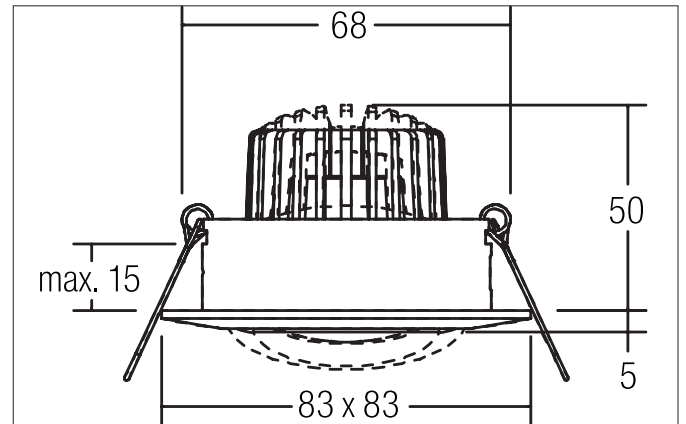

BREENA-S LED recessed spot set, on/off switchable

Article no. 38142033

Light.
For Generations.**Tender**

LED recessed spot set, on/off switchable, Square. Toolless ceiling installation by installation springs. Ceiling cut-out \varnothing 68 mm, Installation depth 50 mm, Length 83 mm, Width 83 mm, Weight 0,108 kg. Reflector silver with rotationssymmetrical, deep, wide distributed light intensity. optimal light distribution due to a glass transparent cover. Luminous flux 680 lm, Power 1 x 6 W, Light colour warm white, Correlated color temperature (CCT) 3.000 K, Colour rendering index CRI > 80, Housing material: Cast iron / Aluminium / Glass, Colour: Chrome, Permissible ambient temperature (ta): -20 °C - +25 °C, Protection class (EN 61140): II, Degree of protection (DIN EN 60529): IP20, .With electronic driver, on/off switchable.

Article data	
Article no.	38142033
GTIN	4251433908951
Series name	BREENA-S
Short description	LED recessed spot set, on/off switchable
Material	Cast iron / Aluminium / Glass
Colour	Chrome
Type of surface	Matt
Shape	Square
Built-in diameter	68 mm
Installation depth	50 mm
Length	83 mm
Width	83 mm
Hight	5 mm
Weight	0.108 kg

BREENA-S LED recessed spot set, on/off switchable

Article no. 38142033

Light.
For Generations.

Lighting technology	
Colour temperature	3.000 K
Light colour	White
Light output	Direct
Luminous flux	680 lm
System efficiency	113 lm/W
Colour rendering	CRI > 80
Reflector	High-gloss
Reflector colour	silver
Beam angle	38°
Light sharing	Symmetric
Adjustable color temperature	No