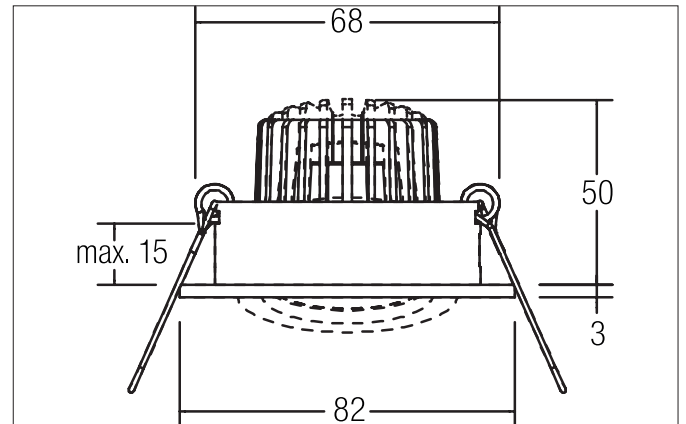

TIRREL-R LED recessed spot set, on/off

Article no. 38143073

Light.
For Generations.**Tender**

LED recessed spot set, on/off, Round. Toolless ceiling installation by installation springs. Ceiling cut-out \varnothing 68 mm, Installation depth 50 mm, Outer diameter 82 mm, Weight 0,176 kg, Reflector silver with rotationssymmetrical, deep, wide distributed light intensity. optimal light distribution due to a glass transparent cover. Luminous flux 680 lm, Power 1 x 6 W, Light colour warm white, Correlated color temperature (CCT) 3.000 K, Colour rendering index CRI > 80, Housing material: Aluminium / Glass / Plastic, Colour: White, Permissible ambient temperature (ta): -20 °C - +25 °C, Protection class (EN 61140): II, Degree of protection (DIN EN 60529): IP20, .With electronic driver, on/off switchable.

Product Benefits

- LED recessed spot in round design made of solid aluminum.
with LED module 6 W (3,000 K) and switchable converter.
- Ceiling cutout 68 mm, diameter 82 mm, installation depth 50 mm, IP20.
- Pivoting range 25°.
- Large color variation. Without visible snap ring.
- Classic, formally restrained design.
- In the same look also in GX5.3 or GU10 version and as a dimmable set (trailing-edge phase or DALI) and as a loudspeaker.
- In addition, in the same surface structure and in the same color also available in square version.

TIRREL-R LED recessed spot set, on/off

Article no. 38143073

Light.
For Generations.

Article data	
Article no.	38143073
GTIN	4251433906650
Series name	TIRREL-R
Short description	LED recessed spot set, on/off
Material	Aluminium / Glass / Plastic
Colour	White
Type of surface	Matt
Shape	Round
Outer diameter	82 mm
Built-in diameter	68 mm
Installation depth	50 mm
Hight	3 mm
Weight	0.176 kg
stamp	UKCA