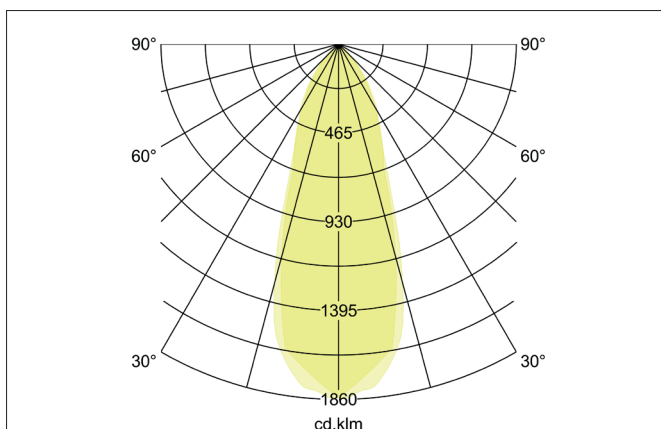

SEVEN-S LED recessed spot set, on/off switchable

Article no. 38364023

Light.
For Generations.**Tender**

LED recessed spot set, on/off switchable, Square. Toolless ceiling installation by installation springs. Ceiling cut-out \varnothing 68 mm, Installation depth 38 mm, Length 82 mm, Width 82 mm, Weight 0,140 kg. Reflector silver with rotationssymmetrical, deep, wide distributed light intensity. optimal light distribution due to a plastic, transparent cover. Luminous flux 740 lm, Power 1 x 7 W, Light colour warm white, Correlated color temperature (CCT) 3.000 K, Colour rendering index CRI > 80, Rated life time L70/B50 at 25 °C: 50.000 h, Housing material: Aluminium / Polycarbonate, Colour: Chrome, Permissible ambient temperature (ta): -20 °C - +25 °C, Protection class (EN 61140): II, Degree of protection (DIN EN 60529): IP20, .With electronic driver, on/off switchable with integrated strain relief.

Product Benefits

- Square recessed spotlight made of solid aluminum with polycarbonate cover.
- Easy and tool-free mounting.
- CRI > 80.
- Low mounting depth 38 mm, length 82 mm, width 82 mm, Ceiling cut-out 68 mm.
- Ceiling thickness maximum 13 mm.
- Large article variance in terms of housing color and color temperature.
- Switchable set - alternatively available in version for 350 mA and as dimmable (trailing-edge phase dimmer) set available.
- Alternatively available in round design.

Lighting technology	
Colour temperature	3.000 K
Light colour	White
Light output	Direct
Luminous flux	740 lm
System efficiency	106 lm/W
Colour rendering	CRI > 80
Reflector	High-gloss
Reflector colour	silver
Beam angle	38°
Light sharing	Symmetric
Adjustable color temperature	No