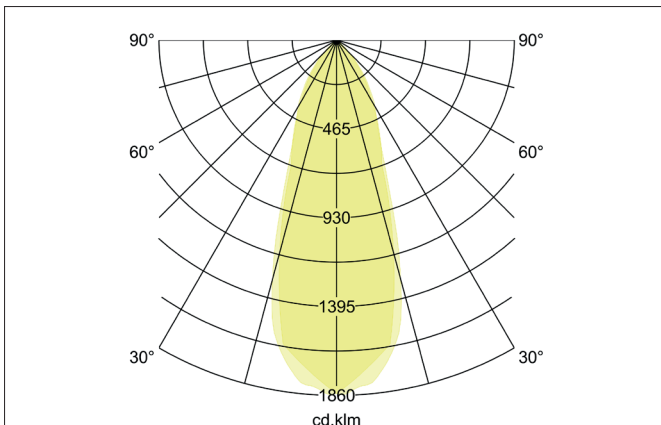

SEVEN-S LED recessed spot set, on/off switchable

Article no. 38364023

Light.
For Generations.**Tender**

LED recessed spot set, on/off switchable, Square. Toolless ceiling installation by installation springs. Ceiling cut-out Ø 68 mm, Installation depth 38 mm, Length 82 mm, Width 82 mm, Weight 0,140 kg. Reflector silver with rotationssymmetrical, deep, wide distributed light intensity. optimal light distribution due to a plastic, transparent cover. Luminous flux 740 lm, Power 1 x 7 W, Light colour warm white, Correlated color temperature (CCT) 3.000 K, Colour rendering index CRI > 80, Rated life time L70/B50 at 25 °C: 50.000 h, Housing material: Aluminium / Polycarbonate, Colour: Chrome, Permissible ambient temperature (ta): -20 °C - +25 °C, Protection class (EN 61140): II, Degree of protection (DIN EN 60529): IP20, .With electronic driver, on/off switchable with integrated strain relief.

Product Benefits

- Square recessed spotlight made of solid aluminum with polycarbonate cover.
- Easy and tool-free mounting.
- CRI > 80.
- Low mounting depth 38 mm, length 82 mm, width 82 mm, Ceiling cut-out 68 mm.
- Ceiling thickness maximum 13 mm.
- Large article variance in terms of housing color and color temperature.
- Switchable set - alternatively available in version for 350 mA and as dimmable (trailing-edge phase dimmer) set available.
- Alternatively available in round design.

Lighting technology	
Colour temperature	3.000 K
Light colour	White
Light output	Direct
Luminous flux	740 lm
System efficiency	106 lm/W
Colour rendering	CRI > 80
Reflector	High-gloss
Reflektorfarbe	silver
Beam angle	38°
Light sharing	Symmetric
Adjustable color temperature	No