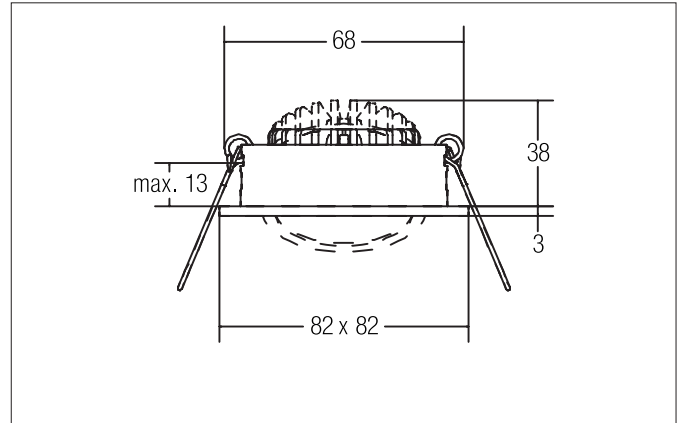

SEVEN-S LED recessed spot set, on/off switchable

Article no. 38364023

Light.
For Generations.**Tender**

LED recessed spot set, on/off switchable, Square. Toolless ceiling installation by installation springs. Ceiling cut-out Ø 68 mm, Installation depth 38 mm, Length 82 mm, Width 82 mm, Weight 0,140 kg. Reflector silver with rotationssymmetrical, deep, wide distributed light intensity. optimal light distribution due to a plastic, transparent cover. Luminous flux 740 lm, Power 1 x 7 W, Light colour warm white, Correlated color temperature (CCT) 3.000 K, Colour rendering index CRI > 80, Rated life time L70/B50 at 25 °C: 50.000 h, Housing material: Aluminium / Polycarbonate, Colour: Chrome, Permissible ambient temperature (ta): -20 °C - +25 °C, Protection class (EN 61140): II, Degree of protection (DIN EN 60529): IP20, .With electronic driver, on/off switchable with integrated strain relief.

Product Benefits

- Square recessed spotlight made of solid aluminum with polycarbonate cover.
- Easy and tool-free mounting.
- CRI > 80.
- Low mounting depth 38 mm, length 82 mm, width 82 mm, Ceiling cut-out 68 mm.
- Ceiling thickness maximum 13 mm.
- Large article variance in terms of housing color and color temperature.
- Switchable set - alternatively available in version for 350 mA and as dimmable (trailing-edge phase dimmer) set available.
- Alternatively available in round design.

SEVEN-S LED recessed spot set, on/off switchable

Article no. 38364023

Light.
For Generations.

Article data	
Article no.	38364023
GTIN	4251433919087
Series name	SEVEN-S
Short description	LED recessed spot set, on/off switchable
Material	Aluminium / Polycarbonate
Colour	Chrome
Type of surface	Glossy
Shape	Square
Built-in diameter	68 mm
Installation depth	38 mm
Length	82 mm
Width	82 mm
Hight	3 mm
Weight	0.140 kg