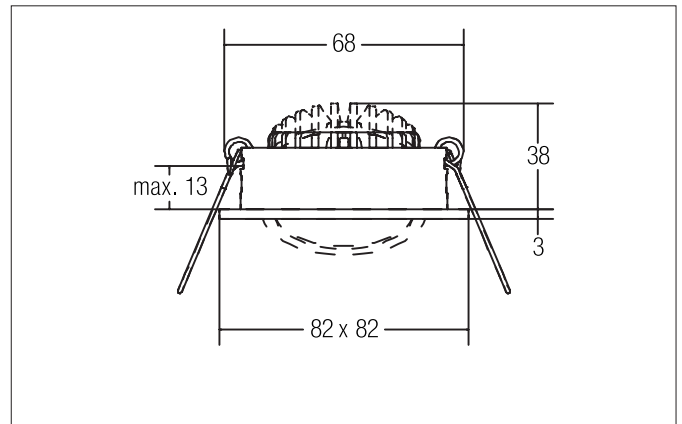

SEVEN-S LED recessed spot set, on/off switchable

Article no. 38364023

Light.
For Generations.**Tender**

LED recessed spot set, on/off switchable, Square. Toolless ceiling installation by installation springs. Ceiling cut-out \varnothing 68 mm, Installation depth 38 mm, Length 82 mm, Width 82 mm, Weight 0,140 kg. Reflector silver with rotationssymmetrical, deep, wide distributed light intensity. optimal light distribution due to a plastic, transparent cover. Luminous flux 740 lm, Power 1 x 7 W, Light colour warm white, Correlated color temperature (CCT) 3.000 K, Colour rendering index CRI > 80, Rated life time L70/B50 at 25 °C: 50.000 h, Housing material: Aluminium / Polycarbonate, Colour: Chrome, Permissible ambient temperature (ta): -20 °C - +25 °C, Protection class (EN 61140): II, Degree of protection (DIN EN 60529): IP20, .With electronic driver, on/off switchable with integrated strain relief.

Product Benefits

- Square recessed spotlight made of solid aluminum with polycarbonate cover.
- Easy and tool-free mounting.
- CRI > 80.
- Low mounting depth 38 mm, length 82 mm, width 82 mm, Ceiling cut-out 68 mm.
- Ceiling thickness maximum 13 mm.
- Large article variance in terms of housing color and color temperature.
- Switchable set - alternatively available in version for 350 mA and as dimmable (trailing-edge phase dimmer) set available.
- Alternatively available in round design.

SEVEN-S LED recessed spot set, on/off switchable

Article no. 38364023

Light.
For Generations.

Article data	
Article no.	38364023
GTIN	4251433919087
Series name	SEVEN-S
Short description	LED recessed spot set, on/off switchable
Material	Aluminium / Polycarbonate
Colour	Chrome
Type of surface	Glossy
Shape	Square
Built-in diameter	68 mm
Installation depth	38 mm
Length	82 mm
Width	82 mm
Hight	3 mm
Weight	0.140 kg
stamp	MM, UKCA
Conformance	CE, UKCA