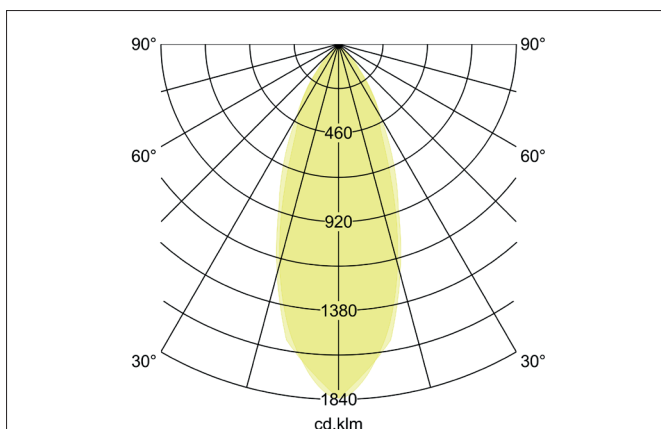

DAVEEN LED recessed spot set, on/off switchable
Article no. 38182073

Light.
For Generations.

Tender

LED recessed spot set, on/off switchable, Round. Toolless ceiling installation by installation springs. Ceiling cut-out \varnothing 68 mm, Installation depth 50 mm, Outer diameter 82 mm, Weight 0,177 kg. Reflector silver with rotationssymmetrical, deep, wide distributed light intensity. optimal light distribution due to a glass transparent cover. Luminous flux 680 lm, Power 1 x 6 W, Light colour warm white, Correlated color temperature (CCT) 3.000 K, Colour rendering index CRI > 80, Housing material: Steel / Aluminium / Glass, Colour: White, Permissible ambient temperature (ta): -20 °C - +25 °C, Protection class (EN 61140): II, Degree of protection (DIN EN 60529): IP20, .With electronic driver, on/off switchable.

| Article data | |
|--------------------|--|
| Article no. | 38182073 |
| GTIN | 4251433909224 |
| Series name | DAVEEN |
| Short description | LED recessed spot set, on/off switchable |
| Material | Steel / Aluminium / Glass |
| Colour | White |
| Type of surface | Glossy |
| Shape | Round |
| Outer diameter | 82 mm |
| Built-in diameter | 68 mm |
| Installation depth | 50 mm |
| Hight | 4 mm |
| Weight | 0.177 kg |

DAVEEN LED recessed spot set, on/off switchable

Article no. 38182073

Light.
For Generations.

| Lighting technology | |
|------------------------------|------------|
| Colour temperature | 3.000 K |
| Light colour | White |
| Light output | Direct |
| Luminous flux | 680 lm |
| System efficiency | 113 lm/W |
| Colour rendering | CRI > 80 |
| Reflector | High-gloss |
| Reflector colour | silver |
| Beam angle | 38° |
| Light sharing | Symmetric |
| Adjustable color temperature | No |