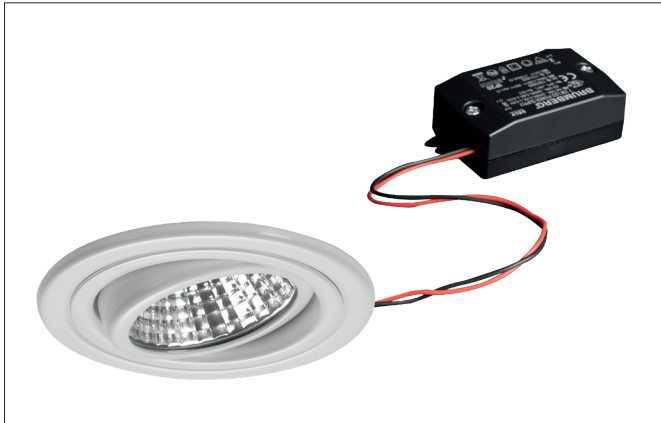

DAVEEN LED recessed spot set, on/off switchable
Article no. 38182073

Light.
For Generations.

Tender

LED recessed spot set, on/off switchable, Round. Toolless ceiling installation by installation springs. Ceiling cut-out \varnothing 68 mm, Installation depth 50 mm, Outer diameter 82 mm, Weight 0,177 kg. Reflector silver with rotationssymmetrical, deep, wide distributed light intensity. optimal light distribution due to a glass transparent cover. Luminous flux 680 lm, Power 1 x 6 W, Light colour warm white, Correlated color temperature (CCT) 3.000 K, Colour rendering index CRI > 80, Housing material: Steel / Aluminium / Glass, Colour: White, Permissible ambient temperature (ta): -20 °C - +25 °C, Protection class (EN 61140): II, Degree of protection (DIN EN 60529): IP20, .With electronic driver, on/off switchable.

| Article data | |
|--------------------|--|
| Article no. | 38182073 |
| GTIN | 4251433909224 |
| Series name | DAVEEN |
| Short description | LED recessed spot set, on/off switchable |
| Material | Steel / Aluminium / Glass |
| Colour | White |
| Type of surface | Glossy |
| Shape | Round |
| Outer diameter | 82 mm |
| Built-in diameter | 68 mm |
| Installation depth | 50 mm |
| Hight | 4 mm |
| Weight | 0.177 kg |

DAVEEN LED recessed spot set, on/off switchable

Article no. 38182073

Light.
For Generations.

| Lighting technology | |
|------------------------------|------------|
| Colour temperature | 3.000 K |
| Light colour | White |
| Light output | Direct |
| Luminous flux | 680 lm |
| System efficiency | 113 lm/W |
| Colour rendering | CRI > 80 |
| Reflector | High-gloss |
| Reflector colour | silver |
| Beam angle | 38° |
| Light sharing | Symmetric |
| Adjustable color temperature | No |