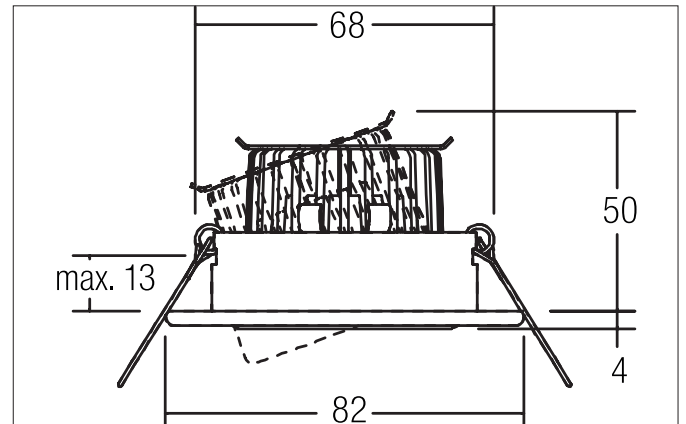

DAVEEN LED recessed spot set, on/off switchable
Article no. 38182073

Light.
For Generations.

Tender

LED recessed spot set, on/off switchable, Round. Toolless ceiling installation by installation springs. Ceiling cut-out \varnothing 68 mm, Installation depth 50 mm, Outer diameter 82 mm, Weight 0,177 kg. Reflector silver with rotationssymmetrical, deep, wide distributed light intensity. optimal light distribution due to a glass transparent cover. Luminous flux 680 lm, Power 1 x 6 W, Light colour warm white, Correlated color temperature (CCT) 3.000 K, Colour rendering index CRI > 80, Housing material: Steel / Aluminium / Glass, Colour: White, Permissible ambient temperature (ta): -20 °C - +25 °C, Protection class (EN 61140): II, Degree of protection (DIN EN 60529): IP20, .With electronic driver, on/off switchable.

| Article data | |
|--------------------|--|
| Article no. | 38182073 |
| GTIN | 4251433909224 |
| Series name | DAVEEN |
| Short description | LED recessed spot set, on/off switchable |
| Material | Steel / Aluminium / Glass |
| Colour | White |
| Type of surface | Glossy |
| Shape | Round |
| Outer diameter | 82 mm |
| Built-in diameter | 68 mm |
| Installation depth | 50 mm |
| Hight | 4 mm |
| Weight | 0.177 kg |

DAVEEN LED recessed spot set, on/off switchable

Article no. 38182073

Light.
For Generations.

| Packing data | |
|-------------------------|--|
| Gross weight | 0.215 kg |
| Length of packaging | 100 mm |
| Packaging width | 100 mm |
| Packaging height | 100 mm |
| Disposal at end of life | <p>This product must not be disposed of with household waste. You are obliged, to dispose of such electrical waste separately.</p> <p>By disposing of electrical waste and other old or defective electronics separately, you support recycling or other forms of re-use. In that way you help to take care and to avoid that harmful substances get into the environment.</p> |