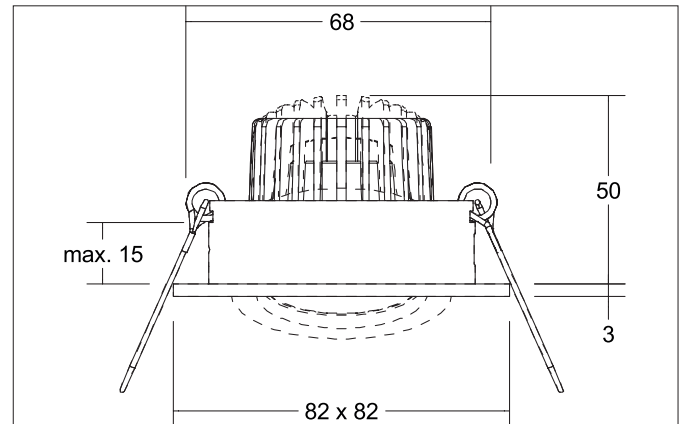

**TIRREL-S LED recessed spot set, DALI dimmable, incl. connection****box**

Article no. 41444073

Light.  
For Generations.**Tender**

LED recessed spot set, DALI dimmable, incl. connection box, Square. Toolless ceiling installation by installation springs. Ceiling cut-out Ø 68 mm, Installation depth 50 mm, Length 82 mm, Width 82 mm, Weight 0,285 kg, Reflector silver with rotationssymmetrical, deep, wide distributed light intensity. optimal light distribution due to a glass transparent cover. Luminous flux 680 lm, Power 1 x 6 W, Light colour warm white, Correlated color temperature (CCT) 3.000 K, Colour rendering index CRI > 80, Housing material: Aluminium / Glass, Colour: Chrome, Permissible ambient temperature (ta): -20 °C - +25 °C, Protection class (EN 61140): II, Degree of protection (DIN EN 60529): IP20, .With electronic driver, DALI-2 dimmable.

**Product Benefits**

- LED recessed spot in square design made of solid aluminum with LED module 6 W (3,000 K) and dimmable DALI converter WITHOUT glow-in-the-dark effect.
- Ceiling cut-out 68 mm, diameter 82 mm, installation depth 50 mm, IP20.
- Pivoting range 25°.
- Large color variation. Without visible snap ring.
- Classic, formally restrained design.
- In the same optics also in GX5.3 or GU10 version and as a dimmable trailing-edge phase or DALI and as a loudspeaker version.
- In addition, in the same surface structure and in the same color also available in round design.

**TIRREL-S LED recessed spot set, DALI dimmable, incl. connection****box**

Article no. 41444073

Light.  
For Generations.

Article data	
Article no.	41444073
GTIN	4251433951100
Series name	TIRREL-S
Short description	LED recessed spot set, DALI dimmable, incl. connection box
Material	Aluminium / Glass
Colour	Chrome
Type of surface	Matt
Shape	Square
Built-in diameter	68 mm
Installation depth	50 mm
Length	82 mm
Width	82 mm
Hight	3 mm
Scope of delivery	Incl. 5-pole connection box
Weight	0.285 kg
stamp	UKCA