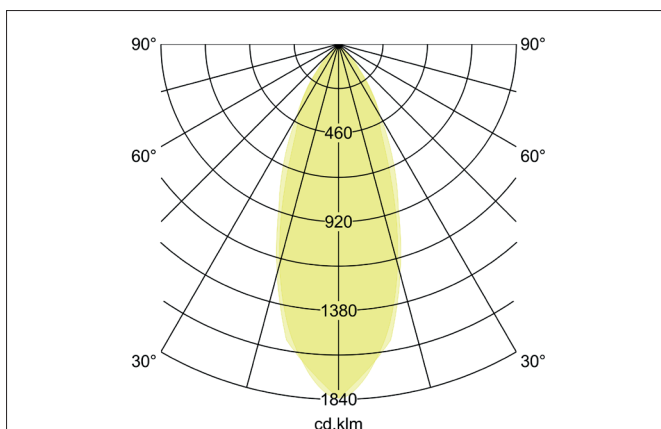

**TIRREL-S LED recessed spot set, DALI dimmable, incl. connection****box**

Article no. 41444073

Light.  
For Generations.**Tender**

LED recessed spot set, DALI dimmable, incl. connection box, Square. Toolless ceiling installation by installation springs. Ceiling cut-out Ø 68 mm, Installation depth 50 mm, Length 82 mm, Width 82 mm, Weight 0,285 kg, Reflector silver with rotationssymmetrical, deep, wide distributed light intensity. optimal light distribution due to a glass transparent cover. Luminous flux 680 lm, Power 1 x 6 W, Light colour warm white, Correlated color temperature (CCT) 3.000 K, Colour rendering index CRI > 80, Housing material: Aluminium / Glass, Colour: Chrome, Permissible ambient temperature (ta): -20 °C - +25 °C, Protection class (EN 61140): II, Degree of protection (DIN EN 60529): IP20, .With electronic driver, DALI-2 dimmable.

**Product Benefits**

- LED recessed spot in square design made of solid aluminum with LED module 6 W (3,000 K) and dimmable DALI converter WITHOUT glow-in-the-dark effect.
- Ceiling cut-out 68 mm, diameter 82 mm, installation depth 50 mm, IP20.
- Pivoting range 25°.
- Large color variation. Without visible snap ring.
- Classic, formally restrained design.
- In the same optics also in GX5.3 or GU10 version and as a dimmable trailing-edge phase or DALI and as a loudspeaker version.
- In addition, in the same surface structure and in the same color also available in round design.

Lighting technology	
Colour temperature	3.000 K
Light colour	White
Light output	Direct
Luminous flux	680 lm
System efficiency	113 lm/W
Colour rendering	CRI > 80
Reflector	High-gloss
Reflector colour	silver
Beam angle	38°
Light sharing	Symmetric
Adjustable color temperature	No