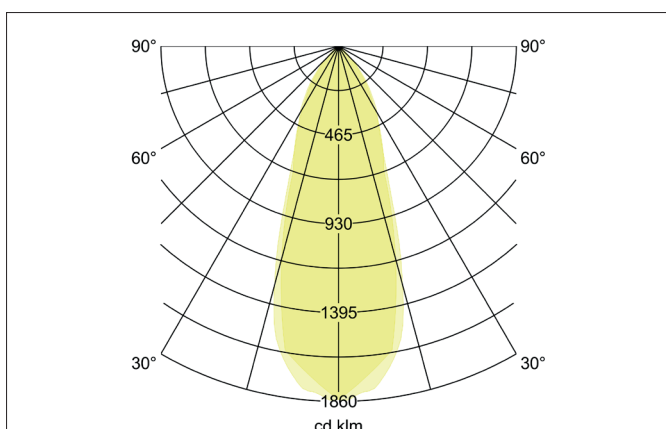

BB03 LED recessed spot set, on/off switchable

Article no. 38363073

Light.
For Generations.

Tender
LED recessed spot set, on/off switchable, Round. Toolless ceiling installation by installation springs. Ceiling cut-out Ø 68 mm, Installation depth 36 mm, Outer diameter 82 mm, Weight 0,132 kg. Reflector silver with rotationssymmetrical, deep, wide distributed light intensity. optimal light distribution due to a polycarbonat clear cover. Luminous flux 630 lm, Power 1 x 6 W, Light colour warm white, Correlated color temperature (CCT) 3.000 K, Colour rendering index CRI > 80, Rated life time L80/B20 at 25 °C: 50.000 h, Housing material: Aluminium / Plastic, Colour: White, Permissible ambient temperature (ta): -20 °C - +25 °C, Protection class (EN 61140): II, Degree of protection (DIN EN 60529): IP20, .With electronic driver, on/off switchable.

Article data	
Article no.	38363073
GTIN	4251433916666
Series name	BB03
Short description	LED recessed spot set, on/off switchable
Material	Aluminium / Plastic
Colour	White
Type of surface	Glossy
Shape	Round
Outer diameter	82 mm
Built-in diameter	68 mm
Installation depth	36 mm
Height	4 mm
Weight	0.132 kg
Conformance	CE, UKCA

Operating technology of the luminaire	
Lamp holder	Plug&Play
Power	6 W
Voltage type	DC
Current	350 mA
Lamp	LED
Protection class	III
Degree of protection	IP20

Operating technology of driver	
Article No. of used driver	17662010
Length	68 mm
Width	35 mm
Hight	21 mm
AC nominal voltage min	90 V
AC nominal voltage max	264 V
Frequency max	60 Hz
Dimmable	No
Control	on/off
Starting current	10 A (max.10ms)
Power min	1 W
Power	7.2 W
Output current	350 mA
Degree of protection	IP20
Protection class	II
Flicker-free	Yes