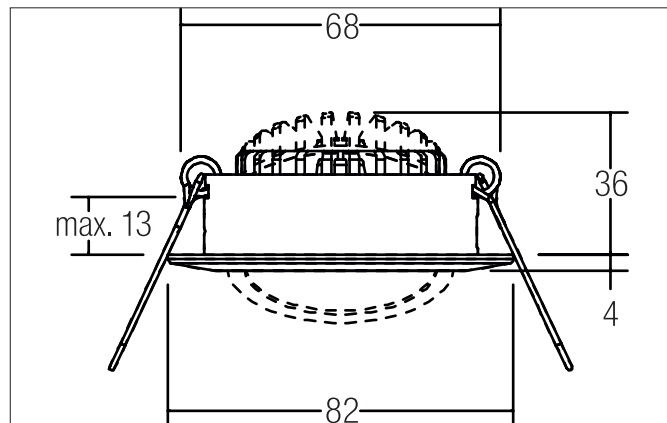

BB03 LED recessed spot set, on/off switchable

Article no. 38363073

Light.
For Generations.

Tender
LED recessed spot set, on/off switchable, Round. Toolless ceiling installation by installation springs. Ceiling cut-out Ø 68 mm, Installation depth 36 mm, Outer diameter 82 mm, Weight 0,132 kg. Reflector silver with rotationssymmetrical, deep, wide distributed light intensity. optimal light distribution due to a polycarbonat clear cover. Luminous flux 630 lm, Power 1 x 6 W, Light colour warm white, Correlated color temperature (CCT) 3.000 K, Colour rendering index CRI > 80, Rated life time L80/B20 at 25 °C: 50.000 h, Housing material: Aluminium / Plastic, Colour: White, Permissible ambient temperature (ta): -20 °C - +25 °C, Protection class (EN 61140): II, Degree of protection (DIN EN 60529): IP20, .With electronic driver, on/off switchable.

Article data	
Article no.	38363073
GTIN	4251433916666
Series name	BB03
Short description	LED recessed spot set, on/off switchable
Material	Aluminium / Plastic
Colour	White
Type of surface	Glossy
Shape	Round
Outer diameter	82 mm
Built-in diameter	68 mm
Installation depth	36 mm
Height	4 mm
Weight	0.132 kg
Conformance	CE, UKCA

BB03 LED recessed spot set, on/off switchable
Article no. 38363073Light.
For Generations.

Packing data	
Gross weight	0.17 kg
Length of packaging	95 mm
Packaging width	75 mm
Packaging height	95 mm
Disposal at end of life	<p>This product must not be disposed of with household waste. You are obliged, to dispose of such electrical waste separately.</p> <p>By disposing of electrical waste and other old or defective electronics separately, you support recycling or other forms of re-use. In that way you help to take care and to avoid that harmful substances get into the environment.</p>