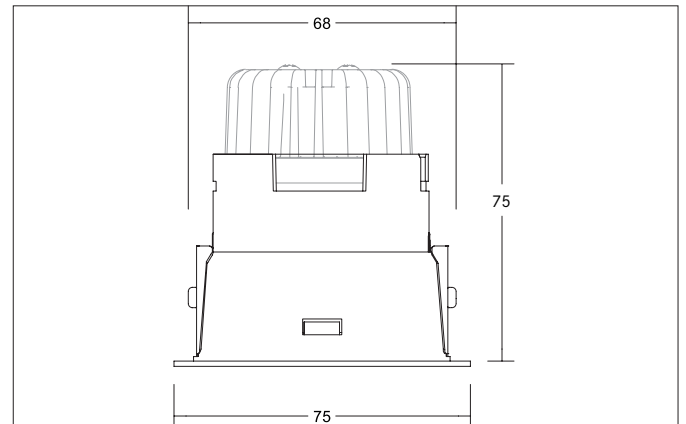

**BINATO LED recessed spotlight set, rotatable and tiltable, DALI dimmable, dim2warm, with connection box**

Article no. 41473173DW

Light.  
For Generations.**Tender**

LED recessed spotlight set, rotatable and tiltable, DALI dimmable, dim2warm, with connection box, Round. Toolless ceiling installation by leaf spring. Ceiling cut-out Ø 68 mm, Installation depth 75 mm, Outer diameter 75 mm, Weight 0,285 kg, Reflector silver with rotations-symmetrical, deep, wide distributed light intensity. optimal light distribution due to a glass transparent cover. Luminous flux 460 lm, Power 1 x 6 W, Light colour warm white to StructureNodeImpl 4028e4c98678933301867a8609c53c25, Correlated color temperature (CCT) 3.000 - 1.800 K, Colour rendering index CRI > 90, Housing material: Aluminium / Plastic, Colour: White structure, Permissible ambient temperature (ta): -20 °C - +25 °C, Protection class (EN 61140): III, Degree of protection (DIN EN 60529): IP20, .With electronic driver, DALI-2 dimmable.

**BINATO LED recessed spotlight set, rotatable and tiltable, DALI dimmable, dim2warm, with connection box**

Article no. 41473173DW

Light.  
For Generations.

Article data	
Article no.	41473173DW
GTIN	4251433982098
Series name	BINATO
Short description	LED recessed spotlight set, rotatable and tiltable, DALI dimmable, dim2warm, with connection box
Material	Aluminium / Plastic
Colour	White
Type of surface	Structure
Shape	Round
Outer diameter	75 mm
Built-in diameter	68 mm
Installation depth	75 mm
Height	2 mm
Scope of delivery	incl. leaf spring mounting, incl. connection box, 5-pin
Weight	0.285 kg
stamp	UKCA

Lighting technology	
Colour temperature	3.000 K - 1.800 K
Light output	Direct
Luminous flux	460 lm
System efficiency	77 lm/W
Colour rendering	CRI > 90
Reflector	High-gloss
Reflector colour	silver
Beam angle	38°
Light sharing	Symmetric
Adjustable color temperature	Infinite control