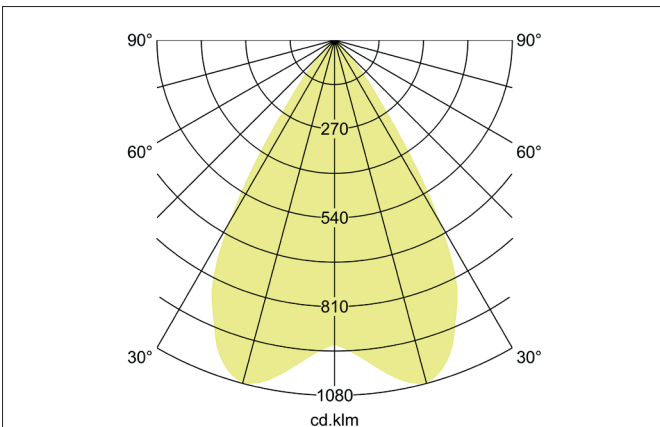

ARTEMIS MAXI LED recessed spotlight, DALI
 Article no. 88276164DA

Light.
 For Generations.

Tender
 LED recessed spotlight, DALI, Round. Ceiling cut-out Ø 170 mm, Installation depth 136 mm, Outer diameter 182 mm, with rotationssymmetrical, deep, wide distributed light intensity. optimal light distribution due to a glass transparent cover. Luminous flux 5.343 lm, Power 1 x 41,5 W, Light colour neutral white, Correlated color temperature (CCT) 4.000 K, Colour rendering index CRI > 90, Housing material: Aluminium, Colour: Silver structure, Permissible ambient temperature (ta): -20 °C - +25 °C, Protection class (EN 61140): II, Degree of protection (DIN EN 60529): IP20, .With electronic driver, DALI dimmable.

Article data	
Article no.	88276164DA
GTIN	4251433984757
Series name	ARTEMIS MAXI
Short description	LED recessed spotlight, DALI
Material	Aluminium
Colour	Silver
Type of surface	Structure
Shape	Round
Outer diameter	182 mm
Built-in diameter	170 mm
Installation depth	136 mm
Weight	N.N.