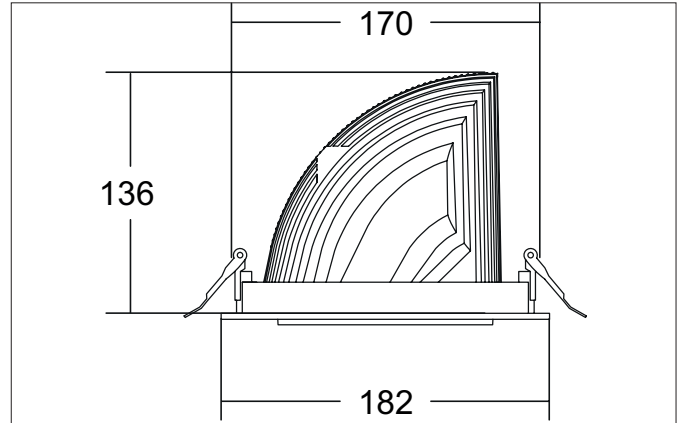

ARTEMIS MAXI LED recessed spotlight, DALI
 Article no. 88276164DA

Light.
 For Generations.

Tender
 LED recessed spotlight, DALI, Round. Ceiling cut-out Ø 170 mm, Installation depth 136 mm, Outer diameter 182 mm, with rotationssymmetrical, deep, wide distributed light intensity. optimal light distribution due to a glass transparent cover. Luminous flux 5.343 lm, Power 1 x 41,5 W, Light colour neutral white, Correlated color temperature (CCT) 4.000 K, Colour rendering index CRI > 90, Housing material: Aluminium, Colour: Silver structure, Permissible ambient temperature (ta): -20 °C - +25 °C, Protection class (EN 61140): II, Degree of protection (DIN EN 60529): IP20, .With electronic driver, DALI dimmable.

Article data	
Article no.	88276164DA
GTIN	4251433984757
Series name	ARTEMIS MAXI
Short description	LED recessed spotlight, DALI
Material	Aluminium
Colour	Silver
Type of surface	Structure
Shape	Round
Outer diameter	182 mm
Built-in diameter	170 mm
Installation depth	136 mm
Weight	N.N.