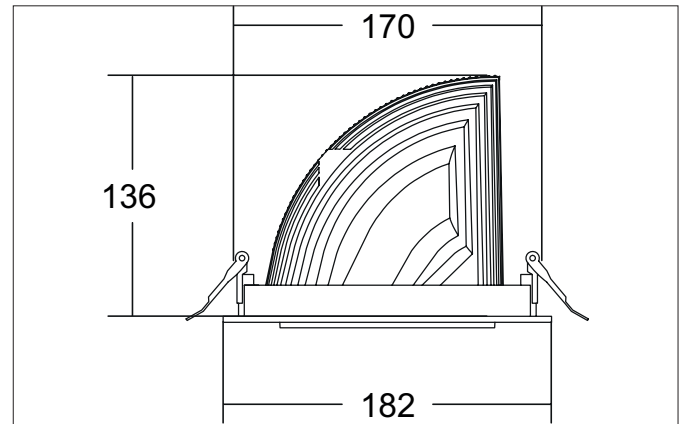

**ARTEMIS MAXI LED recessed spotlight, on/off switchable**

Article no. 88272164

Light.  
For Generations.**Tender**

LED recessed spotlight, on/off switchable, Round. Ceiling cut-out Ø 170 mm, Installation depth 136 mm, Outer diameter 182 mm, Weight 1,300 kg, with rotationssymmetrical, deep, wide distributed light intensity. optimal light distribution due to a glass transparent cover. Luminous flux 5.199 lm, Power 1 x 41,5 W, Light colour neutral white, Correlated color temperature (CCT) 4.000 K, Colour rendering index CRI > 90, Housing material: Aluminium, Colour: Silver structure, Permissible ambient temperature (ta): -20 °C - +25 °C, Protection class (EN 61140): II, Degree of protection (DIN EN 60529): IP20, .With electronic driver, on/off switchable.

Article data	
Article no.	88272164
GTIN	4251433973218
Series name	ARTEMIS MAXI
Short description	LED recessed spotlight, on/off switchable
Material	Aluminium
Colour	Silver
Type of surface	Structure
Shape	Round
Outer diameter	182 mm
Built-in diameter	170 mm
Installation depth	136 mm
Weight	1.300 kg

Packing data	
Gross weight	1.37 kg
Length of packaging	182 mm
Packaging width	182 mm
Packaging height	136 mm
Disposal at end of life	This product must not be disposed of with household waste. You are obliged, to dispose of such electrical waste separately. By disposing of electrical waste and other old or defective electronics separately, you support recycling or other forms of re-use. In that way you help to take care and to avoid that harmful substances get into the environment.