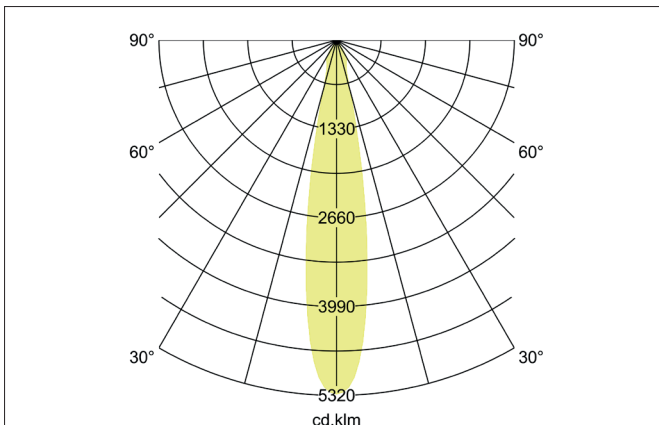

**ARTEMIS MAXI LED recessed spotlight, on/off switchable**

Article no. 88272164

Light.  
For Generations.**Tender**

LED recessed spotlight, on/off switchable, Round. Ceiling cut-out Ø 170 mm, Installation depth 136 mm, Outer diameter 182 mm, Weight 1,300 kg, with rotationssymmetrical, deep, wide distributed light intensity. optimal light distribution due to a glass transparent cover. Luminous flux 5.199 lm, Power 1 x 41,5 W, Light colour neutral white, Correlated color temperature (CCT) 4.000 K, Colour rendering index CRI > 90, Housing material: Aluminium, Colour: Silver structure, Permissible ambient temperature (ta): -20 °C - +25 °C, Protection class (EN 61140): II, Degree of protection (DIN EN 60529): IP20, .With electronic driver, on/off switchable.

Article data	
Article no.	88272164
GTIN	4251433973218
Series name	ARTEMIS MAXI
Short description	LED recessed spotlight, on/off switchable
Material	Aluminium
Colour	Silver
Type of surface	Structure
Shape	Round
Outer diameter	182 mm
Built-in diameter	170 mm
Installation depth	136 mm
Weight	1.300 kg