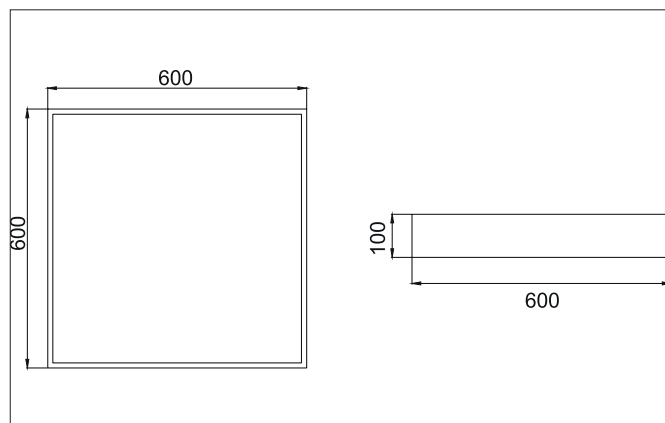

BIRO SQUARE LED surface luminaire, on/off switchable

Article no. 13700163

Light.
For Generations.**Tender**

LED surface luminaire, on/off switchable, Square. Luminaire length 600.0 mm, Luminaire width 600.0 mm, Hight 100.0 mm Weight 4.5 kg, with rotationssymmetrical, deep, wide distributed light intensity. Cover plastic, opal. Luminous flux 5.284 lm, Power 1 x 44 W, Light colour warm white, Correlated color temprature (CCT) 3.000 K, Colour rendering index CRI > 80, Housing material: Aluminium / Steel / Plastic, Colour: Silver structure, Permissible ambient temperature (ta): -20 °C - +25 °C, Protection class (EN 61140): I, Degree of protection (DIN EN 60529): IP40. With electronic driver, on/off switchable.

Article data	
Article no.	13700163
GTIN	4251433943648
Series name	BIRO SQUARE
Short description	LED surface luminaire, on/off switchable
Material	Aluminium / Steel / Plastic
Colour	Silver
Type of surface	Structure
Shape	Square
Length	600 mm
Width	600 mm
Hight	100 mm
Scope of delivery	Incl. converter for connection to the 230-V mains voltage
Weight	4.500 kg
Conformance	CE, UKCA

Mounting technology	
Mounting method	Surface mounting
Place of installation	Ceiling-mounted
Adjustability	Not adjustable
Material cover	Plastic, opal

Packing data	
Gross weight	5.2 kg
Length of packaging	630 mm
Packaging width	630 mm
Packaging height	110 mm
Disposal at end of life	This product must not be disposed of with household waste. You are obliged, to dispose of such electrical waste separately. By disposing of electrical waste and other old or defective electronics separately, you support recycling or other forms of re-use. In that way you help to take care and to avoid that harmful substances get into the environment.