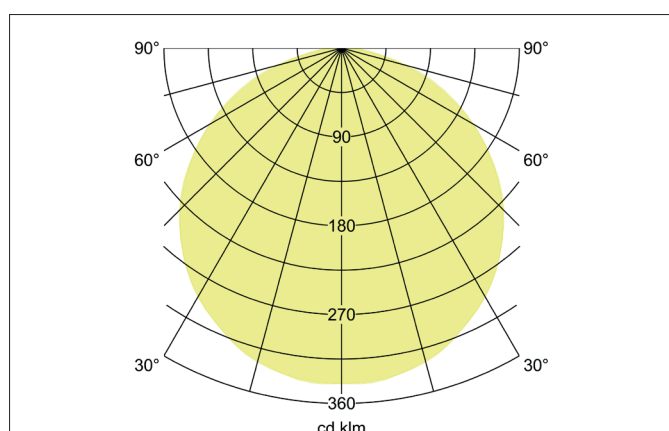

BIRO SQUARE LED surface luminaire, on/off switchable

Article no. 13700163

Light.
For Generations.**Tender**

LED surface luminaire, on/off switchable, Square. Luminaire length 600.0 mm, Luminaire width 600.0 mm, Hight 100.0 mm Weight 4.5 kg, with rotationssymmetrical, deep, wide distributed light intensity. Cover plastic, opal. Luminous flux 5.284 lm, Power 1 x 44 W, Light colour warm white, Correlated color temprature (CCT) 3.000 K, Colour rendering index CRI > 80, Housing material: Aluminium / Steel / Plastic, Colour: Silver structure, Permissible ambient temperature (ta): -20 °C - +25 °C, Protection class (EN 61140): I, Degree of protection (DIN EN 60529): IP40. With electronic driver, on/off switchable.

Article data	
Article no.	13700163
GTIN	4251433943648
Series name	BIRO SQUARE
Short description	LED surface luminaire, on/off switchable
Material	Aluminium / Steel / Plastic
Colour	Silver
Type of surface	Structure
Shape	Square
Length	600 mm
Width	600 mm
Hight	100 mm
Scope of delivery	Incl. converter for connection to the 230-V mains voltage
Weight	4.500 kg
Conformance	CE, UKCA

BIRO SQUARE LED surface luminaire, on/off switchable

Article no. 13700163

Light.
For Generations.

Lighting technology	
Colour temperature	3.000 K
Light colour	White
Light output	Direct
Luminous flux	5,284 lm
System efficiency	120 lm/W
Colour rendering	CRI > 80
Reflector	Without
Beam angle	114°
Light sharing	Symmetric
Adjustable color temperature	No