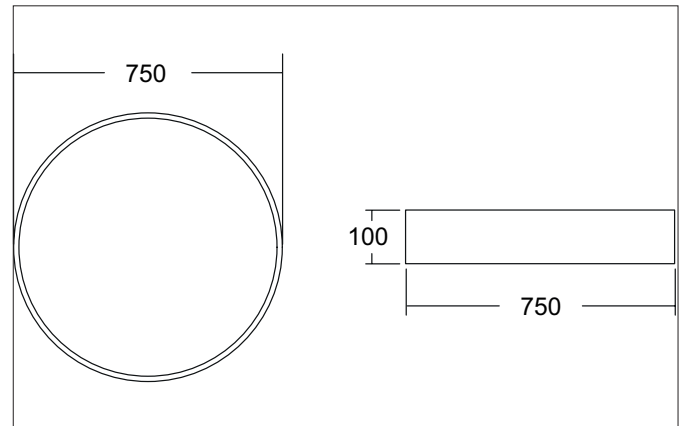

BIRO CIRCLE LED surface luminaire, DALI dimmable

Article no. 13691163

Tender

LED surface luminaire, DALI dimmable, Round. Luminaire diameter 750.0 mm, Hight 100.0 mm Weight 6.0 kg, with rotationssymmetrical, deep, wide distributed light intensity. Cover plastic, opal. Luminous flux 7.328 lm, Power 1 x 70 W, Light colour warm white, Correlated color temprature (CCT) 3.000 K, Colour rendering index CRI > 80, Rated life time L70/B50 at 25 °C: 50.000 h, Rated life time L80/B50 at 25 °C: 50.000 h, Housing material: Aluminium / Steel / Plastic, Colour: Silver structure, Permissible ambient temperature (ta): -20 °C - +25 °C, Protection class (EN 61140): I, Degree of protection (DIN EN 60529): IP40. With electronic driver, DALI-DT6 dimmable.

Article data	
Article no.	13691163
GTIN	4251433940821
Series name	BIRO CIRCLE
Short description	LED surface luminaire, DALI dimmable
Material	Aluminium / Steel / Plastic
Colour	Silver
Type of surface	Structure
Shape	Round
Outer diameter	750 mm
Hight	100 mm
Scope of delivery	Incl. converter for connection to the 230-V mains voltage
Weight	6.000 kg
Conformance	CE, UKCA

Mounting technology	
Mounting method	Surface mounting
Place of installation	Ceiling-mounted
Adjustability	Not adjustable
Material cover	Plastic, opal

Packing data	
Gross weight	7 kg
Length of packaging	780 mm
Packaging width	780 mm
Packaging height	110 mm
Disposal at end of life	This product must not be disposed of with household waste. You are obliged, to dispose of such electrical waste separately. By disposing of electrical waste and other old or defective electronics separately, you support recycling or other forms of re-use. In that way you help to take care and to avoid that harmful substances get into the environment.