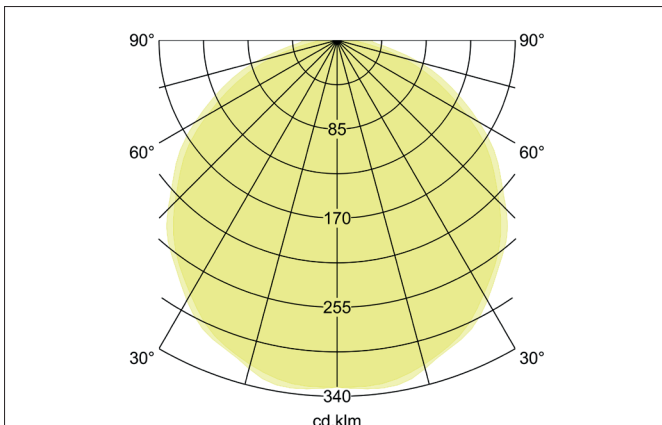

BIRO CIRCLE LED surface luminaire, DALI dimmable

Article no. 13691163

Tender

LED surface luminaire, DALI dimmable, Round. Luminaire diameter 750.0 mm, Hight 100.0 mm Weight 6.0 kg, with rotationssymmetrical, deep, wide distributed light intensity. Cover plastic, opal. Luminous flux 7.328 lm, Power 1 x 70 W, Light colour warm white, Correlated color temprature (CCT) 3.000 K, Colour rendering index CRI > 80, Rated life time L70/B50 at 25 °C: 50.000 h, Rated life time L80/B50 at 25 °C: 50.000 h, Housing material: Aluminium / Steel / Plastic, Colour: Silver structure, Permissible ambient temperature (ta): -20 °C - +25 °C, Protection class (EN 61140): I, Degree of protection (DIN EN 60529): IP40. With electronic driver, DALI-DT6 dimmable.

Article data	
Article no.	13691163
GTIN	4251433940821
Series name	BIRO CIRCLE
Short description	LED surface luminaire, DALI dimmable
Material	Aluminium / Steel / Plastic
Colour	Silver
Type of surface	Structure
Shape	Round
Outer diameter	750 mm
Hight	100 mm
Scope of delivery	Incl. converter for connection to the 230-V mains voltage
Weight	6.000 kg
Conformance	CE, UKCA

BIRO CIRCLE LED surface luminaire, DALI dimmable

Article no. 13691163

Lighting technology	
Colour temperature	3.000 K
Light colour	White
Light output	Direct
Luminous flux	7,328 lm
System efficiency	105 lm/W
McAdam-Step	McAdam-Step 3
Colour rendering	CRI > 80
Reflector	Without
Beam angle	110°
Light sharing	Symmetric
Adjustable color temperature	No