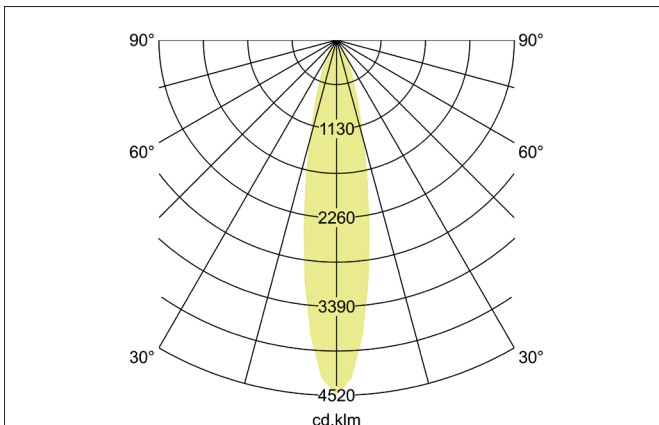

#### Tender

LED recessed spotlight, DALI, Round. Ceiling cut-out Ø 138 mm, Installation depth 113 mm, Outer diameter 150 mm, with rotationssymmetrical, deep, wide distributed light intensity. optimal light distribution due to a glass transparent cover. Luminous flux 3.733 lm, Power 1 x 27 W, Light colour neutral white, Correlated color temperature (CCT) 4.000 K, Colour rendering index CRI > 90, Housing material: Aluminium, Colour: Silver structure, Permissible ambient temperature (ta): -20 °C - +25 °C, Protection class (EN 61140): II, Degree of protection (DIN EN 60529): IP20, .With electronic driver, DALI dimmable.