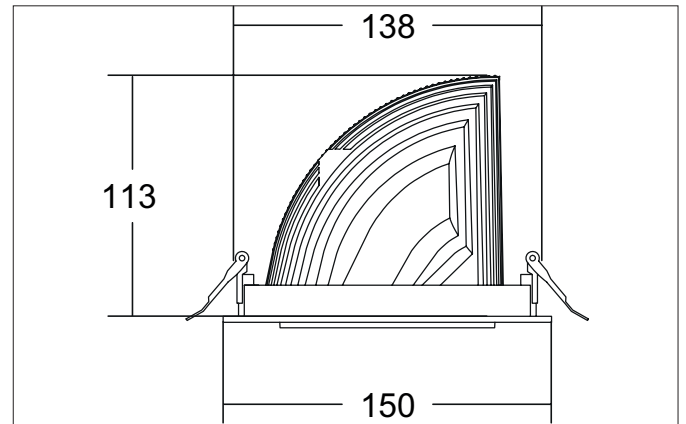

#### Tender

LED recessed spotlight, DALI, Round. Ceiling cut-out Ø 138 mm, Installation depth 113 mm, Outer diameter 150 mm, with rotationssymmetrical, deep, wide distributed light intensity. optimal light distribution due to a glass transparent cover. Luminous flux 3.733 lm, Power 1 x 27 W, Light colour neutral white, Correlated color temperature (CCT) 4.000 K, Colour rendering index CRI > 90, Housing material: Aluminium, Colour: Silver structure, Permissible ambient temperature (ta): -20 °C - +25 °C, Protection class (EN 61140): II, Degree of protection (DIN EN 60529): IP20, .With electronic driver, DALI dimmable.

Article data	
Article no.	88252164DA
GTIN	4251433984832
Series name	ARTEMIS MINI
Short description	LED recessed spotlight, DALI
Material	Aluminium
Colour	Silver
Type of surface	Structure
Shape	Round
Outer diameter	150 mm
Built-in diameter	138 mm
Installation depth	113 mm
Weight	N.N.