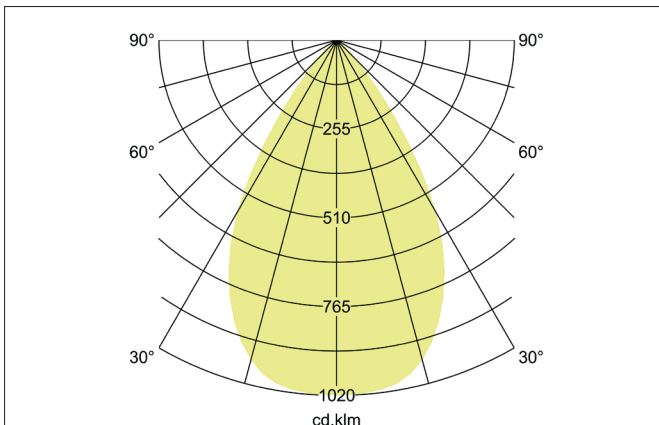

**ARTEMIS MINI LED recessed spotlight, on/off switchable**

Article no. 88256164

Light.  
For Generations.**Tender**

LED recessed spotlight, on/off switchable, Round. Ceiling cut-out Ø 138 mm, Installation depth 113 mm, Outer diameter 150 mm, Weight 0,900 kg, with rotationssymmetrical, deep, wide distributed light intensity. optimal light distribution due to a glass transparent cover. Luminous flux 3.521 lm, Power 1 x 27 W, Light colour neutral white, Correlated color temperature (CCT) 4.000 K, Colour rendering index CRI > 90, Housing material: Aluminium, Colour: Silver structure, Permissible ambient temperature (ta): -20 °C - +25 °C, Protection class (EN 61140): II, Degree of protection (DIN EN 60529): IP20, .With electronic driver, on/off switchable.

Article data	
Article no.	88256164
GTIN	4251433973041
Series name	ARTEMIS MINI
Short description	LED recessed spotlight, on/off switchable
Material	Aluminium
Colour	Silver
Type of surface	Structure
Shape	Round
Outer diameter	150 mm
Built-in diameter	138 mm
Installation depth	113 mm
Weight	0.900 kg