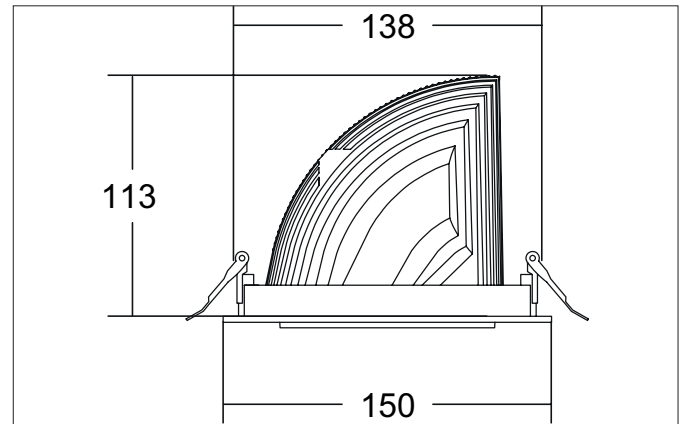

**ARTEMIS MINI LED recessed spotlight, on/off switchable**

Article no. 88256164

Light.  
For Generations.**Tender**

LED recessed spotlight, on/off switchable, Round. Ceiling cut-out Ø 138 mm, Installation depth 113 mm, Outer diameter 150 mm, Weight 0,900 kg, with rotationssymmetrical, deep, wide distributed light intensity. optimal light distribution due to a glass transparent cover. Luminous flux 3.521 lm, Power 1 x 27 W, Light colour neutral white, Correlated color temperature (CCT) 4.000 K, Colour rendering index CRI > 90, Housing material: Aluminium, Colour: Silver structure, Permissible ambient temperature (ta): -20 °C - +25 °C, Protection class (EN 61140): II, Degree of protection (DIN EN 60529): IP20, .With electronic driver, on/off switchable.

Article data	
Article no.	88256164
GTIN	4251433973041
Series name	ARTEMIS MINI
Short description	LED recessed spotlight, on/off switchable
Material	Aluminium
Colour	Silver
Type of surface	Structure
Shape	Round
Outer diameter	150 mm
Built-in diameter	138 mm
Installation depth	113 mm
Weight	0.900 kg

Packing data	
Gross weight	0.95 kg
Length of packaging	150 mm
Packaging width	150 mm
Packaging height	113 mm
Disposal at end of life	This product must not be disposed of with household waste. You are obliged, to dispose of such electrical waste separately. By disposing of electrical waste and other old or defective electronics separately, you support recycling or other forms of re-use. In that way you help to take care and to avoid that harmful substances get into the environment.