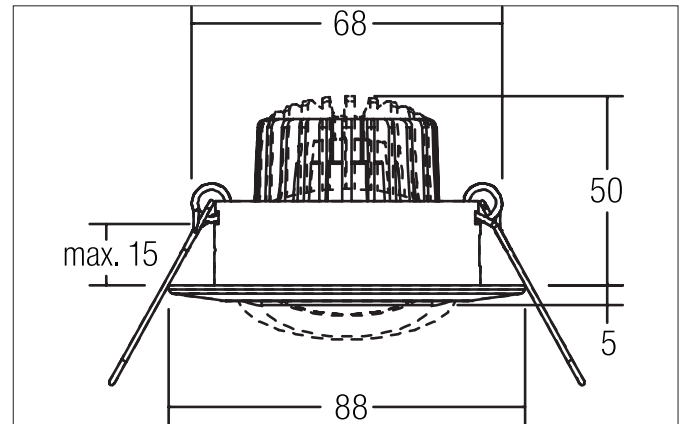

BREENA-R LED recessed spot set, on/off switchable

Article no. 38141053

Light.
For Generations.**Tender**

LED recessed spot set, on/off switchable, Round. Toolless ceiling installation by installation springs. Ceiling cut-out Ø 68 mm, Installation depth 50 mm, Outer diameter 88 mm, Weight 0,201 kg. Reflector silver with rotationssymmetrical, deep, wide distributed light intensity. optimal light distribution due to a glass transparent cover. Luminous flux 680 lm, Power 1 x 6 W, Light colour warm white, Correlated color temperature (CCT) 3.000 K, Colour rendering index CRI > 80, Housing material: Cast iron / Aluminium / Glass, Colour: Gold, Permissible ambient temperature (ta): -20 °C - +25 °C, Protection class (EN 61140): II, Degree of protection (DIN EN 60529): IP20, .With electronic driver, on/off switchable.

Article data	
Article no.	38141053
GTIN	4251433908074
Series name	BREENA-R
Short description	LED recessed spot set, on/off switchable
Material	Cast iron / Aluminium / Glass
Colour	Gold
Type of surface	Glossy
Shape	Round
Outer diameter	88 mm
Built-in diameter	68 mm
Installation depth	50 mm
Height	5 mm
Weight	0.201 kg
stamp	UKCA

BREENA-R LED recessed spot set, on/off switchable

Article no. 38141053

Light.
For Generations.

Lighting technology	
Colour temperature	3.000 K
Light colour	White
Light output	Direct
Luminous flux	680 lm
System efficiency	113 lm/W
Colour rendering	CRI > 80
Reflector	High-gloss
Reflector colour	silver
Beam angle	38°
Light sharing	Symmetric
Adjustable color temperature	No

Operating technology of the luminaire	
Article No. of used light source	12924003
Hight	40 mm
Diameter	50 mm
Lamp holder	Plug&Play
Power	6 W
Voltage type	DC
Current	350 mA
Lamp	LED
Protection class	III
Degree of protection	IP20