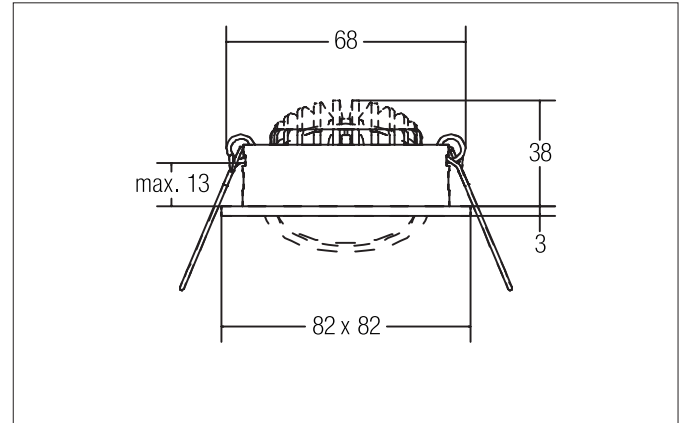

SEVEN-S LED recessed spot set, on/off switchable

Article no. 38262073

Light.
For Generations.**Tender**

LED recessed spot set, on/off switchable, Square. Toolless ceiling installation by installation springs. Ceiling cut-out Ø 68 mm, Installation depth 38 mm, Length 82 mm, Width 82 mm, Weight 0,214 kg. Reflector silver with rotationssymmetrical, deep, wide distributed light intensity. optimal light distribution due to a plastic, transparent cover. Luminous flux 740 lm, Power 1 x 7 W, Light colour warm white, Correlated color temperature (CCT) 2.700 K, Colour rendering index CRI > 80, Rated life time L70/B50 at 25 °C: 50.000 h, Housing material: Aluminium / Polycarbonate, Colour: White, Permissible ambient temperature (ta): -20 °C - +25 °C, Protection class (EN 61140): II, Degree of protection (DIN EN 60529): IP20, .With electronic driver, on/off switchable with integrated strain relief.

Product Benefits

- Square recessed spotlight made of solid aluminum with polycarbonate cover.
- Easy and tool-free mounting.
- CRI > 80.
- Low mounting depth 38 mm, length 82 mm, width 82 mm, Ceiling cut-out 68 mm.
- Ceiling thickness maximum 13 mm.
- Large article variance in terms of housing color and color temperature.
- Switchable set - alternatively available in version for 350 mA and as dimmable (trailing-edge phase dimmer) set available.
- Alternatively available in round design.

SEVEN-S LED recessed spot set, on/off switchable

Article no. 38262073

Light.
For Generations.

Article data	
Article no.	38262073
GTIN	4251433919025
Series name	SEVEN-S
Short description	LED recessed spot set, on/off switchable
Material	Aluminium / Polycarbonate
Colour	White
Type of surface	Matt
Shape	Square
Built-in diameter	68 mm
Installation depth	38 mm
Length	82 mm
Width	82 mm
Hight	3 mm
Weight	0.214 kg
stamp	MM, UKCA
Conformance	CE, UKCA