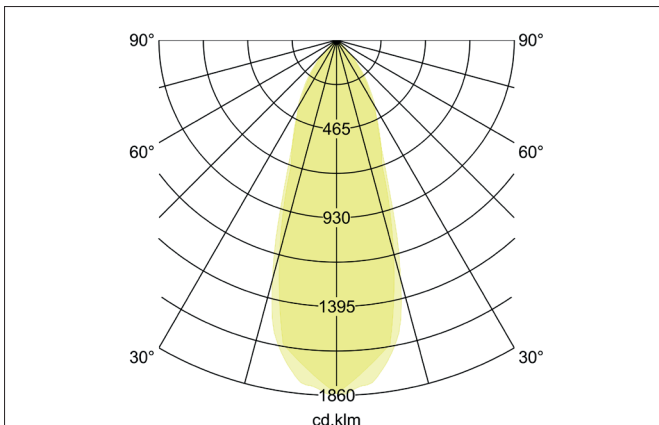

SEVEN-S LED recessed spot set, on/off switchable

Article no. 38262073

Light.
For Generations.**Tender**

LED recessed spot set, on/off switchable, Square. Toolless ceiling installation by installation springs. Ceiling cut-out Ø 68 mm, Installation depth 38 mm, Length 82 mm, Width 82 mm, Weight 0,214 kg. Reflector silver with rotationssymmetrical, deep, wide distributed light intensity. optimal light distribution due to a plastic, transparent cover. Luminous flux 740 lm, Power 1 x 7 W, Light colour warm white, Correlated color temperature (CCT) 2.700 K, Colour rendering index CRI > 80, Rated life time L70/B50 at 25 °C: 50.000 h, Housing material: Aluminium / Polycarbonate, Colour: White, Permissible ambient temperature (ta): -20 °C - +25 °C, Protection class (EN 61140): II, Degree of protection (DIN EN 60529): IP20, .With electronic driver, on/off switchable with integrated strain relief.

Product Benefits

- Square recessed spotlight made of solid aluminum with polycarbonate cover.
- Easy and tool-free mounting.
- CRI > 80.
- Low mounting depth 38 mm, length 82 mm, width 82 mm, Ceiling cut-out 68 mm.
- Ceiling thickness maximum 13 mm.
- Large article variance in terms of housing color and color temperature.
- Switchable set - alternatively available in version for 350 mA and as dimmable (trailing-edge phase dimmer) set available.
- Alternatively available in round design.

SEVEN-S LED recessed spot set, on/off switchable

Article no. 38262073

Light.
For Generations.

Article data	
Article no.	38262073
GTIN	4251433919025
Series name	SEVEN-S
Short description	LED recessed spot set, on/off switchable
Material	Aluminium / Polycarbonate
Colour	White
Type of surface	Matt
Shape	Square
Built-in diameter	68 mm
Installation depth	38 mm
Length	82 mm
Width	82 mm
Hight	3 mm
Weight	0.214 kg
stamp	MM, UKCA
Conformance	CE, UKCA