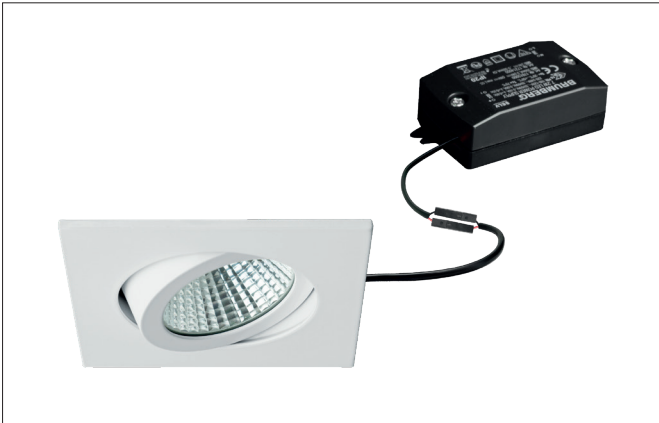

SEVEN-S LED recessed spot set, on/off switchable

Article no. 38262073

Light.
For Generations.**Tender**

LED recessed spot set, on/off switchable, Square. Toolless ceiling installation by installation springs. Ceiling cut-out Ø 68 mm, Installation depth 38 mm, Length 82 mm, Width 82 mm, Weight 0,214 kg. Reflector silver with rotationssymmetrical, deep, wide distributed light intensity. optimal light distribution due to a plastic, transparent cover. Luminous flux 740 lm, Power 1 x 7 W, Light colour warm white, Correlated color temperature (CCT) 2.700 K, Colour rendering index CRI > 80, Rated life time L70/B50 at 25 °C: 50.000 h, Housing material: Aluminium / Polycarbonate, Colour: White, Permissible ambient temperature (ta): -20 °C - +25 °C, Protection class (EN 61140): II, Degree of protection (DIN EN 60529): IP20, .With electronic driver, on/off switchable with integrated strain relief.

Product Benefits

- Square recessed spotlight made of solid aluminum with polycarbonate cover.
- Easy and tool-free mounting.
- CRI > 80.
- Low mounting depth 38 mm, length 82 mm, width 82 mm, Ceiling cut-out 68 mm.
- Ceiling thickness maximum 13 mm.
- Large article variance in terms of housing color and color temperature.
- Switchable set - alternatively available in version for 350 mA and as dimmable (trailing-edge phase dimmer) set available.
- Alternatively available in round design.

SEVEN-S LED recessed spot set, on/off switchable

Article no. 38262073

Light.
For Generations.

Article data	
Article no.	38262073
GTIN	4251433919025
Series name	SEVEN-S
Short description	LED recessed spot set, on/off switchable
Material	Aluminium / Polycarbonate
Colour	White
Type of surface	Matt
Shape	Square
Built-in diameter	68 mm
Installation depth	38 mm
Length	82 mm
Width	82 mm
Hight	3 mm
Weight	0.214 kg
stamp	MM, UKCA
Conformance	CE, UKCA