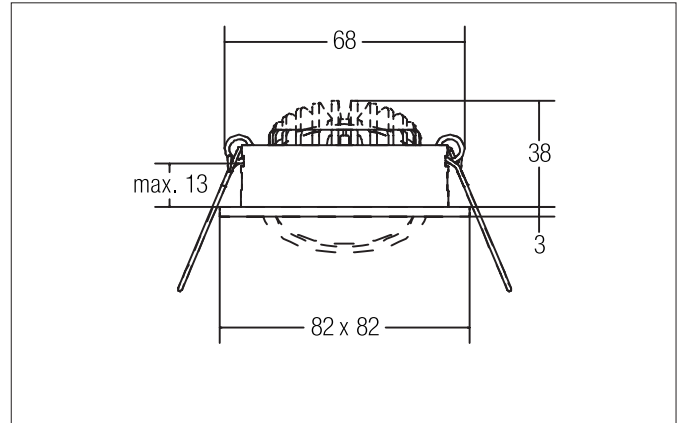

SEVEN-S LED recessed spot set, on/off switchable

Article no. 38262073

Tender

Square LED recessed spotlight set, switchable, tool-free ceiling installation using installation springs. Ceiling cut-out Ø 68 mm, installation depth 38 mm, length 82 mm, width 82 mm, weight 0.214 kg, silver reflector with rotationally symmetrical narrow-wide beam light distribution. Transparent plastic cover, rated luminous flux 740 lm, rated wattage 1 x 7 W, warm white light color, most similar color temperature (CCT) 2,700 K, general color rendering index CRI > 80, service life L70/B50 at 25 °C: 50,000 h, housing material: aluminum / polycarbonate, color: white, permissible ambient temperature (ta): -20 °C - +25 °C, protection class (EN 61140): II, degree of protection (DIN EN 60529): IP20. With electronic control gear, switchable with integrated strain relief.

Product Benefits

- Square recessed spotlight made of solid aluminum with polycarbonate cover.
- Easy and tool-free mounting.
- CRI > 80.
- Low mounting depth 38 mm, length 82 mm, width 82 mm, Ceiling cut-out 68 mm.
- Ceiling thickness maximum 13 mm.
- Large article variance in terms of housing color and color temperature.
- Switchable set - alternatively available in version for 350 mA and as dimmable (trailing-edge phase dimmer) set available.
- Alternatively available in round design.

SEVEN-S LED recessed spot set, on/off switchable

Article no. 38262073

Article data	
Article no.	38262073
GTIN	4251433919025
Series name	SEVEN-S
Short description	LED recessed spot set, on/off switchable
Material	Aluminium / Polycarbonate
Colour	White
Type of surface	Matt
Shape	Square
Built-in diameter	68 mm
Installation depth	38 mm
Length	82 mm
Width	82 mm
Hight	3 mm
Weight	0.214 kg
stamp	MM
Conformance	CE, UKCA