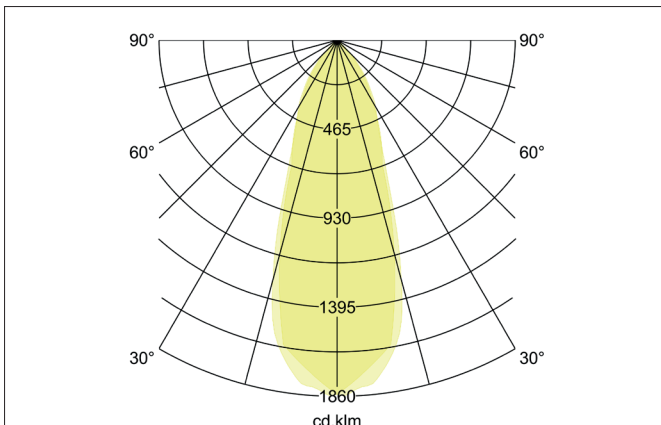

SEVEN-S LED recessed spot set, on/off switchable

Article no. 38262073

Tender

Square LED recessed spotlight set, switchable, tool-free ceiling installation using installation springs. Ceiling cut-out Ø 68 mm, installation depth 38 mm, length 82 mm, width 82 mm, weight 0.214 kg, silver reflector with rotationally symmetrical narrow-wide beam light distribution. Transparent plastic cover, rated luminous flux 740 lm, rated wattage 1 x 7 W, warm white light color, most similar color temperature (CCT) 2,700 K, general color rendering index CRI > 80, service life L70/B50 at 25 °C: 50,000 h, housing material: aluminum / polycarbonate, color: white, permissible ambient temperature (ta): -20 °C - +25 °C, protection class (EN 61140): II, degree of protection (DIN EN 60529): IP20. With electronic control gear, switchable with integrated strain relief.

Product Benefits

- Square recessed spotlight made of solid aluminum with polycarbonate cover.
- Easy and tool-free mounting.
- CRI > 80.
- Low mounting depth 38 mm, length 82 mm, width 82 mm, Ceiling cut-out 68 mm.
- Ceiling thickness maximum 13 mm.
- Large article variance in terms of housing color and color temperature.
- Switchable set - alternatively available in version for 350 mA and as dimmable (trailing-edge phase dimmer) set available.
- Alternatively available in round design.

SEVEN-S LED recessed spot set, on/off switchable

Article no. 38262073

Article data	
Article no.	38262073
GTIN	4251433919025
Series name	SEVEN-S
Short description	LED recessed spot set, on/off switchable
Material	Aluminium / Polycarbonate
Colour	White
Type of surface	Matt
Shape	Square
Built-in diameter	68 mm
Installation depth	38 mm
Length	82 mm
Width	82 mm
Hight	3 mm
Weight	0.214 kg
stamp	MM
Conformance	CE, UKCA