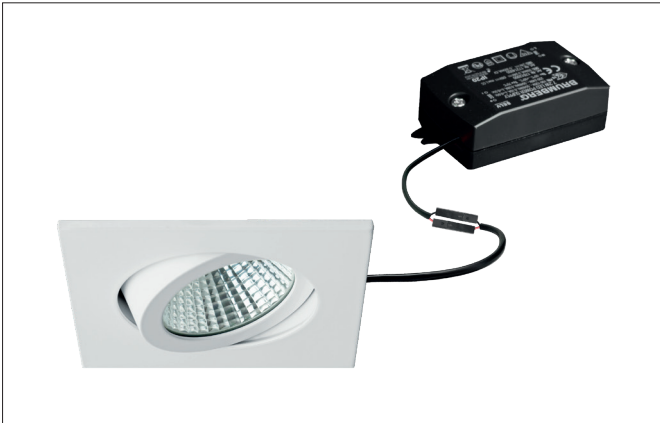

SEVEN-S LED recessed spot set, on/off switchable

Article no. 38262073

Tender

Square LED recessed spotlight set, switchable, tool-free ceiling installation using installation springs. Ceiling cut-out Ø 68 mm, installation depth 38 mm, length 82 mm, width 82 mm, weight 0.214 kg, silver reflector with rotationally symmetrical narrow-wide beam light distribution. Transparent plastic cover, rated luminous flux 740 lm, rated wattage 1 x 7 W, warm white light color, most similar color temperature (CCT) 2,700 K, general color rendering index CRI > 80, service life L70/B50 at 25 °C: 50,000 h, housing material: aluminum / polycarbonate, color: white, permissible ambient temperature (ta): -20 °C - +25 °C, protection class (EN 61140): II, degree of protection (DIN EN 60529): IP20. With electronic control gear, switchable with integrated strain relief.

Product Benefits

- Square recessed spotlight made of solid aluminum with polycarbonate cover.
- Easy and tool-free mounting.
- CRI > 80.
- Low mounting depth 38 mm, length 82 mm, width 82 mm, Ceiling cut-out 68 mm.
- Ceiling thickness maximum 13 mm.
- Large article variance in terms of housing color and color temperature.
- Switchable set - alternatively available in version for 350 mA and as dimmable (trailing-edge phase dimmer) set available.
- Alternatively available in round design.

SEVEN-S LED recessed spot set, on/off switchable

Article no. 38262073

Article data	
Article no.	38262073
GTIN	4251433919025
Series name	SEVEN-S
Short description	LED recessed spot set, on/off switchable
Material	Aluminium / Polycarbonate
Colour	White
Type of surface	Matt
Shape	Square
Built-in diameter	68 mm
Installation depth	38 mm
Length	82 mm
Width	82 mm
Hight	3 mm
Weight	0.214 kg
stamp	MM
Conformance	CE, UKCA