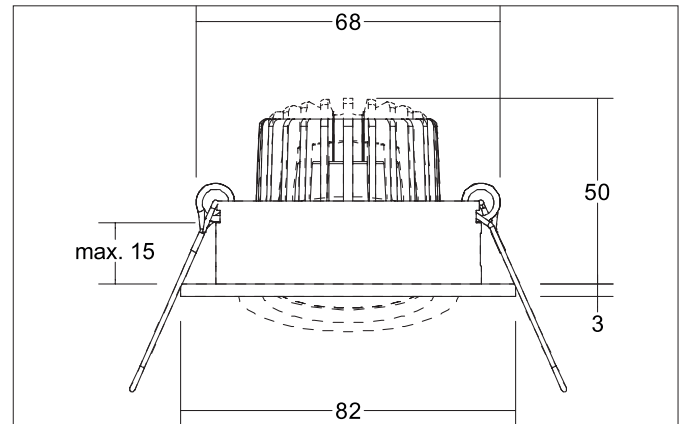

TIRREL-R LED recessed spot set, DALI dimmable, incl. connection**box**

Article no. 41443173

Light.
For Generations.**Tender**

LED recessed spot set, DALI dimmable, incl. connection box, Round. Toolless ceiling installation by installation springs. Ceiling cut-out Ø 68 mm, Installation depth 50 mm, Outer diameter 82 mm, Weight 0,277 kg, Reflector silver with rotationssymmetrical, deep, wide distributed light intensity. optimal light distribution due to a glass transparent cover. Luminous flux 680 lm, Power 1 x 6 W, Light colour warm white, Correlated color temprature (CCT) 3.000 K, Colour rendering index CRI > 80, Housing material: Aluminium / Glass / Plastic, Colour: White structure, Permissible ambient temperature (ta): -20 °C - +25 °C, Protection class (EN 61140): II, Degree of protection (DIN EN 60529): IP20, .With electronic driver, DALI-2 dimmable.

Product Benefits

- LED recessed spotlight in round design made of solid aluminum with LED module 6 W (3.000 K) and dimmable DALI converter WITHOUT glow-in-the-dark effect.
- Ceiling cut-out 68 mm, diameter 82 mm, installation depth 50 mm, IP20.
- Swivel range 25°.
- Large color variation. Without visible snap ring.
- Classic, formally restrained design.
- In the same optics also in GX5.3 or GU10 version and as a dimmable Set phase section or DALI and as a loudspeaker version.
- In addition, in the same surface structure and in the same color also available in square version.

TIRREL-R LED recessed spot set, DALI dimmable, incl. connection**box**

Article no. 41443173

Light.
For Generations.

Article data	
Article no.	41443173
GTIN	4251433958437
Series name	TIRREL-R
Short description	LED recessed spot set, DALI dimmable, incl. connection box
Material	Aluminium / Glass / Plastic
Colour	White
Type of surface	Structure
Shape	Round
Outer diameter	82 mm
Built-in diameter	68 mm
Installation depth	50 mm
Hight	3 mm
Scope of delivery	Incl. 5-pole connection box
Weight	0.277 kg