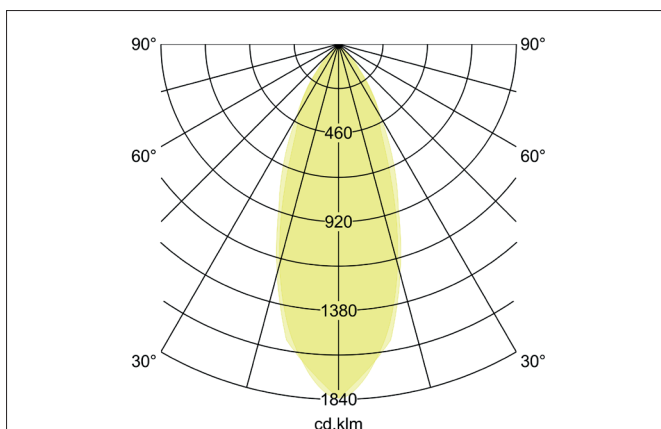

TIRREL-R LED recessed spot set, DALI dimmable, incl. connection**box**

Article no. 41443173

Light.
For Generations.**Tender**

LED recessed spot set, DALI dimmable, incl. connection box, Round. Toolless ceiling installation by installation springs. Ceiling cut-out Ø 68 mm, Installation depth 50 mm, Outer diameter 82 mm, Weight 0,277 kg, Reflector silver with rotationssymmetrical, deep, wide distributed light intensity. optimal light distribution due to a glass transparent cover. Luminous flux 680 lm, Power 1 x 6 W, Light colour warm white, Correlated color temprature (CCT) 3.000 K, Colour rendering index CRI > 80, Housing material: Aluminium / Glass / Plastic, Colour: White structure, Permissible ambient temperature (ta): -20 °C - +25 °C, Protection class (EN 61140): II, Degree of protection (DIN EN 60529): IP20, .With electronic driver, DALI-2 dimmable.

Product Benefits

- LED recessed spotlight in round design made of solid aluminum with LED module 6 W (3.000 K) and dimmable DALI converter WITHOUT glow-in-the-dark effect.
- Ceiling cut-out 68 mm, diameter 82 mm, installation depth 50 mm, IP20.
- Swivel range 25°.
- Large color variation. Without visible snap ring.
- Classic, formally restrained design.
- In the same optics also in GX5.3 or GU10 version and as a dimmable Set phase section or DALI and as a loudspeaker version.
- In addition, in the same surface structure and in the same color also available in square version.

Lighting technology	
Colour temperature	3.000 K
Light output	Direct
Luminous flux	680 lm
System efficiency	113 lm/W
Colour rendering	CRI > 80
Reflector	High-gloss
Reflektorfarbe	silver
Beam angle	38°
Light sharing	Symmetric
Adjustable color temperature	No