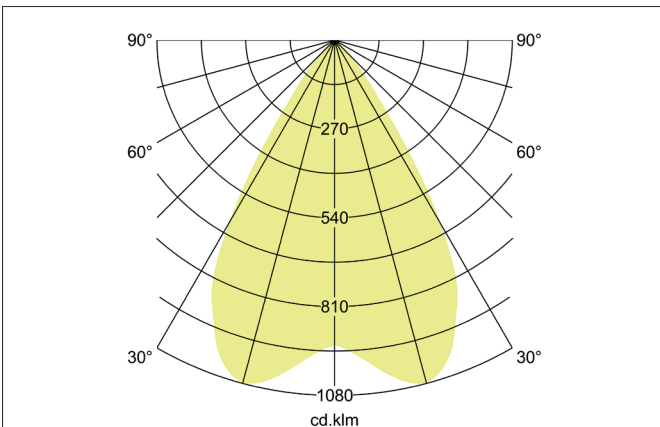

ARTEMIS MAXI LED recessed spotlight, on/off switchable
 Article no. 88276164

Light.
 For Generations.

Tender
 LED recessed spotlight, on/off switchable, Round. Ceiling cut-out Ø 170 mm, Installation depth 136 mm, Outer diameter 182 mm, Weight 1,300 kg, with rotationssymmetrical, deep, wide distributed light intensity. optimal light distribution due to a glass transparent cover. Luminous flux 5.343 lm, Power 1 x 41,5 W, Light colour neutral white, Correlated color temprature (CCT) 4.000 K, Colour rendering index CRI > 90, Rated life time L80/B10 at 25 °C: 50.000 h, Housing material: Aluminium, Colour: Silver structure, Permissible ambient temperature (ta): -20 °C - +25 °C, Protection class (EN 61140): II, Degree of protection (DIN EN 60529): IP20, .With electronic driver, on/off switchable.

Article data	
Article no.	88276164
GTIN	4251433973249
Series name	ARTEMIS MAXI
Short description	LED recessed spotlight, on/off switchable
Material	Aluminium
Colour	Silver
Type of surface	Structure
Shape	Round
Outer diameter	182 mm
Built-in diameter	170 mm
Installation depth	136 mm
Weight	1.300 kg