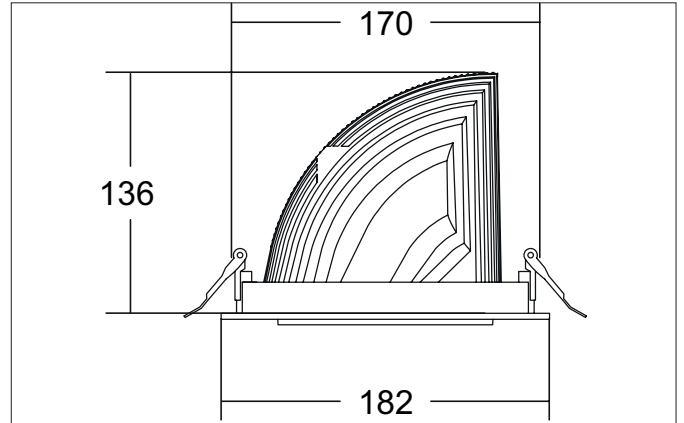

ARTEMIS MAXI LED recessed spotlight, on/off switchable
 Article no. 88276164

Light.
 For Generations.

Tender
 LED recessed spotlight, on/off switchable, Round. Ceiling cut-out Ø 170 mm, Installation depth 136 mm, Outer diameter 182 mm, Weight 1,300 kg, with rotationssymmetrical, deep, wide distributed light intensity. optimal light distribution due to a glass transparent cover. Luminous flux 5.343 lm, Power 1 x 41,5 W, Light colour neutral white, Correlated color temprature (CCT) 4.000 K, Colour rendering index CRI > 90, Rated life time L80/B10 at 25 °C: 50.000 h, Housing material: Aluminium, Colour: Silver structure, Permissible ambient temperature (ta): -20 °C - +25 °C, Protection class (EN 61140): II, Degree of protection (DIN EN 60529): IP20, .With electronic driver, on/off switchable.

Article data	
Article no.	88276164
GTIN	4251433973249
Series name	ARTEMIS MAXI
Short description	LED recessed spotlight, on/off switchable
Material	Aluminium
Colour	Silver
Type of surface	Structure
Shape	Round
Outer diameter	182 mm
Built-in diameter	170 mm
Installation depth	136 mm
Weight	1.300 kg

Packing data	
Gross weight	1.37 kg
Length of packaging	182 mm
Packaging width	182 mm
Packaging height	136 mm
Disposal at end of life	This product must not be disposed of with household waste. You are obliged, to dispose of such electrical waste separately. By disposing of electrical waste and other old or defective electronics separately, you support recycling or other forms of re-use. In that way you help to take care and to avoid that harmful substances get into the environment.