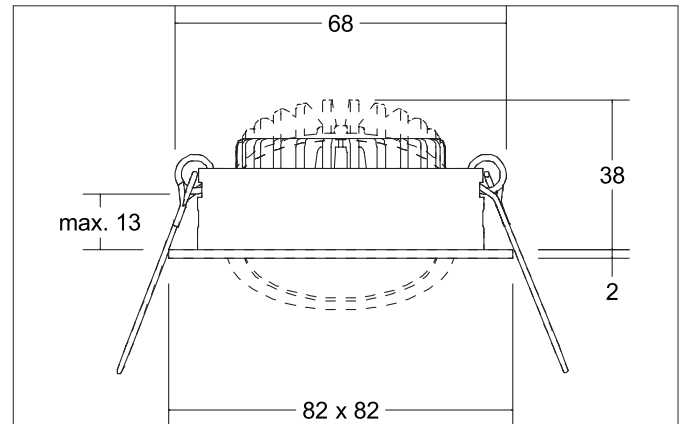

BB05 LED recessed spot set, on/off switchable

Article no. 38365173

Light.
For Generations.**Tender**

LED recessed spot set, on/off switchable, Square. Toolless ceiling installation by installation springs. Ceiling cut-out Ø 68 mm, Installation depth 38 mm, Length 82 mm, Width 82 mm, Weight 0,138 kg. Reflector silver with rotationssymmetrical, deep, wide distributed light intensity. optimal light distribution due to a polycarbonat clear cover. Luminous flux 630 lm, Power 1 x 6 W, Light colour warm white, Correlated color temprature (CCT) 3.000 K, Colour rendering index CRI > 80, Rated life time L80/B20 at 25 °C: 50.000 h, Housing material: Aluminium / Polycarbonate, Colour: White structure, Permissible ambient temperature (ta): -20 °C - +25 °C, Protection class (EN 61140): II, Degree of protection (DIN EN 60529): IP20, .With electronic driver, on/off switchable.

Article data	
Article no.	38365173
GTIN	4251433953975
Series name	BB05
Short description	LED recessed spot set, on/off switchable
Material	Aluminium / Polycarbonate
Colour	White
Type of surface	Structure
Shape	Square
Built-in diameter	68 mm
Installation depth	38 mm
Length	82 mm
Width	82 mm
Hight	2 mm
Weight	0.138 kg
Conformance	CE, UKCA

BB05 LED recessed spot set, on/off switchable

Article no. 38365173

Light.
For Generations.

Packing data	
Gross weight	0.178 kg
Length of packaging	95 mm
Packaging width	75 mm
Packaging height	95 mm
Disposal at end of life	<p>This product must not be disposed of with household waste. You are obliged, to dispose of such electrical waste separately.</p> <p>By disposing of electrical waste and other old or defective electronics separately, you support recycling or other forms of re-use. In that way you help to take care and to avoid that harmful substances get into the environment.</p>