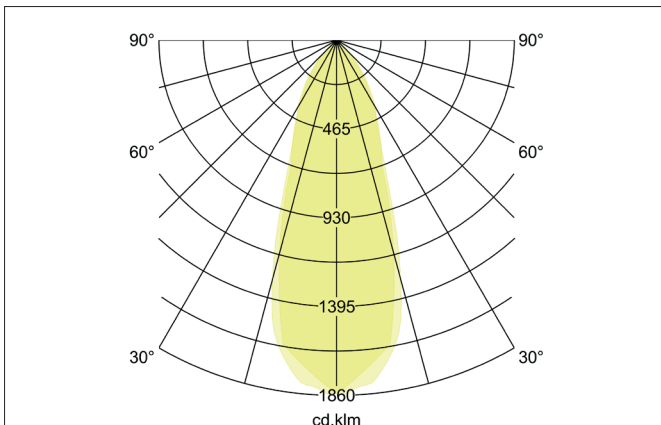

BB05 LED recessed spot set, on/off switchable

Article no. 38365173

Light.
For Generations.**Tender**

LED recessed spot set, on/off switchable, Square. Toolless ceiling installation by installation springs. Ceiling cut-out Ø 68 mm, Installation depth 38 mm, Length 82 mm, Width 82 mm, Weight 0,138 kg. Reflector silver with rotationssymmetrical, deep, wide distributed light intensity. optimal light distribution due to a polycarbonat clear cover. Luminous flux 630 lm, Power 1 x 6 W, Light colour warm white, Correlated color temprature (CCT) 3.000 K, Colour rendering index CRI > 80, Rated life time L80/B20 at 25 °C: 50.000 h, Housing material: Aluminium / Polycarbonate, Colour: White structure, Permissible ambient temperature (ta): -20 °C - +25 °C, Protection class (EN 61140): II, Degree of protection (DIN EN 60529): IP20, .With electronic driver, on/off switchable.

Article data	
Article no.	38365173
GTIN	4251433953975
Series name	BB05
Short description	LED recessed spot set, on/off switchable
Material	Aluminium / Polycarbonate
Colour	White
Type of surface	Structure
Shape	Square
Built-in diameter	68 mm
Installation depth	38 mm
Length	82 mm
Width	82 mm
Hight	2 mm
Weight	0.138 kg
Conformance	CE, UKCA

Operating technology of the luminaire	
Power	6 W
Voltage type	DC
Current	350 mA
Lamp	LED
Protection class	III
Degree of protection	IP20

Operating technology of driver	
Article No. of used driver	17662010
Length	68 mm
Width	35 mm
Height	21 mm
AC nominal voltage min	90 V
AC nominal voltage max	264 V
Frequency max	60 Hz
Dimmable	No
Control	on/off
Starting current	10 A (max.10ms)
Power min	1 W
Power	7.2 W
Output current	350 mA
Degree of protection	IP20
Protection class	II
Flicker-free	Yes