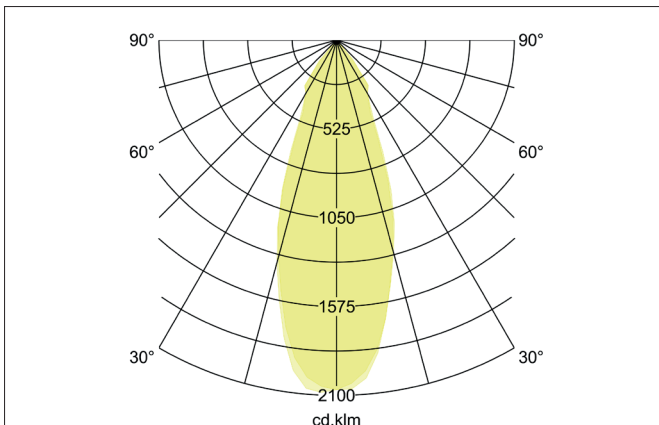

CORE LED recessed spotlight

Article no. 88677183

Light.
For Generations.**Tender**

LED recessed spotlight, Round. Ceiling cut-out Ø 190 mm, Installation depth 180 mm, Outer diameter 205 mm, Weight 1,696 kg, with rotationssymmetrical, deep, wide distributed light intensity. Cover glass transparent. Luminous flux 4.44 l m, Power 1 x 48,9 W, Light colour warm white, Correlated color temperature (CCT) 3.000 K, Colour rendering index CRI > 80, Housing material: Aluminium / Glass, Colour: Black, Permissible ambient temperature (ta): -20 °C - +25 °C, Protection class (EN 61140): II, Degree of protection (DIN EN 60529): IP20. With electronic driver, on/off switchable.

Article data	
Article no.	88677183
GTIN	4251433900207
Series name	CORE
Short description	LED recessed spotlight
Material	Aluminium / Glass
Colour	Black
Type of surface	Matt
Shape	Round
Outer diameter	205 mm
Built-in diameter	190 mm
Installation depth	180 mm
Weight	1.696 kg
Conformance	CE, UKCA

CORE LED recessed spotlight

Article no. 88677183

Light.
For Generations.

Lighting technology	
Colour temperature	3.000 K
Light colour	White
Light output	Direct
Luminous flux	4,441 lm
System efficiency	91 lm/W
Colour rendering	CRI > 80
Reflector	High-gloss
Beam angle	38°
Light sharing	Symmetric
Adjustable color temperature	No