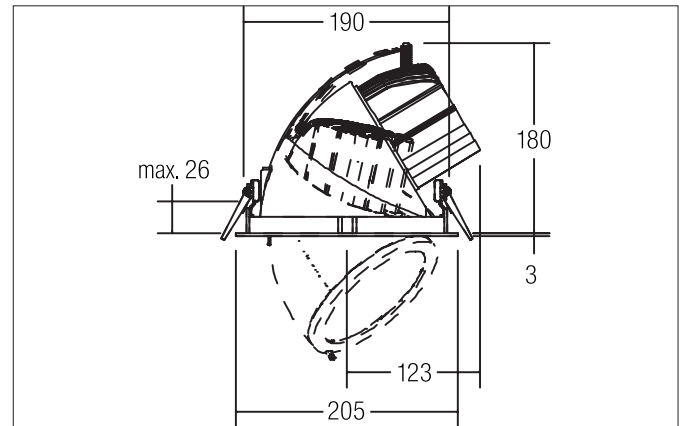

CORE LED recessed spotlight

Article no. 88677183

Light.
For Generations.**Tender**

LED recessed spotlight, Round. Ceiling cut-out Ø 190 mm, Installation depth 180 mm, Outer diameter 205 mm, Weight 1,696 kg, with rotationssymmetrical, deep, wide distributed light intensity. Cover glass transparent. Luminous flux 4.44 l m, Power 1 x 48,9 W, Light colour warm white, Correlated color temperature (CCT) 3.000 K, Colour rendering index CRI > 80, Housing material: Aluminium / Glass, Colour: Black, Permissible ambient temperature (ta): -20 °C - +25 °C, Protection class (EN 61140): II, Degree of protection (DIN EN 60529): IP20. With electronic driver, on/off switchable.

Article data	
Article no.	88677183
GTIN	4251433900207
Series name	CORE
Short description	LED recessed spotlight
Material	Aluminium / Glass
Colour	Black
Type of surface	Matt
Shape	Round
Outer diameter	205 mm
Built-in diameter	190 mm
Installation depth	180 mm
Weight	1.696 kg
Conformance	CE, UKCA

CORE LED recessed spotlight

Article no. 88677183

Light.
For Generations.

Lighting technology	
Colour temperature	3.000 K
Light colour	White
Light output	Direct
Luminous flux	4,441 lm
System efficiency	91 lm/W
Colour rendering	CRI > 80
Reflector	High-gloss
Beam angle	38°
Light sharing	Symmetric
Adjustable color temperature	No

Packing data	
Gross weight	1.993 kg
Length of packaging	240 mm
Packaging width	195 mm
Packaging height	240 mm
Disposal at end of life	This product must not be disposed of with household waste. You are obliged, to dispose of such electrical waste separately. By disposing of electrical waste and other old or defective electronics separately, you support recycling or other forms of re-use. In that way you help to take care and to avoid that harmful substances get into the environment.