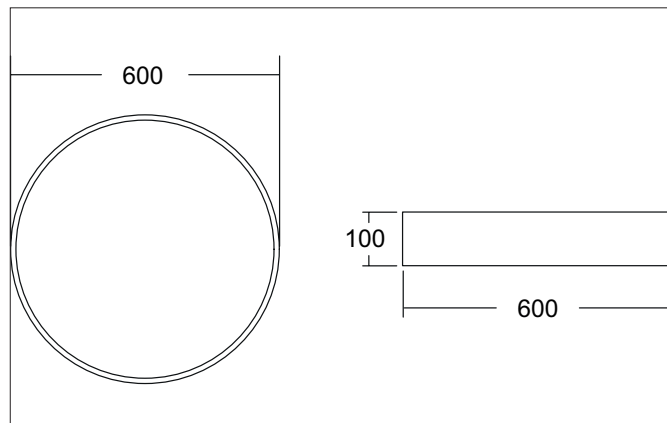

**BIRO CIRCLE LED surface luminaire, DALI dimmable**

Article no. 13690174

**Tender**

LED surface luminaire, DALI dimmable, Round. Luminaire diameter 600.0 mm, Hight 100.0 mm Weight 4.5 kg, with rotationssymmetrical, deep, wide distributed light intensity. Cover plastic, opal. Luminous flux 5.400 lm, Power 1 x 50 W, Light colour neutral white, Correlated color temperature (CCT) 4.000 K, Colour rendering index CRI > 80, Rated life time L70/B50 at 25 °C: 50.000 h, Rated life time L80/B50 at 25 °C: 50.000 h, Housing material: Aluminium / Steel / Plastic, Colour: White structure, Permissible ambient temperature (ta): -20 °C - +25 °C, Protection class (EN 61140): I, Degree of protection (DIN EN 60529): IP40. With electronic driver, DALI-DT6 dimmable.

Article data	
Article no.	13690174
GTIN	4251433938750
Series name	BIRO CIRCLE
Short description	LED surface luminaire, DALI dimmable
Material	Aluminium / Steel / Plastic
Colour	White
Type of surface	Structure
Shape	Round
Outer diameter	600 mm
Hight	100 mm
Scope of delivery	Incl. converter for connection to the 230-V mains voltage
Weight	4.500 kg
Conformance	CE, UKCA

**BIRO CIRCLE LED surface luminaire, DALI dimmable**

Article no. 13690174

Lighting technology	
Colour temperature	4.000 K
Light colour	White
Light output	Direct
Luminous flux	5,400 lm
System efficiency	108 lm/W
McAdam-Step	McAdam-Step 3
Colour rendering	CRI > 80
Reflector	Without
Beam angle	110°
Light sharing	Symmetric
Adjustable color temperature	No