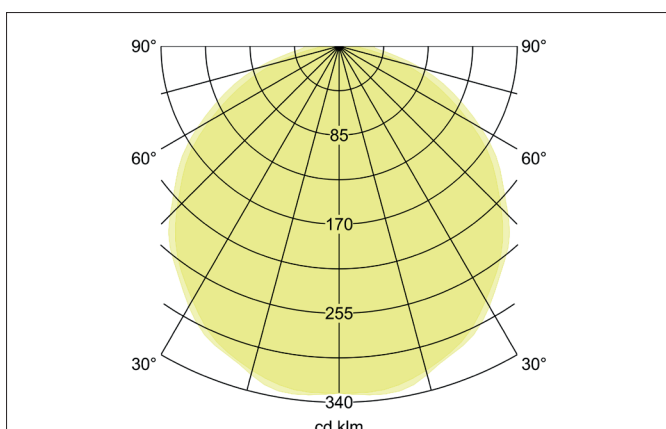

**BIRO CIRCLE LED surface luminaire, DALI dimmable**

Article no. 13690174

**Tender**

LED surface luminaire, DALI dimmable, Round. Luminaire diameter 600.0 mm, Hight 100.0 mm Weight 4.5 kg, with rotationssymmetrical, deep, wide distributed light intensity. Cover plastic, opal. Luminous flux 5.400 lm, Power 1 x 50 W, Light colour neutral white, Correlated color temperature (CCT) 4.000 K, Colour rendering index CRI > 80, Rated life time L70/B50 at 25 °C: 50.000 h, Rated life time L80/B50 at 25 °C: 50.000 h, Housing material: Aluminium / Steel / Plastic, Colour: White structure, Permissible ambient temperature (ta): -20 °C - +25 °C, Protection class (EN 61140): I, Degree of protection (DIN EN 60529): IP40. With electronic driver, DALI-DT6 dimmable.

Article data	
Article no.	13690174
GTIN	4251433938750
Series name	BIRO CIRCLE
Short description	LED surface luminaire, DALI dimmable
Material	Aluminium / Steel / Plastic
Colour	White
Type of surface	Structure
Shape	Round
Outer diameter	600 mm
Hight	100 mm
Scope of delivery	Incl. converter for connection to the 230-V mains voltage
Weight	4.500 kg
Conformance	CE, UKCA

**BIRO CIRCLE LED surface luminaire, DALI dimmable**

Article no. 13690174

Lighting technology	
Colour temperature	4.000 K
Light colour	White
Light output	Direct
Luminous flux	5,400 lm
System efficiency	108 lm/W
McAdam-Step	McAdam-Step 3
Colour rendering	CRI > 80
Reflector	Without
Beam angle	110°
Light sharing	Symmetric
Adjustable color temperature	No