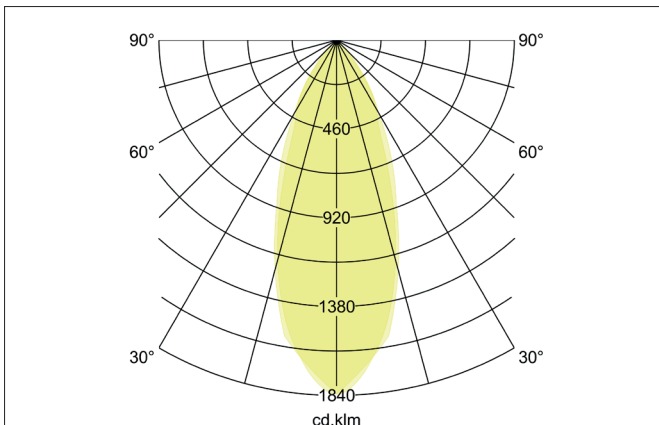

**TIRREL-S LED recessed spot set, on/off switchable**

Article no. 38144083

Light.  
For Generations.**Tender**

LED recessed spot set, on/off switchable, Square. Toolless ceiling installation by installation springs. Ceiling cut-out Ø 68 mm, Installation depth 50 mm, Length 82 mm, Width 82 mm, Weight 0,271 kg. Reflector silver with rotationssymmetrical, deep, wide distributed light intensity. optimal light distribution due to a glass transparent cover. Luminous flux 680 lm, Power 1 x 6 W, Light colour warm white, Correlated color temperature (CCT) 3.000 K, Colour rendering index CRI > 80, Housing material: Aluminium / Glass, Colour: Black, Permissible ambient temperature (ta): -20 °C - +25 °C, Protection class (EN 61140): II, Degree of protection (DIN EN 60529): IP20, .With electronic driver, on/off switchable.

**Product Benefits**

- LED recessed spot in square design made of solid aluminum.  
with LED module 6 W (3,000 K) and switchable converter.
- Ceiling cutout 68 mm, diameter 82 mm, installation depth 50 mm, IP20.
- Pivoting range 25°.
- Large color variation. Without visible snap ring.
- Classic, formally restrained design.
- In the same look also in GX5.3 or GU10 version and as a dimmable set (trailing-edge phase or DALI) and as a loudspeaker.
- In addition in the same surface structure and in the same color also available in round design.

Lighting technology	
Colour temperature	3.000 K
Light colour	White
Light output	Direct
Luminous flux	680 lm
System efficiency	113 lm/W
Colour rendering	CRI > 80
Reflector	High-gloss
Reflector colour	silver
Beam angle	38°
Light sharing	Symmetric
Adjustable color temperature	No