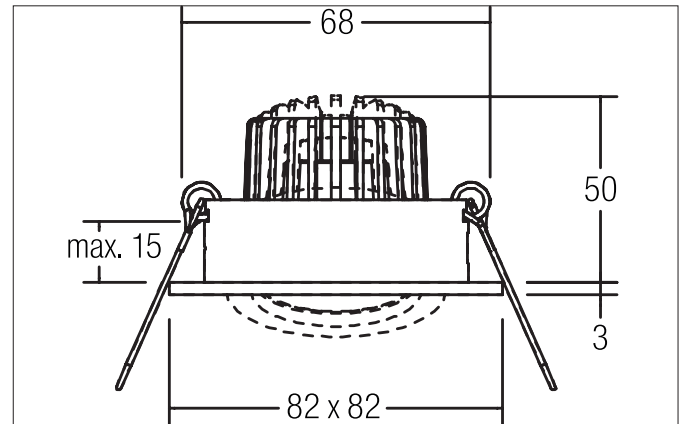

**TIRREL-S LED recessed spot set, on/off switchable**

Article no. 38144083

Light.  
For Generations.**Tender**

LED recessed spot set, on/off switchable, Square. Toolless ceiling installation by installation springs. Ceiling cut-out Ø 68 mm, Installation depth 50 mm, Length 82 mm, Width 82 mm, Weight 0,271 kg. Reflector silver with rotationssymmetrical, deep, wide distributed light intensity. optimal light distribution due to a glass transparent cover. Luminous flux 680 lm, Power 1 x 6 W, Light colour warm white, Correlated color temperature (CCT) 3.000 K, Colour rendering index CRI > 80, Housing material: Aluminium / Glass, Colour: Black, Permissible ambient temperature (ta): -20 °C - +25 °C, Protection class (EN 61140): II, Degree of protection (DIN EN 60529): IP20, .With electronic driver, on/off switchable.

**Product Benefits**

- LED recessed spot in square design made of solid aluminum.  
with LED module 6 W (3,000 K) and switchable converter.
- Ceiling cutout 68 mm, diameter 82 mm, installation depth 50 mm, IP20.
- Pivoting range 25°.
- Large color variation. Without visible snap ring.
- Classic, formally restrained design.
- In the same look also in GX5.3 or GU10 version and as a dimmable set (trailing-edge phase or DALI) and as a loudspeaker.
- In addition in the same surface structure and in the same color also available in round design.

**TIRREL-S LED recessed spot set, on/off switchable**

Article no. 38144083

Light.  
For Generations.

Article data	
Article no.	38144083
GTIN	4251433928089
Series name	TIRREL-S
Short description	LED recessed spot set, on/off switchable
Material	Aluminium / Glass
Colour	Black
Type of surface	Matt
Shape	Square
Built-in diameter	68 mm
Installation depth	50 mm
Length	82 mm
Width	82 mm
Hight	3 mm
Weight	0.271 kg
stamp	UKCA