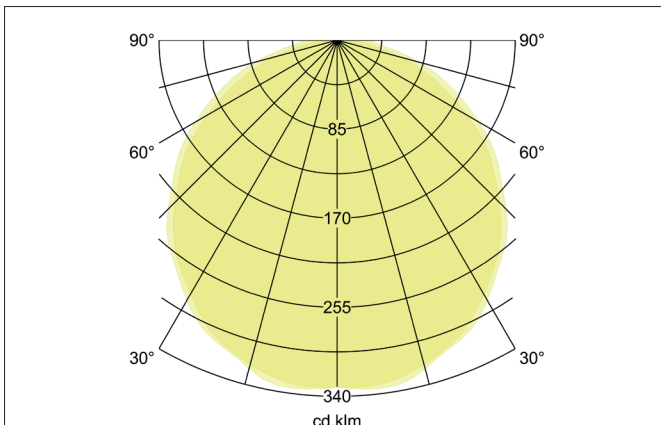

BIRO CIRCLE LED surface luminaire, DALI dimmable

Article no. 13691174

Tender

LED surface luminaire, DALI dimmable, Round. Luminaire diameter 750.0 mm, Hight 100.0 mm Weight 6.0 kg, with rotationssymmetrical, deep, wide distributed light intensity. Cover plastic, opal. Luminous flux 7.630 lm, Power 1 x 70 W, Light colour neutral white, Correlated color temperature (CCT) 4.000 K, Colour rendering index CRI > 80, Rated life time L70/B50 at 25 °C: 50.000 h, Rated life time L80/B50 at 25 °C: 50.000 h, Housing material: Aluminium / Steel / Plastic, Colour: White structure, Permissible ambient temperature (ta): -20 °C - +25 °C, Protection class (EN 61140): I, Degree of protection (DIN EN 60529): IP40. With electronic driver, DALI-DT6 dimmable.

Article data	
Article no.	13691174
GTIN	4251433940838
Series name	BIRO CIRCLE
Short description	LED surface luminaire, DALI dimmable
Material	Aluminium / Steel / Plastic
Colour	White
Type of surface	Structure
Shape	Round
Outer diameter	750 mm
Hight	100 mm
Scope of delivery	Incl. converter for connection to the 230-V mains voltage
Weight	6.000 kg
Conformance	CE, UKCA

BIRO CIRCLE LED surface luminaire, DALI dimmable

Article no. 13691174

Lighting technology	
Colour temperature	4.000 K
Light colour	White
Light output	Direct
Luminous flux	7,630 lm
System efficiency	109 lm/W
McAdam-Step	McAdam-Step 3
Colour rendering	CRI > 80
Reflector	Without
Beam angle	110°
Light sharing	Symmetric
Adjustable color temperature	No