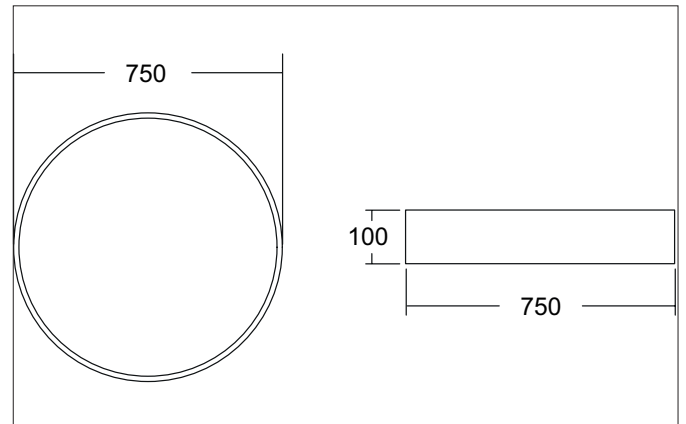

BIRO CIRCLE LED surface luminaire, DALI dimmable

Article no. 13691174

Tender

LED surface luminaire, DALI dimmable, Round. Luminaire diameter 750.0 mm, Hight 100.0 mm Weight 6.0 kg, with rotationssymmetrical, deep, wide distributed light intensity. Cover plastic, opal. Luminous flux 7.630 lm, Power 1 x 70 W, Light colour neutral white, Correlated color temperature (CCT) 4.000 K, Colour rendering index CRI > 80, Rated life time L70/B50 at 25 °C: 50.000 h, Rated life time L80/B50 at 25 °C: 50.000 h, Housing material: Aluminium / Steel / Plastic, Colour: White structure, Permissible ambient temperature (ta): -20 °C - +25 °C, Protection class (EN 61140): I, Degree of protection (DIN EN 60529): IP40. With electronic driver, DALI-DT6 dimmable.

Article data	
Article no.	13691174
GTIN	4251433940838
Series name	BIRO CIRCLE
Short description	LED surface luminaire, DALI dimmable
Material	Aluminium / Steel / Plastic
Colour	White
Type of surface	Structure
Shape	Round
Outer diameter	750 mm
Hight	100 mm
Scope of delivery	Incl. converter for connection to the 230-V mains voltage
Weight	6.000 kg
Conformance	CE, UKCA

Mounting technology	
Mounting method	Surface mounting
Place of installation	Ceiling-mounted
Adjustability	Not adjustable
Material cover	Plastic, opal

Packing data	
Gross weight	7 kg
Length of packaging	780 mm
Packaging width	780 mm
Packaging height	110 mm
Disposal at end of life	This product must not be disposed of with household waste. You are obliged, to dispose of such electrical waste separately. By disposing of electrical waste and other old or defective electronics separately, you support recycling or other forms of re-use. In that way you help to take care and to avoid that harmful substances get into the environment.