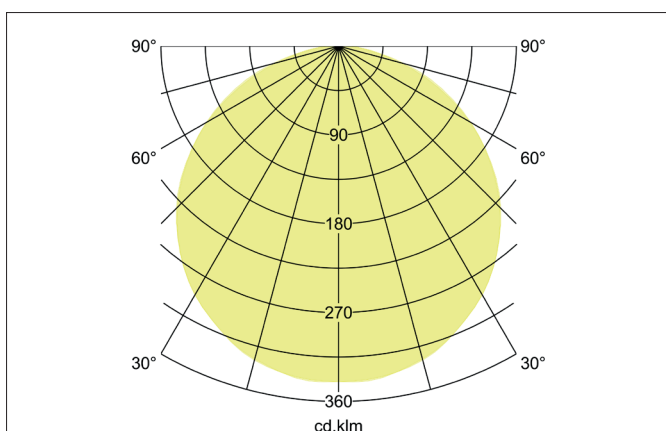

BIRO SQUARE LED surface luminaire, on/off switchable

Article no. 13700174

Light.
For Generations.**Tender**

LED surface luminaire, on/off switchable, Square. Luminaire length 600.0 mm, Luminaire width 600.0 mm, Hight 100.0 mm Weight 4.5 kg, with rotationssymmetrical, deep, wide distributed light intensity. Cover plastic, opal. Luminous flux 5.456 lm, Power 1 x 44 W, Light colour neutral white, Correlated color temprature (CCT) 4.000 K, Colour rendering index CRI > 80, Housing material: Aluminium / Steel / Plastic, Colour: White structure, Permissible ambient temperature (ta): -20 °C - +25 °C, Protection class (EN 61140): I, Degree of protection (DIN EN 60529): IP40. With electronic driver, on/off switchable.

Article data	
Article no.	13700174
GTIN	4251433943624
Series name	BIRO SQUARE
Short description	LED surface luminaire, on/off switchable
Material	Aluminium / Steel / Plastic
Colour	White
Type of surface	Structure
Shape	Square
Length	600 mm
Width	600 mm
Hight	100 mm
Scope of delivery	Incl. converter for connection to the 230-V mains voltage
Weight	4.500 kg
Conformance	CE, UKCA

BIRO SQUARE LED surface luminaire, on/off switchable

Article no. 13700174

Light.
For Generations.

Lighting technology	
Colour temperature	4.000 K
Light colour	White
Light output	Direct
Luminous flux	5,456 lm
System efficiency	124 lm/W
Colour rendering	CRI > 80
Reflector	Without
Beam angle	114°
Light sharing	Symmetric
Adjustable color temperature	No