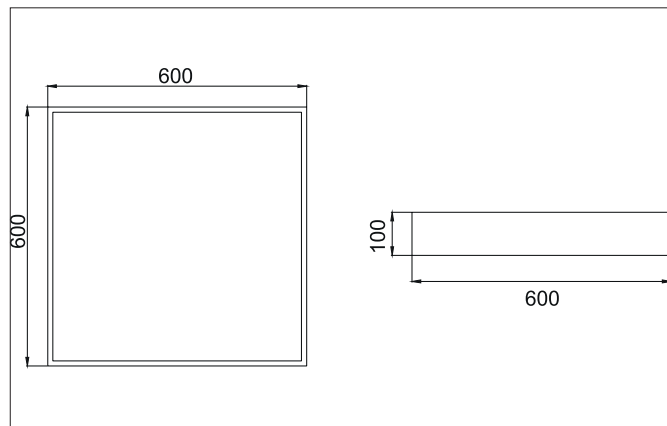

BIRO SQUARE LED surface luminaire, on/off switchable

Article no. 13700174

Light.
For Generations.**Tender**

LED surface luminaire, on/off switchable, Square. Luminaire length 600.0 mm, Luminaire width 600.0 mm, Hight 100.0 mm Weight 4.5 kg, with rotationssymmetrical, deep, wide distributed light intensity. Cover plastic, opal. Luminous flux 5.456 lm, Power 1 x 44 W, Light colour neutral white, Correlated color temprature (CCT) 4.000 K, Colour rendering index CRI > 80, Housing material: Aluminium / Steel / Plastic, Colour: White structure, Permissible ambient temperature (ta): -20 °C - +25 °C, Protection class (EN 61140): I, Degree of protection (DIN EN 60529): IP40. With electronic driver, on/off switchable.

Article data	
Article no.	13700174
GTIN	4251433943624
Series name	BIRO SQUARE
Short description	LED surface luminaire, on/off switchable
Material	Aluminium / Steel / Plastic
Colour	White
Type of surface	Structure
Shape	Square
Length	600 mm
Width	600 mm
Hight	100 mm
Scope of delivery	Incl. converter for connection to the 230-V mains voltage
Weight	4.500 kg
Conformance	CE, UKCA

Mounting technology	
Mounting method	Surface mounting
Place of installation	Ceiling-mounted
Adjustability	Not adjustable
Material cover	Plastic, opal

Packing data	
Gross weight	5.2 kg
Length of packaging	630 mm
Packaging width	630 mm
Packaging height	110 mm
Disposal at end of life	This product must not be disposed of with household waste. You are obliged, to dispose of such electrical waste separately. By disposing of electrical waste and other old or defective electronics separately, you support recycling or other forms of re-use. In that way you help to take care and to avoid that harmful substances get into the environment.