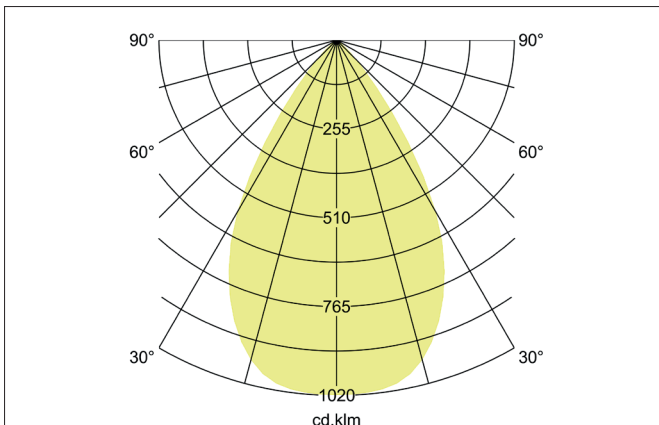

**ARTEMIS MINI LED recessed spotlight, on/off switchable**  
Article no. 88256173

Light.  
For Generations.

**Tender**

LED recessed spotlight, on/off switchable, Round. Ceiling cut-out Ø 138 mm, Installation depth 113 mm, Outer diameter 150 mm, Weight 0,900 kg, with rotationssymmetrical, deep, wide distributed light intensity. optimal light distribution due to a glass transparent cover. Luminous flux 3.519 lm, Power 1 x 27 W, Light colour warm white, Correlated color temprature (CCT) 3.000 K, Colour rendering index CRI > 90, Housing material: Aluminium, Colour: White structure, Permissible ambient temperature (ta): -20 °C - +25 °C, Protection class (EN 61140): II, Degree of protection (DIN EN 60529): IP20, .With electronic driver, on/off switchable.

Article data	
Article no.	88256173
GTIN	4251433973430
Series name	ARTEMIS MINI
Short description	LED recessed spotlight, on/off switchable
Material	Aluminium
Colour	White
Type of surface	Structure
Shape	Round
Outer diameter	150 mm
Built-in diameter	138 mm
Installation depth	113 mm
Weight	0.900 kg