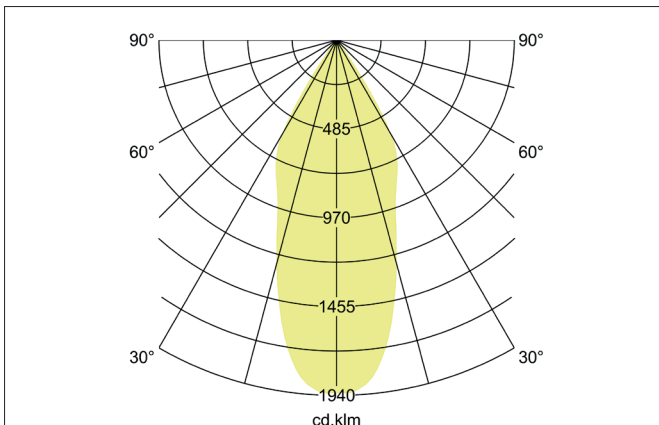

ARTEMIS MAXI LED recessed spotlight, DALI
Article no. 88274173DA

Light.
For Generations.

Tender

LED recessed spotlight, DALI, Round. Ceiling cut-out Ø 170 mm, Installation depth 136 mm, Outer diameter 182 mm, Weight 1,720 kg, with rotationssymmetrical, deep, wide distributed light intensity. optimal light distribution due to a glass transparent cover. Luminous flux 5.264 lm, Power 1 x 41,5 W, Light colour warm white, Correlated color temperature (CCT) 3.000 K, Colour rendering index CRI > 90, Housing material: Aluminium, Colour: White structure, Permissible ambient temperature (ta): -20 °C - +25 °C, Protection class (EN 61140): II, Degree of protection (DIN EN 60529): IP20, .With electronic driver, DALI dimmable.

Article data	
Article no.	88274173DA
GTIN	4251433983262
Series name	ARTEMIS MAXI
Short description	LED recessed spotlight, DALI
Material	Aluminium
Colour	White
Type of surface	Structure
Shape	Round
Outer diameter	182 mm
Built-in diameter	170 mm
Installation depth	136 mm
Weight	1.720 kg