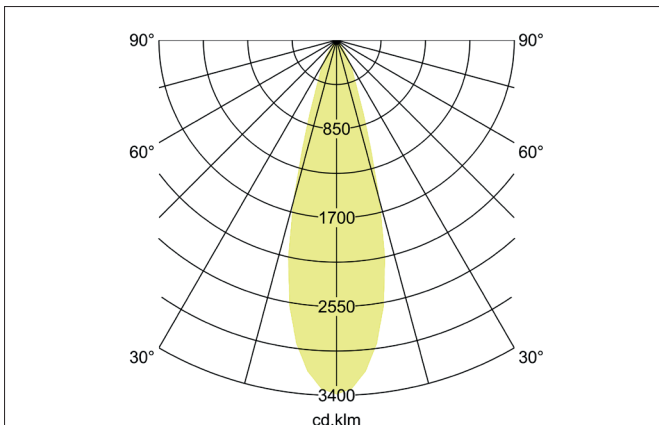

**ARTEMIS MAXI LED recessed spotlight, on/off switchable**

Article no. 88273173

Light.  
For Generations.**Tender**

LED recessed spotlight, on/off switchable, Round. Ceiling cut-out Ø 170 mm, Installation depth 136 mm, Outer diameter 182 mm, Weight 1,300 kg, with rotationssymmetrical, deep, wide distributed light intensity. optimal light distribution due to a glass transparent cover. Luminous flux 5.316 lm, Power 1 x 41,5 W, Light colour warm white, Correlated color temperature (CCT) 3.000 K, Colour rendering index CRI > 90, Housing material: Aluminium, Colour: White structure, Permissible ambient temperature (ta): -20 °C - +25 °C, Protection class (EN 61140): II, Degree of protection (DIN EN 60529): IP20, .With electronic driver, on/off switchable.

Article data	
Article no.	88273173
GTIN	4251433973614
Series name	ARTEMIS MAXI
Short description	LED recessed spotlight, on/off switchable
Material	Aluminium
Colour	White
Type of surface	Structure
Shape	Round
Outer diameter	182 mm
Built-in diameter	170 mm
Installation depth	136 mm
Weight	1.300 kg