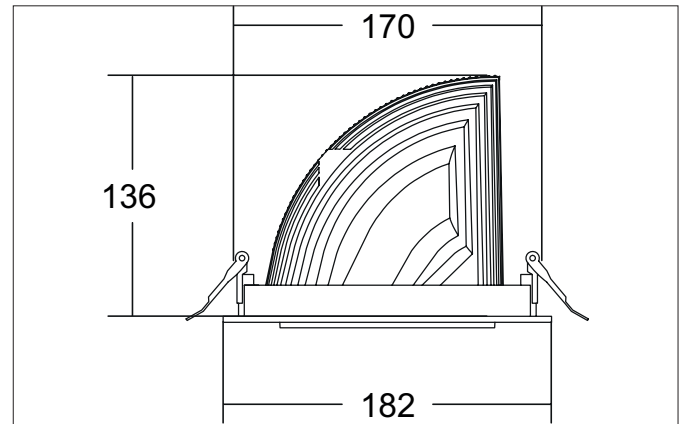

**ARTEMIS MAXI LED recessed spotlight, on/off switchable**

Article no. 88273173

Light.  
For Generations.**Tender**

LED recessed spotlight, on/off switchable, Round. Ceiling cut-out Ø 170 mm, Installation depth 136 mm, Outer diameter 182 mm, Weight 1,300 kg, with rotationssymmetrical, deep, wide distributed light intensity. optimal light distribution due to a glass transparent cover. Luminous flux 5.316 lm, Power 1 x 41,5 W, Light colour warm white, Correlated color temperature (CCT) 3.000 K, Colour rendering index CRI > 90, Housing material: Aluminium, Colour: White structure, Permissible ambient temperature (ta): -20 °C - +25 °C, Protection class (EN 61140): II, Degree of protection (DIN EN 60529): IP20, .With electronic driver, on/off switchable.

Article data	
Article no.	88273173
GTIN	4251433973614
Series name	ARTEMIS MAXI
Short description	LED recessed spotlight, on/off switchable
Material	Aluminium
Colour	White
Type of surface	Structure
Shape	Round
Outer diameter	182 mm
Built-in diameter	170 mm
Installation depth	136 mm
Weight	1.300 kg

**ARTEMIS MAXI LED recessed spotlight, on/off switchable**

Article no. 88273173

Light.  
For Generations.

Lighting technology	
Colour temperature	3.000 K
Light colour	White
Light output	Direct
Luminous flux	5,316 lm
System efficiency	128 lm/W
Colour rendering	CRI > 90
Reflector	High-gloss
Beam angle	30°
Light sharing	Symmetric

Packing data	
Gross weight	1.37 kg
Length of packaging	182 mm
Packaging width	182 mm
Packaging height	136 mm
Disposal at end of life	This product must not be disposed of with household waste. You are obliged, to dispose of such electrical waste separately. By disposing of electrical waste and other old or defective electronics separately, you support recycling or other forms of re-use. In that way you help to take care and to avoid that harmful substances get into the environment.