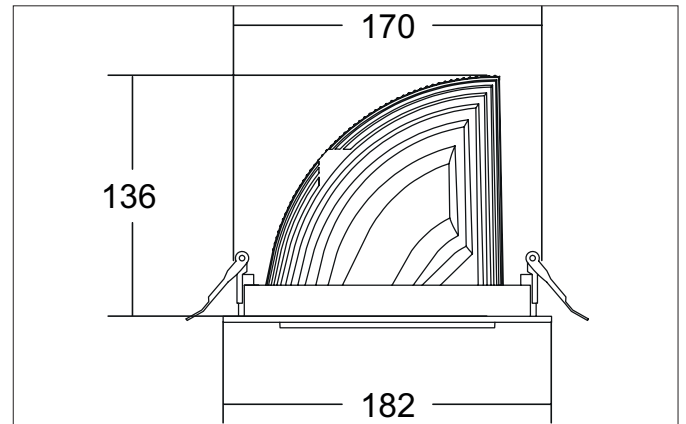

ARTEMIS MAXI LED recessed spotlight, on/off switchable

Article no. 88274173

Light.
For Generations.**Tender**

LED recessed spotlight, on/off switchable, Round. Ceiling cut-out Ø 170 mm, Installation depth 136 mm, Outer diameter 182 mm, Weight 1,300 kg, with rotationssymmetrical, deep, wide distributed light intensity. optimal light distribution due to a glass transparent cover. Luminous flux 5.264 lm, Power 1 x 41,5 W, Light colour warm white, Correlated color temperature (CCT) 3.000 K, Colour rendering index CRI > 90, Housing material: Aluminium, Colour: White structure, Permissible ambient temperature (ta): -20 °C - +25 °C, Protection class (EN 61140): II, Degree of protection (DIN EN 60529): IP20, .With electronic driver, on/off switchable.

Article data	
Article no.	88274173
GTIN	4251433973621
Series name	ARTEMIS MAXI
Short description	LED recessed spotlight, on/off switchable
Material	Aluminium
Colour	White
Type of surface	Structure
Shape	Round
Outer diameter	182 mm
Built-in diameter	170 mm
Installation depth	136 mm
Weight	1.300 kg

Packing data	
Gross weight	1.37 kg
Length of packaging	182 mm
Packaging width	182 mm
Packaging height	136 mm
Disposal at end of life	This product must not be disposed of with household waste. You are obliged, to dispose of such electrical waste separately. By disposing of electrical waste and other old or defective electronics separately, you support recycling or other forms of re-use. In that way you help to take care and to avoid that harmful substances get into the environment.