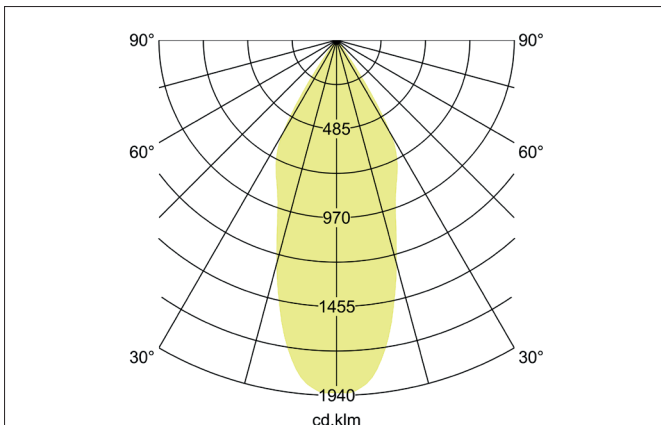

ARTEMIS MAXI LED recessed spotlight, on/off switchable

Article no. 88274173

Light.
For Generations.**Tender**

LED recessed spotlight, on/off switchable, Round. Ceiling cut-out Ø 170 mm, Installation depth 136 mm, Outer diameter 182 mm, Weight 1,300 kg, with rotationssymmetrical, deep, wide distributed light intensity. optimal light distribution due to a glass transparent cover. Luminous flux 5.264 lm, Power 1 x 41,5 W, Light colour warm white, Correlated color temperature (CCT) 3.000 K, Colour rendering index CRI > 90, Housing material: Aluminium, Colour: White structure, Permissible ambient temperature (ta): -20 °C - +25 °C, Protection class (EN 61140): II, Degree of protection (DIN EN 60529): IP20, .With electronic driver, on/off switchable.

Article data	
Article no.	88274173
GTIN	4251433973621
Series name	ARTEMIS MAXI
Short description	LED recessed spotlight, on/off switchable
Material	Aluminium
Colour	White
Type of surface	Structure
Shape	Round
Outer diameter	182 mm
Built-in diameter	170 mm
Installation depth	136 mm
Weight	1.300 kg