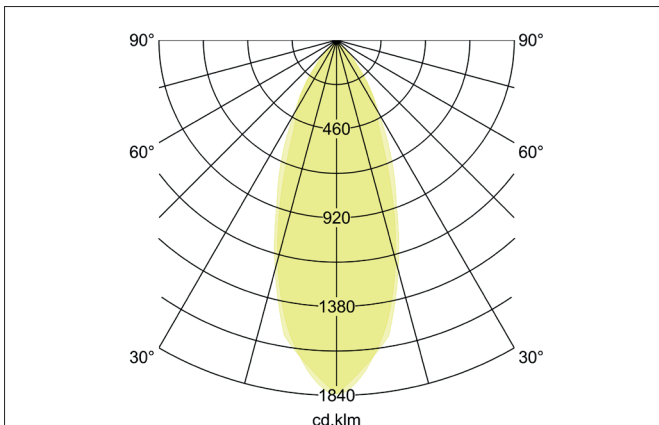

CARYL LED recessed spot set, on/off switchable

Article no. 38303073

Light.
For Generations.**Tender**

LED recessed spot set, on/off switchable, Round. Toolless ceiling installation by installation springs. Ceiling cut-out Ø 68 mm, Installation depth 50 mm, Outer diameter 82 mm, Weight 0,178 kg. Reflector silver with rotationssymmetrical, deep, wide distributed light intensity. optimal light distribution due to a glass transparent cover. Luminous flux 680 lm, Power 1 x 6 W, Light colour warm white, Correlated color temperature (CCT) 3.000 K, Colour rendering index CRI > 80, Housing material: Aluminium / Glass, Colour: White, Permissible ambient temperature (ta): -20 °C - +25 °C, Protection class (EN 61140): II, Degree of protection (DIN EN 60529): IP20, .With electronic driver, on/off switchable.

Article data	
Article no.	38303073
GTIN	4251433909033
Series name	CARYL
Short description	LED recessed spot set, on/off switchable
Material	Aluminium / Glass
Colour	White
Type of surface	Glossy
Shape	Round
Outer diameter	82 mm
Built-in diameter	68 mm
Installation depth	50 mm
Height	4 mm
Weight	0.178 kg
stamp	UKCA

CARYL LED recessed spot set, on/off switchable

Article no. 38303073

Light.
For Generations.

Lighting technology	
Colour temperature	3.000 K
Light colour	White
Light output	Direct
Luminous flux	680 lm
System efficiency	113 lm/W
Colour rendering	CRI > 80
Reflector	High-gloss
Reflector colour	silver
Beam angle	38°
Light sharing	Symmetric
Adjustable color temperature	No

Operating technology of the luminaire	
Article No. of used light source	12924003
Hight	40 mm
Diameter	50 mm
Lamp holder	Plug&Play
Power	6 W
Voltage type	DC
Current	350 mA
Lamp	LED
Protection class	III
Degree of protection	IP20