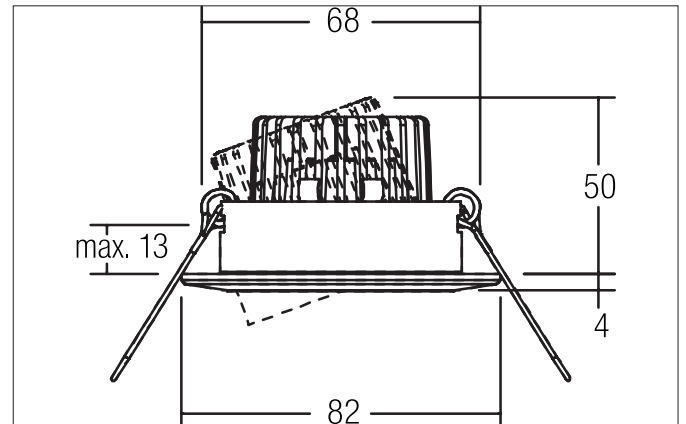

CARYL LED recessed spot set, on/off switchable

Article no. 38303073

Light.
For Generations.**Tender**

LED recessed spot set, on/off switchable, Round. Toolless ceiling installation by installation springs. Ceiling cut-out Ø 68 mm, Installation depth 50 mm, Outer diameter 82 mm, Weight 0,178 kg. Reflector silver with rotationssymmetrical, deep, wide distributed light intensity. optimal light distribution due to a glass transparent cover. Luminous flux 680 lm, Power 1 x 6 W, Light colour warm white, Correlated color temperature (CCT) 3.000 K, Colour rendering index CRI > 80, Housing material: Aluminium / Glass, Colour: White, Permissible ambient temperature (ta): -20 °C - +25 °C, Protection class (EN 61140): II, Degree of protection (DIN EN 60529): IP20, .With electronic driver, on/off switchable.

Article data	
Article no.	38303073
GTIN	4251433909033
Series name	CARYL
Short description	LED recessed spot set, on/off switchable
Material	Aluminium / Glass
Colour	White
Type of surface	Glossy
Shape	Round
Outer diameter	82 mm
Built-in diameter	68 mm
Installation depth	50 mm
Height	4 mm
Weight	0.178 kg
stamp	UKCA

CARYL LED recessed spot set, on/off switchable

Article no. 38303073

Light.
For Generations.

Lighting technology	
Colour temperature	3.000 K
Light colour	White
Light output	Direct
Luminous flux	680 lm
System efficiency	113 lm/W
Colour rendering	CRI > 80
Reflector	High-gloss
Reflector colour	silver
Beam angle	38°
Light sharing	Symmetric
Adjustable color temperature	No

Operating technology of the luminaire	
Article No. of used light source	12924003
Hight	40 mm
Diameter	50 mm
Lamp holder	Plug&Play
Power	6 W
Voltage type	DC
Current	350 mA
Lamp	LED
Protection class	III
Degree of protection	IP20