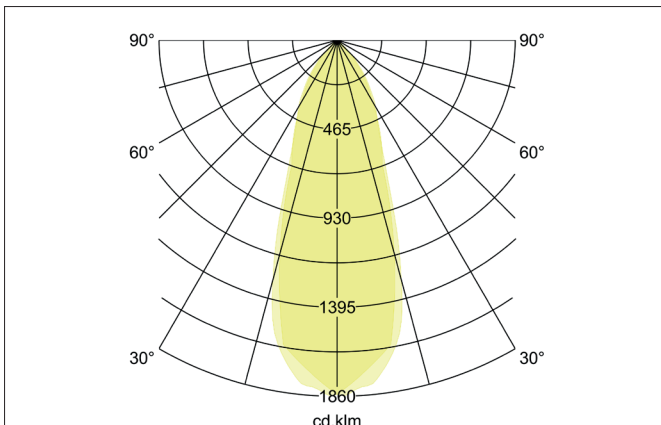

SEVEN-S LED recessed spot set, on/off switchable

Article no. 38364073

Tender

Square LED recessed spotlight set, switchable, tool-free ceiling installation using installation springs. Ceiling cut-out Ø 68 mm, installation depth 38 mm, length 82 mm, width 82 mm, weight 0.140 kg, silver reflector with rotationally symmetrical narrow-wide beam light distribution. Transparent plastic cover, rated luminous flux 740 lm, rated wattage 1 x 7 W, warm white light color, most similar color temperature (CCT) 3,000 K, general color rendering index CRI > 80, service life L70/B50 at 25 °C: 50,000 h, housing material: aluminum / polycarbonate, color: white, permissible ambient temperature (ta): -20 °C - +25 °C, protection class (EN 61140): II, degree of protection (DIN EN 60529): IP20. With electronic control gear, switchable with integrated strain relief.

Product Benefits

- Square recessed spotlight made of solid aluminum with polycarbonate cover.
- Easy and tool-free mounting.
- CRI > 80.
- Low mounting depth 38 mm, length 82 mm, width 82 mm, Ceiling cut-out 68 mm.
- Ceiling thickness maximum 13 mm.
- Large article variance in terms of housing color and color temperature.
- Switchable set - alternatively available in version for 350 mA and as dimmable (trailing-edge phase dimmer) set available.
- Alternatively available in round design.

SEVEN-S LED recessed spot set, on/off switchable

Article no. 38364073

Article data	
Article no.	38364073
GTIN	4251433919094
Series name	SEVEN-S
Short description	LED recessed spot set, on/off switchable
Material	Aluminium / Polycarbonate
Colour	White
Type of surface	Matt
Shape	Square
Built-in diameter	68 mm
Installation depth	38 mm
Length	82 mm
Width	82 mm
Hight	3 mm
Weight	0.140 kg
stamp	MM
Conformance	CE, UKCA