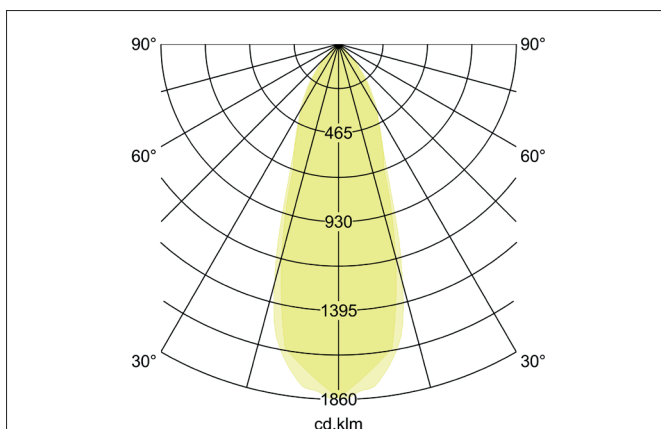

**SEVEN-S LED recessed spot set, on/off switchable**

Article no. 38364073

Light.  
For Generations.**Tender**

LED recessed spot set, on/off switchable, Square. Toolless ceiling installation by installation springs. Ceiling cut-out Ø 68 mm, Installation depth 38 mm, Length 82 mm, Width 82 mm, Weight 0,140 kg. Reflector silver with rotationssymmetrical, deep, wide distributed light intensity. optimal light distribution due to a plastic, transparent cover. Luminous flux 740 lm, Power 1 x 7 W, Light colour warm white, Correlated color temperature (CCT) 3.000 K, Colour rendering index CRI > 80, Rated life time L70/B50 at 25 °C: 50.000 h, Housing material: Aluminium / Polycarbonate, Colour: White, Permissible ambient temperature (ta): -20 °C - +25 °C, Protection class (EN 61140): II, Degree of protection (DIN EN 60529): IP20, .With electronic driver, on/off switchable with integrated strain relief.

**Product Benefits**

- Square recessed spotlight made of solid aluminum with polycarbonate cover.
- Easy and tool-free mounting.
- CRI > 80.
- Low mounting depth 38 mm, length 82 mm, width 82 mm, Ceiling cut-out 68 mm.
- Ceiling thickness maximum 13 mm.
- Large article variance in terms of housing color and color temperature.
- Switchable set - alternatively available in version for 350 mA and as dimmable (trailing-edge phase dimmer) set available.
- Alternatively available in round design.

Lighting technology	
Colour temperature	3.000 K
Light colour	White
Light output	Direct
Luminous flux	740 lm
System efficiency	106 lm/W
Colour rendering	CRI > 80
Reflector	High-gloss
Reflector colour	silver
Beam angle	38°
Light sharing	Symmetric
Adjustable color temperature	No