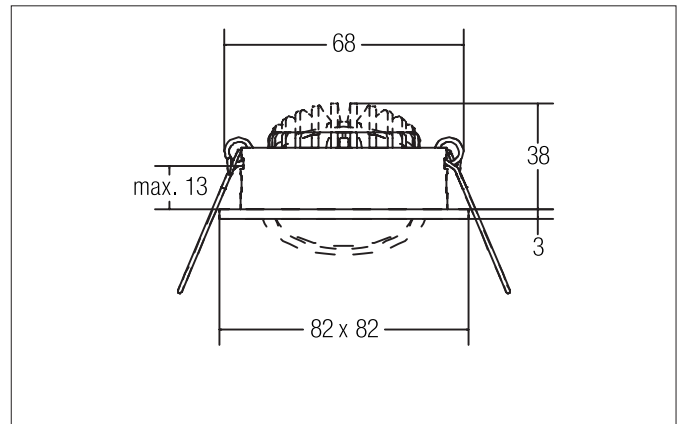

**SEVEN-S LED recessed spot set, on/off switchable**

Article no. 38364073

Light.  
For Generations.**Tender**

LED recessed spot set, on/off switchable, Square. Toolless ceiling installation by installation springs. Ceiling cut-out Ø 68 mm, Installation depth 38 mm, Length 82 mm, Width 82 mm, Weight 0,140 kg. Reflector silver with rotationssymmetrical, deep, wide distributed light intensity. optimal light distribution due to a plastic, transparent cover. Luminous flux 740 lm, Power 1 x 7 W, Light colour warm white, Correlated color temperature (CCT) 3.000 K, Colour rendering index CRI > 80, Rated life time L70/B50 at 25 °C: 50.000 h, Housing material: Aluminium / Polycarbonate, Colour: White, Permissible ambient temperature (ta): -20 °C - +25 °C, Protection class (EN 61140): II, Degree of protection (DIN EN 60529): IP20, .With electronic driver, on/off switchable with integrated strain relief.

**Product Benefits**

- Square recessed spotlight made of solid aluminum with polycarbonate cover.
- Easy and tool-free mounting.
- CRI > 80.
- Low mounting depth 38 mm, length 82 mm, width 82 mm, Ceiling cut-out 68 mm.
- Ceiling thickness maximum 13 mm.
- Large article variance in terms of housing color and color temperature.
- Switchable set - alternatively available in version for 350 mA and as dimmable (trailing-edge phase dimmer) set available.
- Alternatively available in round design.

**SEVEN-S LED recessed spot set, on/off switchable**

Article no. 38364073

Light.  
For Generations.

Article data	
Article no.	38364073
GTIN	4251433919094
Series name	SEVEN-S
Short description	LED recessed spot set, on/off switchable
Material	Aluminium / Polycarbonate
Colour	White
Type of surface	Matt
Shape	Square
Built-in diameter	68 mm
Installation depth	38 mm
Length	82 mm
Width	82 mm
Hight	3 mm
Weight	0.140 kg
stamp	MM, UKCA
Conformance	CE, UKCA