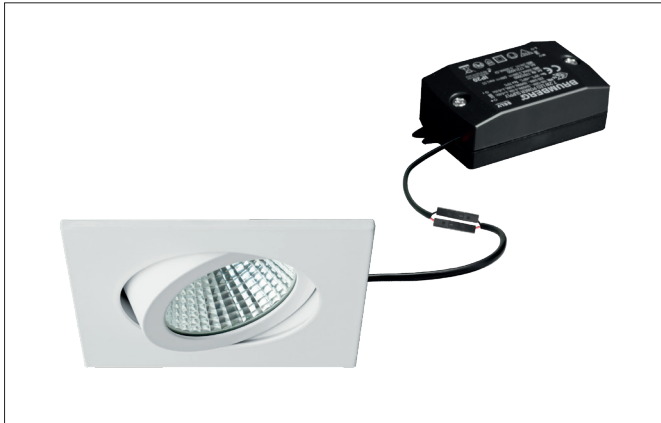

**SEVEN-S LED recessed spot set, on/off switchable**

Article no. 38364073

Light.  
For Generations.**Tender**

LED recessed spot set, on/off switchable, Square. Toolless ceiling installation by installation springs. Ceiling cut-out Ø 68 mm, Installation depth 38 mm, Length 82 mm, Width 82 mm, Weight 0,140 kg. Reflector silver with rotationssymmetrical, deep, wide distributed light intensity. optimal light distribution due to a plastic, transparent cover. Luminous flux 740 lm, Power 1 x 7 W, Light colour warm white, Correlated color temperature (CCT) 3.000 K, Colour rendering index CRI > 80, Rated life time L70/B50 at 25 °C: 50.000 h, Housing material: Aluminium / Polycarbonate, Colour: White, Permissible ambient temperature (ta): -20 °C - +25 °C, Protection class (EN 61140): II, Degree of protection (DIN EN 60529): IP20, .With electronic driver, on/off switchable with integrated strain relief.

**Product Benefits**

- Square recessed spotlight made of solid aluminum with polycarbonate cover.
- Easy and tool-free mounting.
- CRI > 80.
- Low mounting depth 38 mm, length 82 mm, width 82 mm, Ceiling cut-out 68 mm.
- Ceiling thickness maximum 13 mm.
- Large article variance in terms of housing color and color temperature.
- Switchable set - alternatively available in version for 350 mA and as dimmable (trailing-edge phase dimmer) set available.
- Alternatively available in round design.

**SEVEN-S LED recessed spot set, on/off switchable**

Article no. 38364073

Light.  
For Generations.

Article data	
Article no.	38364073
GTIN	4251433919094
Series name	SEVEN-S
Short description	LED recessed spot set, on/off switchable
Material	Aluminium / Polycarbonate
Colour	White
Type of surface	Matt
Shape	Square
Built-in diameter	68 mm
Installation depth	38 mm
Length	82 mm
Width	82 mm
Hight	3 mm
Weight	0.140 kg
stamp	MM, UKCA
Conformance	CE, UKCA