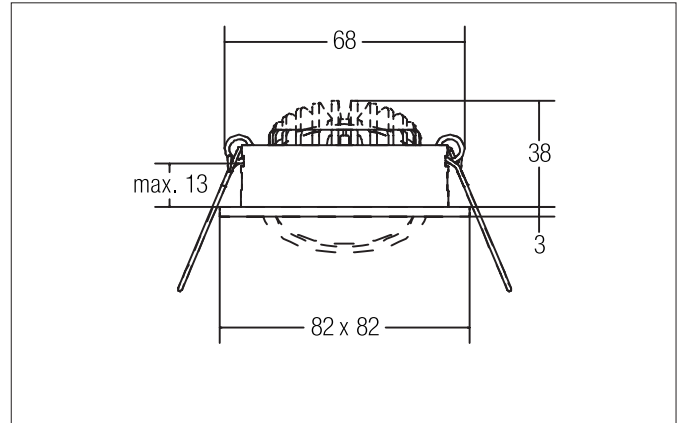

SEVEN-S LED recessed spot set, on/off switchable

Article no. 38364073

Tender

Square LED recessed spotlight set, switchable, tool-free ceiling installation using installation springs. Ceiling cut-out Ø 68 mm, installation depth 38 mm, length 82 mm, width 82 mm, weight 0.140 kg, silver reflector with rotationally symmetrical narrow-wide beam light distribution. Transparent plastic cover, rated luminous flux 740 lm, rated wattage 1 x 7 W, warm white light color, most similar color temperature (CCT) 3,000 K, general color rendering index CRI > 80, service life L70/B50 at 25 °C: 50,000 h, housing material: aluminum / polycarbonate, color: white, permissible ambient temperature (ta): -20 °C - +25 °C, protection class (EN 61140): II, degree of protection (DIN EN 60529): IP20. With electronic control gear, switchable with integrated strain relief.

Product Benefits

- Square recessed spotlight made of solid aluminum with polycarbonate cover.
- Easy and tool-free mounting.
- CRI > 80.
- Low mounting depth 38 mm, length 82 mm, width 82 mm, Ceiling cut-out 68 mm.
- Ceiling thickness maximum 13 mm.
- Large article variance in terms of housing color and color temperature.
- Switchable set - alternatively available in version for 350 mA and as dimmable (trailing-edge phase dimmer) set available.
- Alternatively available in round design.

SEVEN-S LED recessed spot set, on/off switchable

Article no. 38364073

Article data	
Article no.	38364073
GTIN	4251433919094
Series name	SEVEN-S
Short description	LED recessed spot set, on/off switchable
Material	Aluminium / Polycarbonate
Colour	White
Type of surface	Matt
Shape	Square
Built-in diameter	68 mm
Installation depth	38 mm
Length	82 mm
Width	82 mm
Hight	3 mm
Weight	0.140 kg
stamp	MM
Conformance	CE, UKCA

Optional accessories	
Article no.:	83330000
Connection box	230 V AC, 3-pole
Dimensions:	80 mm x 41 mm x 34 mm
	https://www.brumberg.com/fileadmin/products/Datenblatt_83330000_2021_DE.pdf