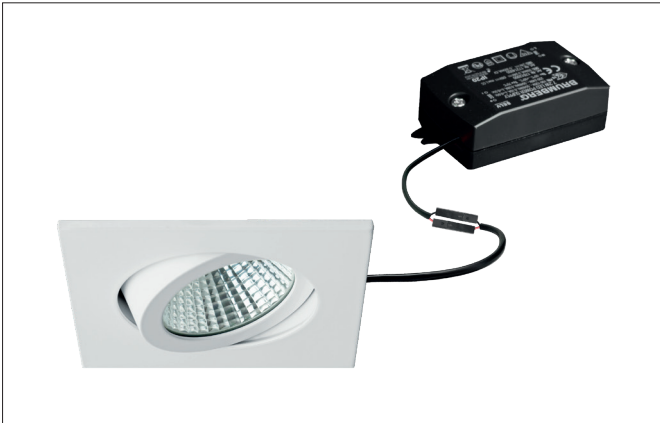

SEVEN-S LED recessed spot set, on/off switchable

Article no. 38364073

Tender

Square LED recessed spotlight set, switchable, tool-free ceiling installation using installation springs. Ceiling cut-out Ø 68 mm, installation depth 38 mm, length 82 mm, width 82 mm, weight 0.140 kg, silver reflector with rotationally symmetrical narrow-wide beam light distribution. Transparent plastic cover, rated luminous flux 740 lm, rated wattage 1 x 7 W, warm white light color, most similar color temperature (CCT) 3,000 K, general color rendering index CRI > 80, service life L70/B50 at 25 °C: 50,000 h, housing material: aluminum / polycarbonate, color: white, permissible ambient temperature (ta): -20 °C - +25 °C, protection class (EN 61140): II, degree of protection (DIN EN 60529): IP20. With electronic control gear, switchable with integrated strain relief.

Product Benefits

- Square recessed spotlight made of solid aluminum with polycarbonate cover.
- Easy and tool-free mounting.
- CRI > 80.
- Low mounting depth 38 mm, length 82 mm, width 82 mm, Ceiling cut-out 68 mm.
- Ceiling thickness maximum 13 mm.
- Large article variance in terms of housing color and color temperature.
- Switchable set - alternatively available in version for 350 mA and as dimmable (trailing-edge phase dimmer) set available.
- Alternatively available in round design.

SEVEN-S LED recessed spot set, on/off switchable

Article no. 38364073

Article data	
Article no.	38364073
GTIN	4251433919094
Series name	SEVEN-S
Short description	LED recessed spot set, on/off switchable
Material	Aluminium / Polycarbonate
Colour	White
Type of surface	Matt
Shape	Square
Built-in diameter	68 mm
Installation depth	38 mm
Length	82 mm
Width	82 mm
Hight	3 mm
Weight	0.140 kg
stamp	MM
Conformance	CE, UKCA