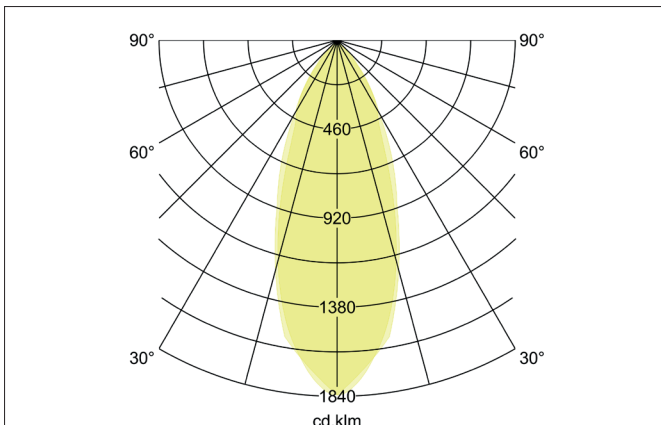

**TIRREL-R LED recessed spot set, DALI dimmable, incl. connection box**

Article no. 41443083

**Tender**

Round LED recessed spotlight set, DALI dimmable, with connection box, tool-free ceiling installation using installation springs. Ceiling cut-out Ø 68 mm, installation depth 50 mm, outer diameter 82 mm, weight 0.277 kg, silver reflector with rotationally symmetrical deep-wide beam light distribution. Cover glass transparent, rated luminous flux 730 lm, rated wattage 1 x 6 W, light color warm white, most similar color temperature (CCT) 3,000 K, general color rendering index CRI > 80, housing material: aluminum / glass / plastic, color: black, permissible ambient temperature (ta): -20 °C - +25 °C, protection class (EN 61140): II, degree of protection (DIN EN 60529): IP20. With electronic control gear, DALI-2 dimmable.

**Product Benefits**

- LED recessed spotlight in round design made of solid aluminum with LED module 6 W (3.000 K) and dimmable DALI converter WITHOUT glow-in-the-dark effect.
- Ceiling cut-out 68 mm, diameter 82 mm, installation depth 50 mm, IP20.
- Swivel range 25°.
- Large color variation. Without visible snap ring.
- Classic, formally restrained design.
- In the same optics also in GX5.3 or GU10 version and as a dimmable Set phase section or DALI and as a loudspeaker version.
- In addition, in the same surface structure and in the same color also available in square version.

Lighting technology	
Colour temperature	3.000 K
Light output	Direct
Luminous flux	730 lm
System efficiency	122 lm/W
Colour rendering	CRI > 80
Reflector	Faceted
Reflector colour	silver
Beam angle	38°
Light sharing	Symmetric
Adjustable color temperature	No