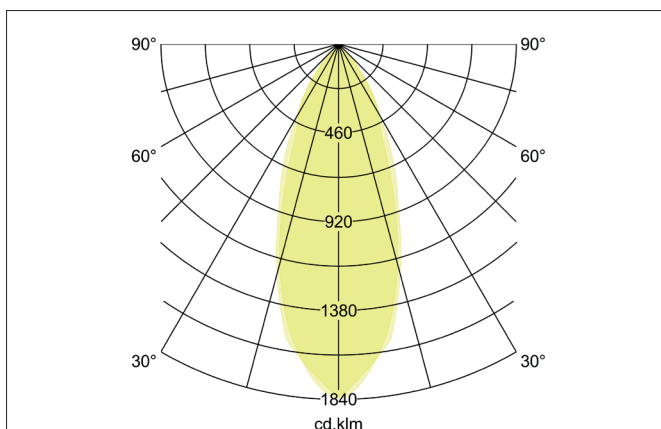

**TIRREL-R LED recessed spot set, DALI dimmable, incl. connection****box**

Article no. 41443083

Light.  
For Generations.**Tender**

LED recessed spot set, DALI dimmable, incl. connection box, Round. Toolless ceiling installation by installation springs. Ceiling cut-out Ø 68 mm, Installation depth 50 mm, Outer diameter 82 mm, Weight 0,277 kg, Reflector silver with rotationssymmetrical, deep, wide distributed light intensity. optimal light distribution due to a glass transparent cover. Luminous flux 680 lm, Power 1 x 6 W, Light colour warm white, Correlated color temperature (CCT) 3.000 K, Colour rendering index CRI > 80, Housing material: Aluminium / Glass / Plastic, Colour: Black, Permissible ambient temperature (ta): -20 °C - +25 °C, Protection class (EN 61140): II, Degree of protection (DIN EN 60529): IP20, .With electronic driver, DALI-2 dimmable.

**Product Benefits**

- LED recessed spotlight in round design made of solid aluminum with LED module 6 W (3.000 K) and dimmable DALI converter WITHOUT glow-in-the-dark effect.
- Ceiling cut-out 68 mm, diameter 82 mm, installation depth 50 mm, IP20.
- Swivel range 25°.
- Large color variation. Without visible snap ring.
- Classic, formally restrained design.
- In the same optics also in GX5.3 or GU10 version and as a dimmable Set phase section or DALI and as a loudspeaker version.
- In addition, in the same surface structure and in the same color also available in square version.

Lighting technology	
Colour temperature	3.000 K
Light output	Direct
Luminous flux	680 lm
System efficiency	113 lm/W
Colour rendering	CRI > 80
Reflector	High-gloss
Reflector colour	silver
Beam angle	38°
Light sharing	Symmetric
Adjustable color temperature	No