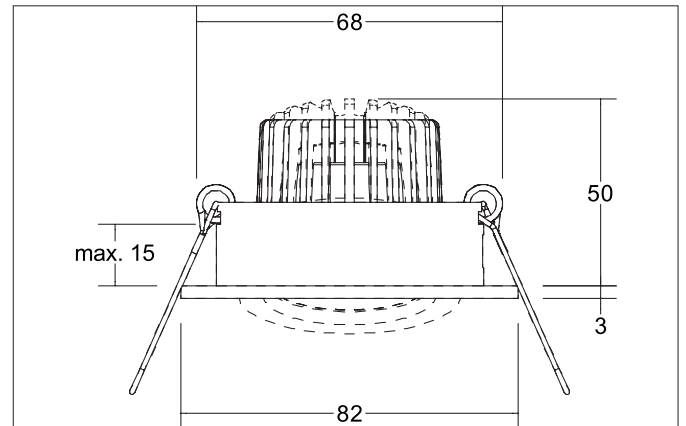

**TIRREL-R LED recessed spot set, DALI dimmable, incl. connection box**

Article no. 41443083

**Tender**

Round LED recessed spotlight set, DALI dimmable, with connection box, tool-free ceiling installation using installation springs. Ceiling cut-out Ø 68 mm, installation depth 50 mm, outer diameter 82 mm, weight 0.277 kg, silver reflector with rotationally symmetrical deep-wide beam light distribution. Cover glass transparent, rated luminous flux 730 lm, rated wattage 1 x 6 W, light color warm white, most similar color temperature (CCT) 3,000 K, general color rendering index CRI > 80, housing material: aluminum / glass / plastic, color: black, permissible ambient temperature (ta): -20 °C - +25 °C, protection class (EN 61140): II, degree of protection (DIN EN 60529): IP20. With electronic control gear, DALI-2 dimmable.

**Product Benefits**

- LED recessed spotlight in round design made of solid aluminum with LED module 6 W (3.000 K) and dimmable DALI converter WITHOUT glow-in-the-dark effect.
- Ceiling cut-out 68 mm, diameter 82 mm, installation depth 50 mm, IP20.
- Swivel range 25°.
- Large color variation. Without visible snap ring.
- Classic, formally restrained design.
- In the same optics also in GX5.3 or GU10 version and as a dimmable Set phase section or DALI and as a loudspeaker version.
- In addition, in the same surface structure and in the same color also available in square version.

**TIRREL-R LED recessed spot set, DALI dimmable, incl. connection box**

Article no. 41443083

Article data	
Article no.	41443083
GTIN	4251433949138
Series name	TIRREL-R
Short description	LED recessed spot set, DALI dimmable, incl. connection box
Material	Aluminium / Glass / Plastic
Colour	Black
Type of surface	Matt
Shape	Round
Outer diameter	82 mm
Built-in diameter	68 mm
Installation depth	50 mm
Hight	3 mm
Scope of delivery	Incl. 5-pole connection box
Weight	0.277 kg
Conformance	UKCA