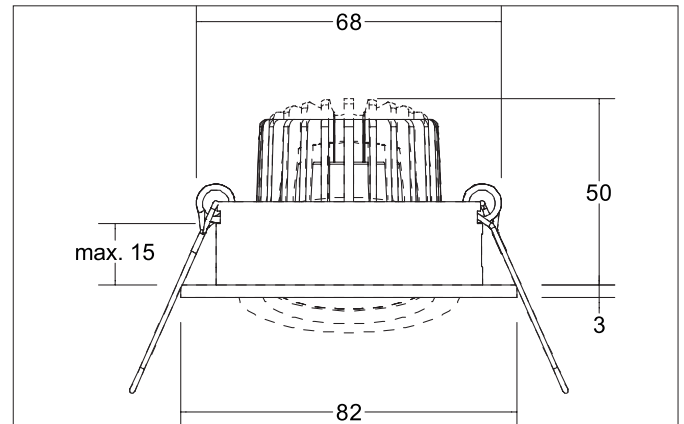

**TIRREL-R LED recessed spot set, DALI dimmable, incl. connection****box**

Article no. 41443083

Light.  
For Generations.**Tender**

LED recessed spot set, DALI dimmable, incl. connection box, Round. Toolless ceiling installation by installation springs. Ceiling cut-out Ø 68 mm, Installation depth 50 mm, Outer diameter 82 mm, Weight 0,277 kg, Reflector silver with rotationssymmetrical, deep, wide distributed light intensity. optimal light distribution due to a glass transparent cover. Luminous flux 680 lm, Power 1 x 6 W, Light colour warm white, Correlated color temperature (CCT) 3.000 K, Colour rendering index CRI > 80, Housing material: Aluminium / Glass / Plastic, Colour: Black, Permissible ambient temperature (ta): -20 °C - +25 °C, Protection class (EN 61140): II, Degree of protection (DIN EN 60529): IP20, .With electronic driver, DALI-2 dimmable.

**Product Benefits**

- LED recessed spotlight in round design made of solid aluminum with LED module 6 W (3.000 K) and dimmable DALI converter WITHOUT glow-in-the-dark effect.
- Ceiling cut-out 68 mm, diameter 82 mm, installation depth 50 mm, IP20.
- Swivel range 25°.
- Large color variation. Without visible snap ring.
- Classic, formally restrained design.
- In the same optics also in GX5.3 or GU10 version and as a dimmable Set phase section or DALI and as a loudspeaker version.
- In addition, in the same surface structure and in the same color also available in square version.

**TIRREL-R LED recessed spot set, DALI dimmable, incl. connection****box**

Article no. 41443083

Light.  
For Generations.

Article data	
Article no.	41443083
GTIN	4251433949138
Series name	TIRREL-R
Short description	LED recessed spot set, DALI dimmable, incl. connection box
Material	Aluminium / Glass / Plastic
Colour	Black
Type of surface	Matt
Shape	Round
Outer diameter	82 mm
Built-in diameter	68 mm
Installation depth	50 mm
Hight	3 mm
Scope of delivery	Incl. 5-pole connection box
Weight	0.277 kg
stamp	UKCA