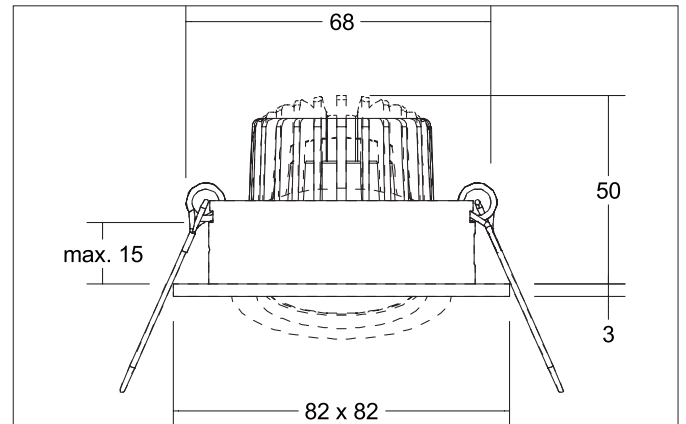

TIRREL-S LED recessed spot set, DALI dimmable, incl. connection**box**

Article no. 41444083

Light.
For Generations.**Tender**

LED recessed spot set, DALI dimmable, incl. connection box, Square. Toolless ceiling installation by installation springs. Ceiling cut-out Ø 68 mm, Installation depth 50 mm, Length 82 mm, Width 82 mm, Weight 0,285 kg, Reflector silver with rotationssymmetrical, deep, wide distributed light intensity. optimal light distribution due to a glass transparent cover. Luminous flux 680 lm, Power 1 x 6 W, Light colour warm white, Correlated color temperature (CCT) 3.000 K, Colour rendering index CRI > 80, Housing material: Aluminium / Glass, Colour: White, Permissible ambient temperature (ta): -20 °C - +25 °C, Protection class (EN 61140): II, Degree of protection (DIN EN 60529): IP20, .With electronic driver, DALI-2 dimmable.

Product Benefits

- LED recessed spot in square design made of solid aluminum with LED module 6 W (3,000 K) and dimmable DALI converter WITHOUT glow-in-the-dark effect.
- Ceiling cut-out 68 mm, diameter 82 mm, installation depth 50 mm, IP20.
- Pivoting range 25°.
- Large color variation. Without visible snap ring.
- Classic, formally restrained design.
- In the same optics also in GX5.3 or GU10 version and as a dimmable trailing-edge phase or DALI and as a loudspeaker version.
- In addition, in the same surface structure and in the same color also available in round design.

TIRREL-S LED recessed spot set, DALI dimmable, incl. connection**box**

Article no. 41444083

Light.
For Generations.

Article data	
Article no.	41444083
GTIN	4251433951117
Series name	TIRREL-S
Short description	LED recessed spot set, DALI dimmable, incl. connection box
Material	Aluminium / Glass
Colour	White
Type of surface	Matt
Shape	Square
Built-in diameter	68 mm
Installation depth	50 mm
Length	82 mm
Width	82 mm
Hight	3 mm
Scope of delivery	Incl. 5-pole connection box
Weight	0.285 kg
stamp	UKCA