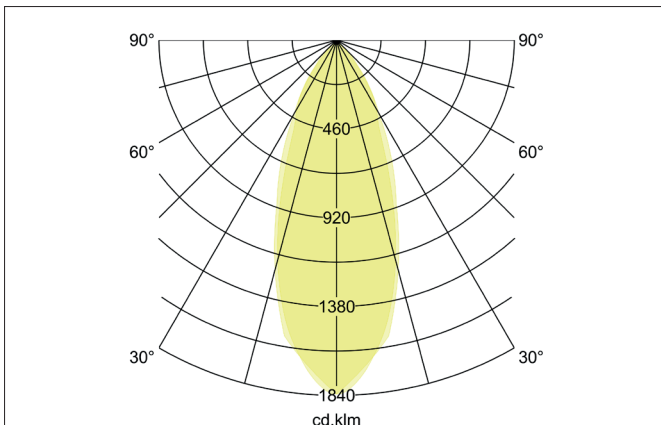

TIRREL-S LED recessed spot set, DALI dimmable, incl. connection**box**

Article no. 41444083

Light.
For Generations.**Tender**

LED recessed spot set, DALI dimmable, incl. connection box, Square. Toolless ceiling installation by installation springs. Ceiling cut-out Ø 68 mm, Installation depth 50 mm, Length 82 mm, Width 82 mm, Weight 0,285 kg, Reflector silver with rotationssymmetrical, deep, wide distributed light intensity. optimal light distribution due to a glass transparent cover. Luminous flux 680 lm, Power 1 x 6 W, Light colour warm white, Correlated color temperature (CCT) 3.000 K, Colour rendering index CRI > 80, Housing material: Aluminium / Glass, Colour: White, Permissible ambient temperature (ta): -20 °C - +25 °C, Protection class (EN 61140): II, Degree of protection (DIN EN 60529): IP20, .With electronic driver, DALI-2 dimmable.

Product Benefits

- LED recessed spot in square design made of solid aluminum with LED module 6 W (3,000 K) and dimmable DALI converter WITHOUT glow-in-the-dark effect.
- Ceiling cut-out 68 mm, diameter 82 mm, installation depth 50 mm, IP20.
- Pivoting range 25°.
- Large color variation. Without visible snap ring.
- Classic, formally restrained design.
- In the same optics also in GX5.3 or GU10 version and as a dimmable trailing-edge phase or DALI and as a loudspeaker version.
- In addition, in the same surface structure and in the same color also available in round design.

Lighting technology	
Colour temperature	3.000 K
Light colour	White
Light output	Direct
Luminous flux	680 lm
System efficiency	113 lm/W
Colour rendering	CRI > 80
Reflector	High-gloss
Reflector colour	silver
Beam angle	38°
Light sharing	Symmetric
Adjustable color temperature	No