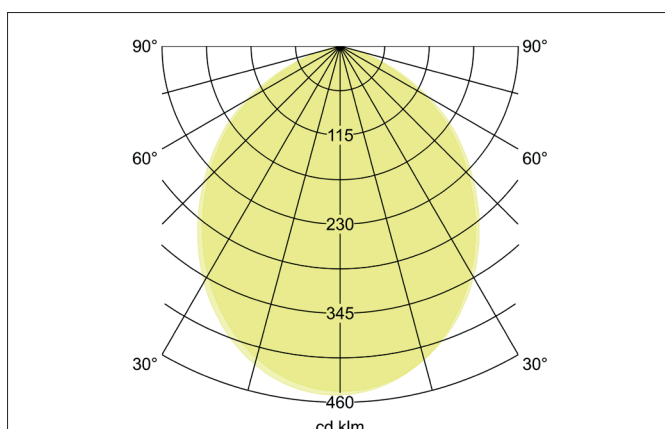

X-FLAT-R LED recessed / surface-mounted downlight

Article no. 12164153

Tender

Round LED recessed / surface-mounted downlight, incl. optional surface-mounted housing, ceiling cut-out \varnothing 56 mm, installation depth 3.5 mm, outer diameter 75 mm, weight 0.061 kg, with rotationally symmetrical narrow-wide beam light distribution. Cover plastic opal, rated luminous flux 185 lm, rated wattage 1 x 2.6 W, light color warm white, most similar color temperature (CCT) 3,000 K, general color rendering index CRI 81, service life L70/B50 at 25 °C: 30,000 h, housing material: aluminum / steel / plastic, color: nickel, permissible ambient temperature (ta): -20 °C - +25 °C, protection class (EN 61140): III, degree of protection (DIN EN 60529): IP20. For connection to an external control gear, which is not included with the luminaire. Dimmable depending on the control gear.

X-FLAT-R LED recessed / surface-mounted downlight

Article no. 12164153

Article data	
Article no.	12164153
GTIN	4251433927198
Series name	X-FLAT-R
Short description	LED recessed / surface-mounted downlight
Material	Aluminium / Steel / Plastic
Colour	Nickel
Type of surface	Matt
Shape	Round
Outer diameter	75 mm
Built-in diameter min.	56 mm
Built-in diameter	56 mm
Installation depth	3.5 mm
Hight	5.9 mm
Scope of delivery	Including 2,000 mm connecting cable
Weight	0.061 kg
stamp	MM
Conformance	CE, UKCA

Lighting technology	
Colour temperature	3.000 K
Light output	Direct
Luminous flux	185 lm
System efficiency	71 lm/W
Colour rendering	CRI 81
Reflector	Without
Beam angle	120°
Light sharing	Symmetric
Adjustable color temperature	No