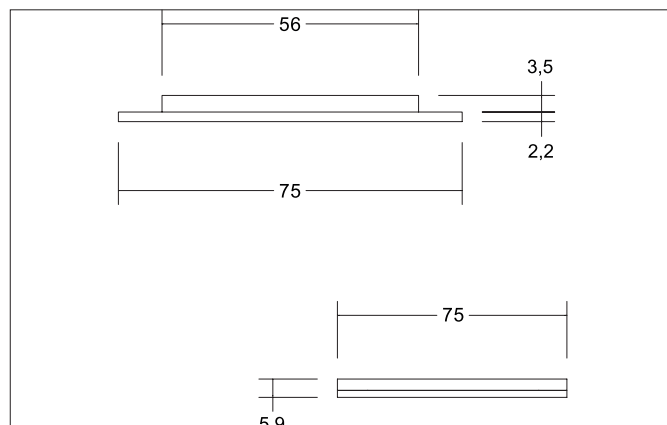

X-FLAT-R LED recessed / surface-mounted downlight

Article no. 12164153

Tender

Round LED recessed / surface-mounted downlight, incl. optional surface-mounted housing, ceiling cut-out \varnothing 56 mm, installation depth 3.5 mm, outer diameter 75 mm, weight 0.061 kg, with rotationally symmetrical narrow-wide beam light distribution. Cover plastic opal, rated luminous flux 185 lm, rated wattage 1 x 2.6 W, light color warm white, most similar color temperature (CCT) 3,000 K, general color rendering index CRI 81, service life L70/B50 at 25 °C: 30,000 h, housing material: aluminum / steel / plastic, color: nickel, permissible ambient temperature (ta): -20 °C - +25 °C, protection class (EN 61140): III, degree of protection (DIN EN 60529): IP20. For connection to an external control gear, which is not included with the luminaire. Dimmable depending on the control gear.

X-FLAT-R LED recessed / surface-mounted downlight

Article no. 12164153

Article data	
Article no.	12164153
GTIN	4251433927198
Series name	X-FLAT-R
Short description	LED recessed / surface-mounted downlight
Material	Aluminium / Steel / Plastic
Colour	Nickel
Type of surface	Matt
Shape	Round
Outer diameter	75 mm
Built-in diameter min.	56 mm
Built-in diameter	56 mm
Installation depth	3.5 mm
Hight	5.9 mm
Scope of delivery	Including 2,000 mm connecting cable
Weight	0.061 kg
stamp	MM
Conformance	CE, UKCA

X-FLAT-R LED recessed / surface-mounted downlight

Article no. 12164153

Packing data	
Gross weight	0.078 kg
Length of packaging	70 mm
Packaging width	47 mm
Packaging height	81 mm
Disposal at end of life	<p>This product must not be disposed of with household waste. You are obliged, to dispose of such electrical waste separately.</p> <p>By disposing of electrical waste and other old or defective electronics separately, you support recycling or other forms of re-use. In that way you help to take care and to avoid that harmful substances get into the environment.</p>