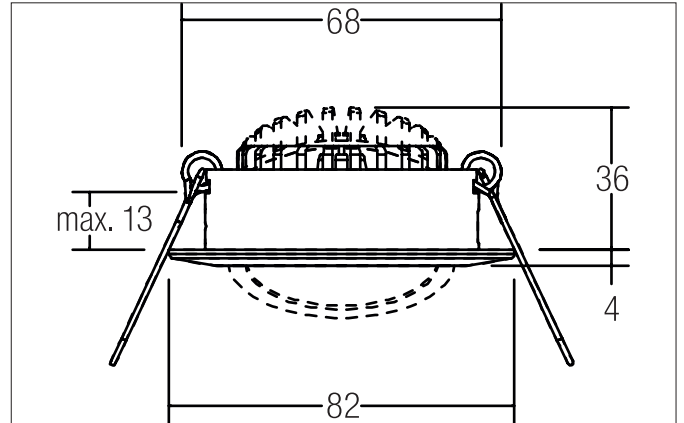

BB03 LED recessed spot set, on/off switchable

Article no. 38363183

Light.
For Generations.

Tender
LED recessed spot set, on/off switchable, Round. Toolless ceiling installation by installation springs. Ceiling cut-out Ø 68 mm, Installation depth 36 mm, Outer diameter 82 mm, Weight 0,132 kg. Reflector silver with rotationssymmetrical, deep, wide distributed light intensity. optimal light distribution due to a polycarbonat clear cover. Luminous flux 630 lm, Power 1 x 6 W, Light colour warm white, Correlated color temperature (CCT) 3.000 K, Colour rendering index CRI > 80, Rated life time L80/B20 at 25 °C: 50.000 h, Housing material: Aluminium / Plastic, Colour: Black structure, Permissible ambient temperature (ta): -20 °C - +25 °C, Protection class (EN 61140): II, Degree of protection (DIN EN 60529): IP20, .With electronic driver, on/off switchable.

Article data	
Article no.	38363183
GTIN	4251433953968
Series name	BB03
Short description	LED recessed spot set, on/off switchable
Material	Aluminium / Plastic
Colour	Black
Type of surface	Structure
Shape	Round
Outer diameter	82 mm
Built-in diameter	68 mm
Installation depth	36 mm
Height	4 mm
Weight	0.132 kg
Conformance	CE, UKCA

BB03 LED recessed spot set, on/off switchable

Article no. 38363183

Light.
For Generations.

Packing data	
Gross weight	0.17 kg
Length of packaging	95 mm
Packaging width	75 mm
Packaging height	95 mm
Disposal at end of life	<p>This product must not be disposed of with household waste. You are obliged, to dispose of such electrical waste separately.</p> <p>By disposing of electrical waste and other old or defective electronics separately, you support recycling or other forms of re-use. In that way you help to take care and to avoid that harmful substances get into the environment.</p>