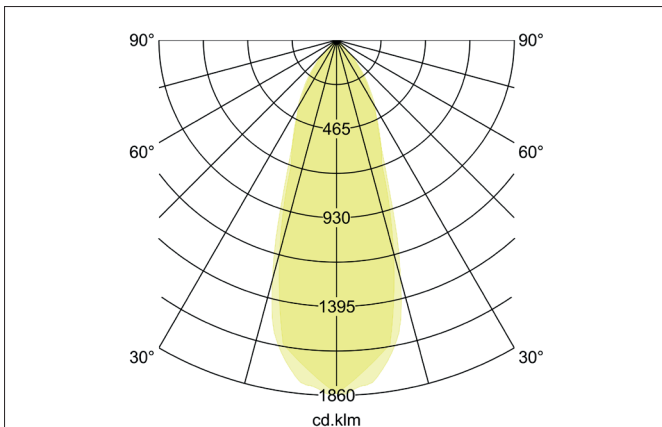

BB03 LED recessed spot set, on/off switchable

Article no. 38363183

Light.
For Generations.

Tender
LED recessed spot set, on/off switchable, Round. Toolless ceiling installation by installation springs. Ceiling cut-out Ø 68 mm, Installation depth 36 mm, Outer diameter 82 mm, Weight 0,132 kg. Reflector silver with rotationssymmetrical, deep, wide distributed light intensity. optimal light distribution due to a polycarbonat clear cover. Luminous flux 630 lm, Power 1 x 6 W, Light colour warm white, Correlated color temperature (CCT) 3.000 K, Colour rendering index CRI > 80, Rated life time L80/B20 at 25 °C: 50.000 h, Housing material: Aluminium / Plastic, Colour: Black structure, Permissible ambient temperature (ta): -20 °C - +25 °C, Protection class (EN 61140): II, Degree of protection (DIN EN 60529): IP20, .With electronic driver, on/off switchable.

Article data	
Article no.	38363183
GTIN	4251433953968
Series name	BB03
Short description	LED recessed spot set, on/off switchable
Material	Aluminium / Plastic
Colour	Black
Type of surface	Structure
Shape	Round
Outer diameter	82 mm
Built-in diameter	68 mm
Installation depth	36 mm
Height	4 mm
Weight	0.132 kg
Conformance	CE, UKCA

Operating technology of the luminaire	
Lamp holder	Plug&Play
Power	6 W
Voltage type	DC
Current	350 mA
Lamp	LED
Protection class	III
Degree of protection	IP20

Operating technology of driver	
Article No. of used driver	17662010
Length	68 mm
Width	35 mm
Hight	21 mm
AC nominal voltage min	90 V
AC nominal voltage max	264 V
Frequency max	60 Hz
Dimmable	No
Control	on/off
Starting current	10 A (max.10ms)
Power min	1 W
Power	7.2 W
Output current	350 mA
Degree of protection	IP20
Protection class	II
Flicker-free	Yes