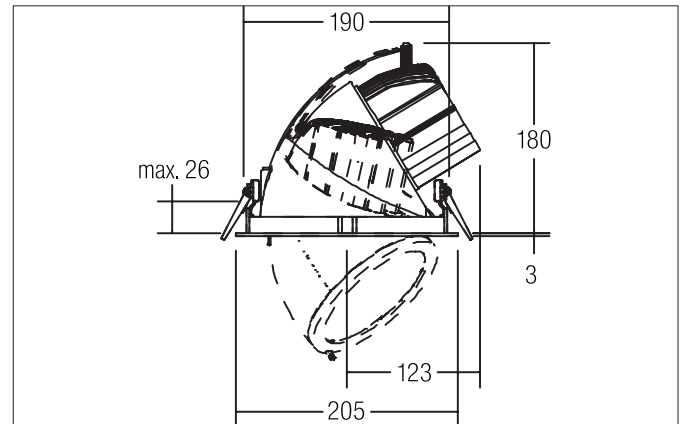

CORE LED recessed spotlight

Article no. 88677185

Light.
For Generations.

Tender

LED recessed spotlight CORE, Round. Ceiling cut-out Ø 190 mm, Installation depth 180 mm, Outer diameter 205 mm, Weight 1,696 kg, with rotationssymmetrical, deep, wide distributed light intensity. optimal light distribution due to a glass transparent cover. Luminous flux 4.661 lm, Power 1 x 48,9 W, System Efficiency 95 lm/W, Light colour neutral white, Correlated color temperature (CCT) 3.500 K, Colour rendering index CRI > 80, Housing material: Aluminium / Glass, Colour: Black, Permissible ambient temperature (ta): -20 °C - +25 °C, Protection class (EN 61140): II, Degree of protection (DIN EN 60529): IP20. With electronic driver, on/off switchable.

Article data	
Article no.	88677185
GTIN	4251433900221
Series name	CORE
Short description	LED recessed spotlight
Material	Aluminium / Glass
Colour	Black
Type of surface	Matt
Shape	Round
Outer diameter	205 mm
Built-in diameter	190 mm
Installation depth	180 mm
Weight	1.696 kg

CORE LED recessed spotlight

Article no. 88677185

Light.
For Generations.

Lighting technology	
Colour temperature	3.500 K
Light colour	White
Light output	Direct
Luminous flux	4,661 lm
System efficiency	95 lm/W
Colour rendering	CRI > 80
Reflector	High-gloss
Beam angle	38°
Light sharing	Symmetric

Packing data	
Gross weight	1.993 kg
Length of packaging	240 mm
Packaging width	195 mm
Packaging height	240 mm
Disposal at end of life	This product must not be disposed of with household waste. You are obliged, to dispose of such electrical waste separately. By disposing of electrical waste and other old or defective electronics separately, you support recycling or other forms of re-use. In that way you help to take care and to avoid that harmful substances get into the environment.