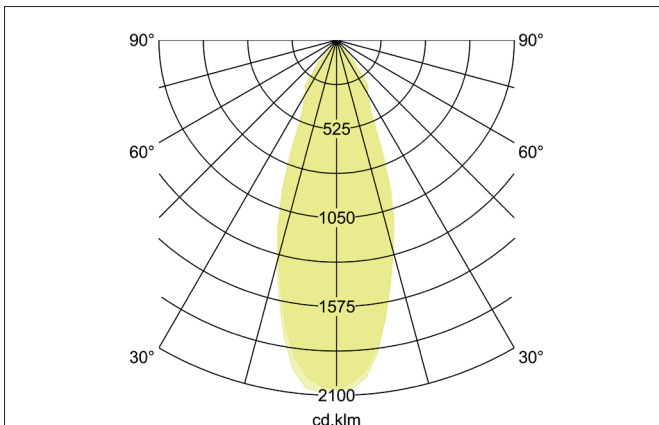

CORE LED recessed spotlight

Article no. 88677185

Light.
For Generations.

Tender

LED recessed spotlight CORE, Round. Ceiling cut-out Ø 190 mm, Installation depth 180 mm, Outer diameter 205 mm, Weight 1,696 kg, with rotationssymmetrical, deep, wide distributed light intensity. optimal light distribution due to a glass transparent cover. Luminous flux 4.661 lm, Power 1 x 48,9 W, System Efficiency 95 lm/W, Light colour neutral white, Correlated color temperature (CCT) 3.500 K, Colour rendering index CRI > 80, Housing material: Aluminium / Glass, Colour: Black, Permissible ambient temperature (ta): -20 °C - +25 °C, Protection class (EN 61140): II, Degree of protection (DIN EN 60529): IP20. With electronic driver, on/off switchable.

Article data	
Article no.	88677185
GTIN	4251433900221
Series name	CORE
Short description	LED recessed spotlight
Material	Aluminium / Glass
Colour	Black
Type of surface	Matt
Shape	Round
Outer diameter	205 mm
Built-in diameter	190 mm
Installation depth	180 mm
Weight	1.696 kg

CORE LED recessed spotlight

Article no. 88677185

Light.
For Generations.

Lighting technology	
Colour temperature	3.500 K
Light colour	White
Light output	Direct
Luminous flux	4,661 lm
System efficiency	95 lm/W
Colour rendering	CRI > 80
Reflector	High-gloss
Beam angle	38°
Light sharing	Symmetric