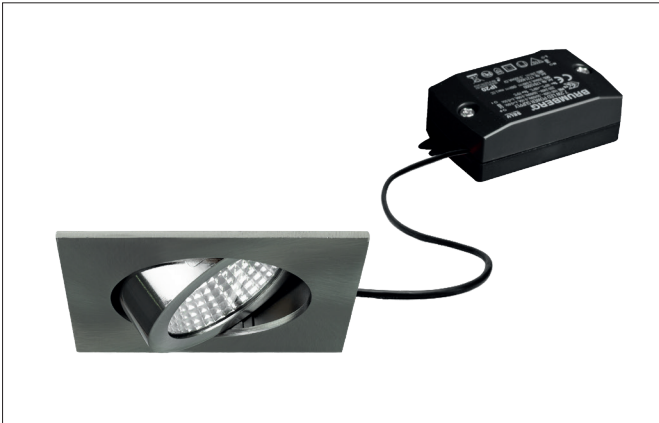

BB05 LED recessed spot set, on/off switchable

Article no. 38365153

Tender

LED recessed spot set, on/off switchable, Square. Toolless ceiling installation by installation springs. Ceiling cut-out Ø 68 mm, Installation depth 38 mm, Length 82 mm, Width 82 mm, Weight 0,143 kg, Reflector silver with rotationssymmetrical, deep, wide distributed light intensity. Cover polycarbonat clear. Luminous flux 630 lm, Power 1 x 6 W, Light colour warm white, Correlated color temperature (CCT) 3.000 K, Colour rendering index CRI > 80, Rated life time L80/B20 at 25 °C: 50.000 h, Housing material: Aluminium / Polycarbonate, Colour: Nickel, Permissible ambient temperature (ta): -20 °C - +25 °C, Protection class (EN 61140): II, Degree of protection (DIN EN 60529): IP20. With electronic driver, on/off switchable.

Article data	
Article no.	38365153
GTIN	4251433916802
Series name	BB05
Short description	LED recessed spot set, on/off switchable
Material	Aluminium / Polycarbonate
Colour	Nickel
Type of surface	Matt
Shape	Square
Built-in diameter	68 mm
Installation depth	38 mm
Length	82 mm
Width	82 mm
Hight	2 mm
Weight	0.143 kg
Conformance	CE, UKCA

BB05 LED recessed spot set, on/off switchable

Article no. 38365153

Lighting technology	
Colour temperature	3.000 K
Light colour	White
Light output	Direct
Luminous flux	630 lm
System efficiency	105 lm/W
Colour rendering	CRI > 80
Reflector	Faceted
Reflector colour	silver
Beam angle	38°
Light sharing	Symmetric
Adjustable color temperature	No

Operating technology of the luminaire	
Lamp holder	Plug&Play
Power	6 W
Voltage type	DC
Current	350 mA
Lamp	LED
Protection class	III
Degree of protection	IP20

Operating technology of driver	
Article No. of used driver	17662010
Length	68 mm
Width	35 mm
Height	21 mm
AC nominal voltage min	90 V
AC nominal voltage max	264 V
Frequency max	60 Hz
Dimmable	No
Control	on/off
Starting current	10 A, 10 ms
Power min	1 W
Power	7.2 W
Output current	350 mA
Degree of protection	IP20
Protection class	II
Flicker-free	Yes