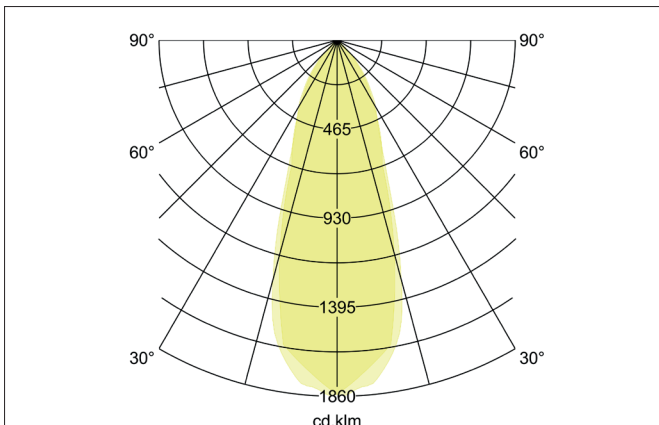

BB05 LED recessed spot set, on/off switchable

Article no. 38365153

Tender

LED recessed spot set, on/off switchable, Square. Toolless ceiling installation by installation springs. Ceiling cut-out Ø 68 mm, Installation depth 38 mm, Length 82 mm, Width 82 mm, Weight 0,143 kg, Reflector silver with rotationssymmetrical, deep, wide distributed light intensity. Cover polycarbonat clear. Luminous flux 630 lm, Power 1 x 6 W, Light colour warm white, Correlated color temperature (CCT) 3.000 K, Colour rendering index CRI > 80, Rated life time L80/B20 at 25 °C: 50.000 h, Housing material: Aluminium / Polycarbonate, Colour: Nickel, Permissible ambient temperature (ta): -20 °C - +25 °C, Protection class (EN 61140): II, Degree of protection (DIN EN 60529): IP20. With electronic driver, on/off switchable.

Article data	
Article no.	38365153
GTIN	4251433916802
Series name	BB05
Short description	LED recessed spot set, on/off switchable
Material	Aluminium / Polycarbonate
Colour	Nickel
Type of surface	Matt
Shape	Square
Built-in diameter	68 mm
Installation depth	38 mm
Length	82 mm
Width	82 mm
Hight	2 mm
Weight	0.143 kg
Conformance	CE, UKCA

BB05 LED recessed spot set, on/off switchable

Article no. 38365153

Lighting technology	
Colour temperature	3.000 K
Light colour	White
Light output	Direct
Luminous flux	630 lm
System efficiency	105 lm/W
Colour rendering	CRI > 80
Reflector	Faceted
Reflector colour	silver
Beam angle	38°
Light sharing	Symmetric
Adjustable color temperature	No

Operating technology of the luminaire	
Lamp holder	Plug&Play
Power	6 W
Voltage type	DC
Current	350 mA
Lamp	LED
Protection class	III
Degree of protection	IP20

Operating technology of driver	
Article No. of used driver	17662010
Length	68 mm
Width	35 mm
Height	21 mm
AC nominal voltage min	90 V
AC nominal voltage max	264 V
Frequency max	60 Hz
Dimmable	No
Control	on/off
Starting current	10 A, 10 ms
Power min	1 W
Power	7.2 W
Output current	350 mA
Degree of protection	IP20
Protection class	II
Flicker-free	Yes