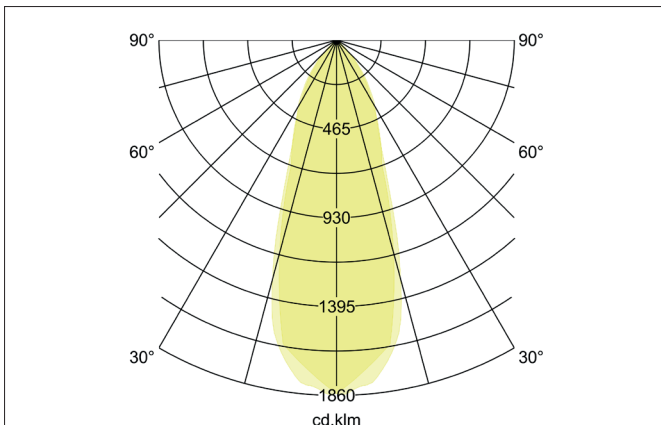

BB05 LED recessed spot set, on/off switchable

Article no. 38365153

Light.
For Generations.**Tender**

LED recessed spot set, on/off switchable, Square. Toolless ceiling installation by installation springs. Ceiling cut-out Ø 68 mm, Installation depth 38 mm, Length 82 mm, Width 82 mm, Weight 0,138 kg. Reflector silver with rotationssymmetrical, deep, wide distributed light intensity. optimal light distribution due to a polycarbonat clear cover. Luminous flux 630 lm, Power 1 x 6 W, Light colour warm white, Correlated color temprature (CCT) 3.000 K, Colour rendering index CRI > 80, Rated life time L80/B20 at 25 °C: 50.000 h, Housing material: Aluminium / Polycarbonate, Colour: Nickel, Permissible ambient temperature (ta): -20 °C - +25 °C, Protection class (EN 61140): II, Degree of protection (DIN EN 60529): IP20, .With electronic driver, on/off switchable.

Article data	
Article no.	38365153
GTIN	4251433916802
Series name	BB05
Short description	LED recessed spot set, on/off switchable
Material	Aluminium / Polycarbonate
Colour	Nickel
Type of surface	Matt
Shape	Square
Built-in diameter	68 mm
Installation depth	38 mm
Length	82 mm
Width	82 mm
Hight	2 mm
Weight	0.138 kg
Conformance	CE, UKCA

Operating technology of the luminaire	
Power	6 W
Voltage type	DC
Current	350 mA
Lamp	LED
Protection class	III
Degree of protection	IP20

Operating technology of driver	
Article No. of used driver	17662010
Length	68 mm
Width	35 mm
Height	21 mm
AC nominal voltage min	90 V
AC nominal voltage max	264 V
Frequency max	60 Hz
Dimmable	No
Control	on/off
Starting current	10 A (max.10ms)
Power min	1 W
Power	7.2 W
Output current	350 mA
Degree of protection	IP20
Protection class	II
Flicker-free	Yes