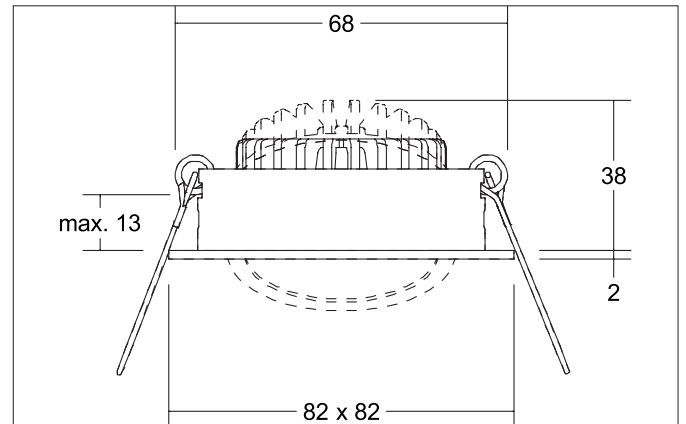

BB05 LED recessed spot set, on/off switchable

Article no. 38365153

Tender

LED recessed spot set, on/off switchable, Square. Toolless ceiling installation by installation springs. Ceiling cut-out Ø 68 mm, Installation depth 38 mm, Length 82 mm, Width 82 mm, Weight 0,143 kg, Reflector silver with rotationssymmetrical, deep, wide distributed light intensity. Cover polycarbonat clear. Luminous flux 630 lm, Power 1 x 6 W, Light colour warm white, Correlated color temperature (CCT) 3.000 K, Colour rendering index CRI > 80, Rated life time L80/B20 at 25 °C: 50.000 h, Housing material: Aluminium / Polycarbonate, Colour: Nickel, Permissible ambient temperature (ta): -20 °C - +25 °C, Protection class (EN 61140): II, Degree of protection (DIN EN 60529): IP20. With electronic driver, on/off switchable.

Article data	
Article no.	38365153
GTIN	4251433916802
Series name	BB05
Short description	LED recessed spot set, on/off switchable
Material	Aluminium / Polycarbonate
Colour	Nickel
Type of surface	Matt
Shape	Square
Built-in diameter	68 mm
Installation depth	38 mm
Length	82 mm
Width	82 mm
Hight	2 mm
Weight	0.143 kg
Conformance	CE, UKCA

BB05 LED recessed spot set, on/off switchable
Article no. 38365153

Packing data	
Gross weight	0.18 kg
Length of packaging	95 mm
Packaging width	75 mm
Packaging height	95 mm
Disposal at end of life	This product must not be disposed of with household waste. You are obliged, to dispose of such electrical waste separately. By disposing of electrical waste and other old or defective electronics separately, you support recycling or other forms of re-use. In that way you help to take care and to avoid that harmful substances get into the environment.