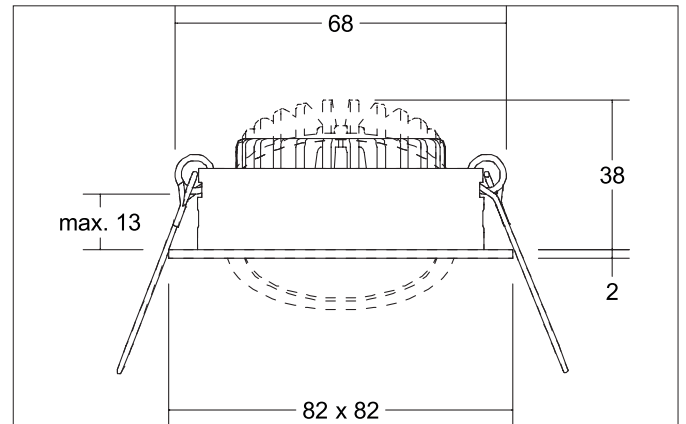

BB05 LED recessed spot set, on/off switchable

Article no. 38365153

Light.
For Generations.**Tender**

LED recessed spot set, on/off switchable, Square. Toolless ceiling installation by installation springs. Ceiling cut-out Ø 68 mm, Installation depth 38 mm, Length 82 mm, Width 82 mm, Weight 0,138 kg. Reflector silver with rotationssymmetrical, deep, wide distributed light intensity. optimal light distribution due to a polycarbonat clear cover. Luminous flux 630 lm, Power 1 x 6 W, Light colour warm white, Correlated color temprature (CCT) 3.000 K, Colour rendering index CRI > 80, Rated life time L80/B20 at 25 °C: 50.000 h, Housing material: Aluminium / Polycarbonate, Colour: Nickel, Permissible ambient temperature (ta): -20 °C - +25 °C, Protection class (EN 61140): II, Degree of protection (DIN EN 60529): IP20, .With electronic driver, on/off switchable.

Article data	
Article no.	38365153
GTIN	4251433916802
Series name	BB05
Short description	LED recessed spot set, on/off switchable
Material	Aluminium / Polycarbonate
Colour	Nickel
Type of surface	Matt
Shape	Square
Built-in diameter	68 mm
Installation depth	38 mm
Length	82 mm
Width	82 mm
Hight	2 mm
Weight	0.138 kg
Conformance	CE, UKCA

BB05 LED recessed spot set, on/off switchable

Article no. 38365153

Light.
For Generations.

Packing data	
Gross weight	0.178 kg
Length of packaging	95 mm
Packaging width	75 mm
Packaging height	95 mm
Disposal at end of life	<p>This product must not be disposed of with household waste. You are obliged, to dispose of such electrical waste separately.</p> <p>By disposing of electrical waste and other old or defective electronics separately, you support recycling or other forms of re-use. In that way you help to take care and to avoid that harmful substances get into the environment.</p>