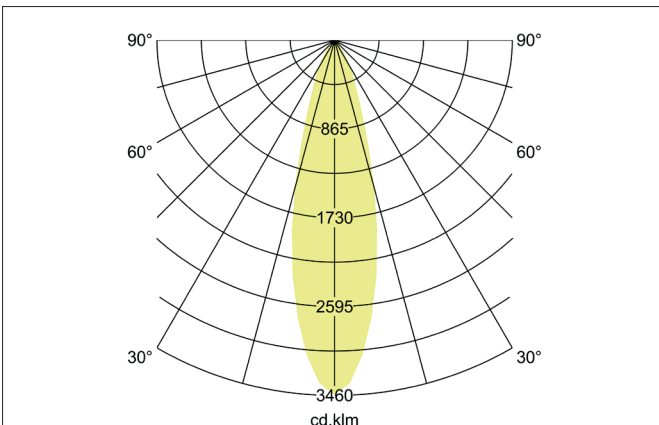

ARTEMIS MINI LED recessed spotlight, on/off switchable
 Article no. 88253175

Light.
 For Generations.

Tender
 LED recessed spotlight, on/off switchable, Round. Ceiling cut-out Ø 138 mm, Installation depth 113 mm, Outer diameter 150 mm, Weight 0,900 kg, with rotationssymmetrical, deep, wide distributed light intensity. optimal light distribution due to a glass transparent cover. Luminous flux 3.592 lm, Power 1 x 27 W, Light colour neutral white, Correlated color temperature (CCT) 3.500 K, Colour rendering index CRI > 90, Housing material: Aluminium, Colour: White structure, Permissible ambient temperature (ta): -20 °C - +25 °C, Protection class (EN 61140): II, Degree of protection (DIN EN 60529): IP20, .With electronic driver, on/off switchable.

Article data	
Article no.	88253175
GTIN	4251433974079
Series name	ARTEMIS MINI
Short description	LED recessed spotlight, on/off switchable
Material	Aluminium
Colour	White
Type of surface	Structure
Shape	Round
Outer diameter	150 mm
Built-in diameter	138 mm
Installation depth	113 mm
Weight	0.900 kg

ARTEMIS MINI LED recessed spotlight, on/off switchable

Article no. 88253175

Light.
For Generations.

Lighting technology	
Colour temperature	3.500 K
Light colour	White
Light output	Direct
Luminous flux	3,592 lm
System efficiency	133 lm/W
Colour rendering	CRI > 90
Reflector	High-gloss
Beam angle	30°
Light sharing	Symmetric