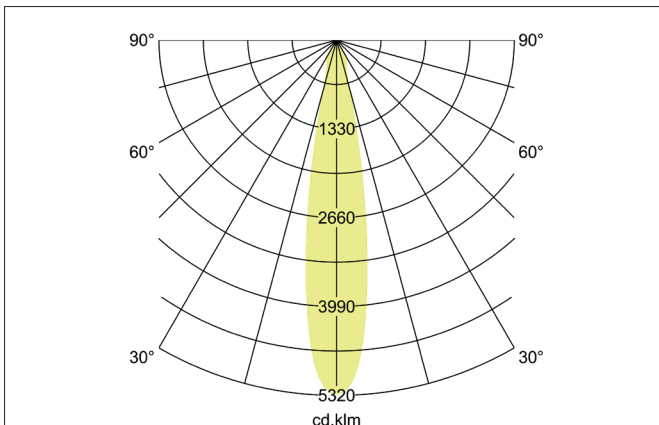

ARTEMIS MAXI LED recessed spotlight, on/off switchable

Article no. 88272175

Light.
For Generations.**Tender**

LED recessed spotlight, on/off switchable, Round. Ceiling cut-out Ø 170 mm, Installation depth 136 mm, Outer diameter 182 mm, Weight 1,300 kg, with rotationssymmetrical, deep, wide distributed light intensity. optimal light distribution due to a glass transparent cover. Luminous flux 5.291 lm, Power 1 x 41,5 W, Light colour neutral white, Correlated color temperature (CCT) 3.500 K, Colour rendering index CRI > 90, Housing material: Aluminium, Colour: White structure, Permissible ambient temperature (ta): -20 °C - +25 °C, Protection class (EN 61140): II, Degree of protection (DIN EN 60529): IP20, .With electronic driver, on/off switchable.

Article data	
Article no.	88272175
GTIN	4251433974062
Series name	ARTEMIS MAXI
Short description	LED recessed spotlight, on/off switchable
Material	Aluminium
Colour	White
Type of surface	Structure
Shape	Round
Outer diameter	182 mm
Built-in diameter	170 mm
Installation depth	136 mm
Weight	1.300 kg