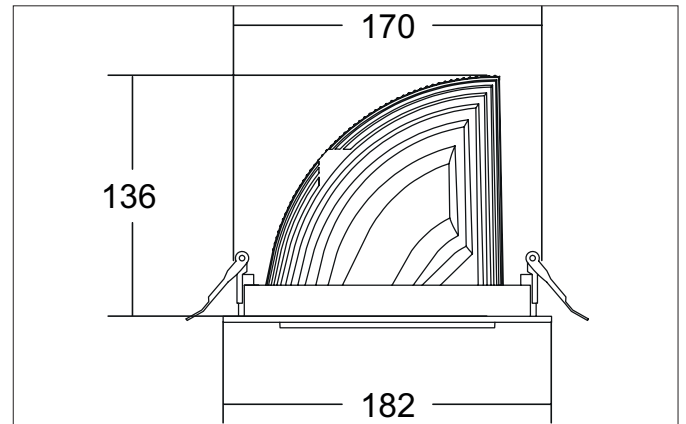

ARTEMIS MAXI LED recessed spotlight, on/off switchable

Article no. 88272175

Light.
For Generations.**Tender**

LED recessed spotlight, on/off switchable, Round. Ceiling cut-out Ø 170 mm, Installation depth 136 mm, Outer diameter 182 mm, Weight 1,300 kg, with rotationssymmetrical, deep, wide distributed light intensity. optimal light distribution due to a glass transparent cover. Luminous flux 5.291 lm, Power 1 x 41,5 W, Light colour neutral white, Correlated color temperature (CCT) 3.500 K, Colour rendering index CRI > 90, Housing material: Aluminium, Colour: White structure, Permissible ambient temperature (ta): -20 °C - +25 °C, Protection class (EN 61140): II, Degree of protection (DIN EN 60529): IP20, .With electronic driver, on/off switchable.

Article data	
Article no.	88272175
GTIN	4251433974062
Series name	ARTEMIS MAXI
Short description	LED recessed spotlight, on/off switchable
Material	Aluminium
Colour	White
Type of surface	Structure
Shape	Round
Outer diameter	182 mm
Built-in diameter	170 mm
Installation depth	136 mm
Weight	1.300 kg

Packing data	
Gross weight	1.37 kg
Length of packaging	182 mm
Packaging width	182 mm
Packaging height	136 mm
Disposal at end of life	This product must not be disposed of with household waste. You are obliged, to dispose of such electrical waste separately. By disposing of electrical waste and other old or defective electronics separately, you support recycling or other forms of re-use. In that way you help to take care and to avoid that harmful substances get into the environment.