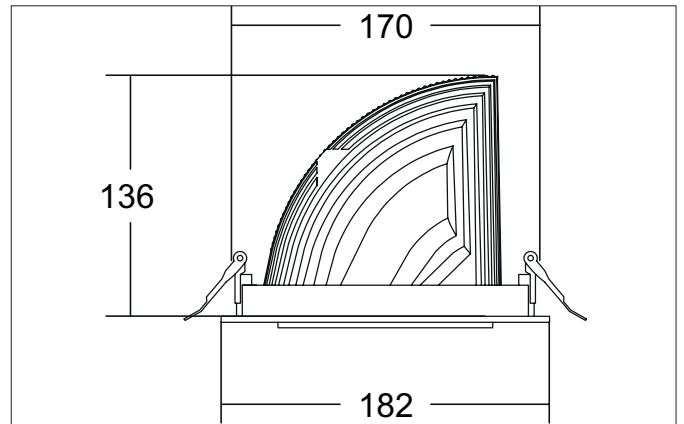

ARTEMIS MAXI LED recessed spotlight, on/off switchable
 Article no. 88276175

Light.
 For Generations.

Tender

LED recessed spotlight, on/off switchable, Round. Ceiling cut-out Ø 170 mm, Installation depth 136 mm, Outer diameter 182 mm, Weight 1,300 kg, with rotationssymmetrical, deep, wide distributed light intensity. optimal light distribution due to a glass transparent cover. Luminous flux 5.420 lm, Power 1 x 41,5 W, Light colour neutral white, Correlated color temprature (CCT) 3.500 K, Colour rendering index CRI > 90, Rated life time L80/B10 at 25 °C: 50.000 h, Housing material: Aluminium, Colour: White structure, Permissible ambient temperature (ta): -20 °C - +25 °C, Protection class (EN 61140): II, Degree of protection (DIN EN 60529): IP20, .With electronic driver, on/off switchable.

Article data	
Article no.	88276175
GTIN	4251433974048
Series name	ARTEMIS MAXI
Short description	LED recessed spotlight, on/off switchable
Material	Aluminium
Colour	White
Type of surface	Structure
Shape	Round
Outer diameter	182 mm
Built-in diameter	170 mm
Installation depth	136 mm
Weight	1.300 kg

Packing data	
Gross weight	1.37 kg
Length of packaging	182 mm
Packaging width	182 mm
Packaging height	136 mm
Disposal at end of life	This product must not be disposed of with household waste. You are obliged, to dispose of such electrical waste separately. By disposing of electrical waste and other old or defective electronics separately, you support recycling or other forms of re-use. In that way you help to take care and to avoid that harmful substances get into the environment.