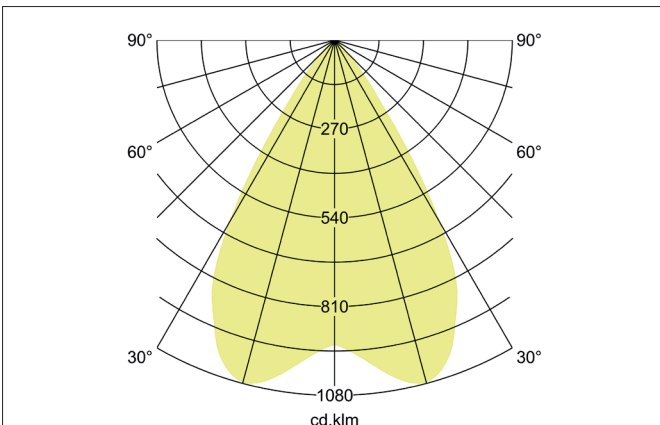

ARTEMIS MAXI LED recessed spotlight, on/off switchable
 Article no. 88276175

Light.
 For Generations.

Tender

LED recessed spotlight, on/off switchable, Round. Ceiling cut-out Ø 170 mm, Installation depth 136 mm, Outer diameter 182 mm, Weight 1,300 kg, with rotationssymmetrical, deep, wide distributed light intensity. optimal light distribution due to a glass transparent cover. Luminous flux 5.420 lm, Power 1 x 41,5 W, Light colour neutral white, Correlated color temprature (CCT) 3.500 K, Colour rendering index CRI > 90, Rated life time L80/B10 at 25 °C: 50.000 h, Housing material: Aluminium, Colour: White structure, Permissible ambient temperature (ta): -20 °C - +25 °C, Protection class (EN 61140): II, Degree of protection (DIN EN 60529): IP20, .With electronic driver, on/off switchable.

Article data	
Article no.	88276175
GTIN	4251433974048
Series name	ARTEMIS MAXI
Short description	LED recessed spotlight, on/off switchable
Material	Aluminium
Colour	White
Type of surface	Structure
Shape	Round
Outer diameter	182 mm
Built-in diameter	170 mm
Installation depth	136 mm
Weight	1.300 kg